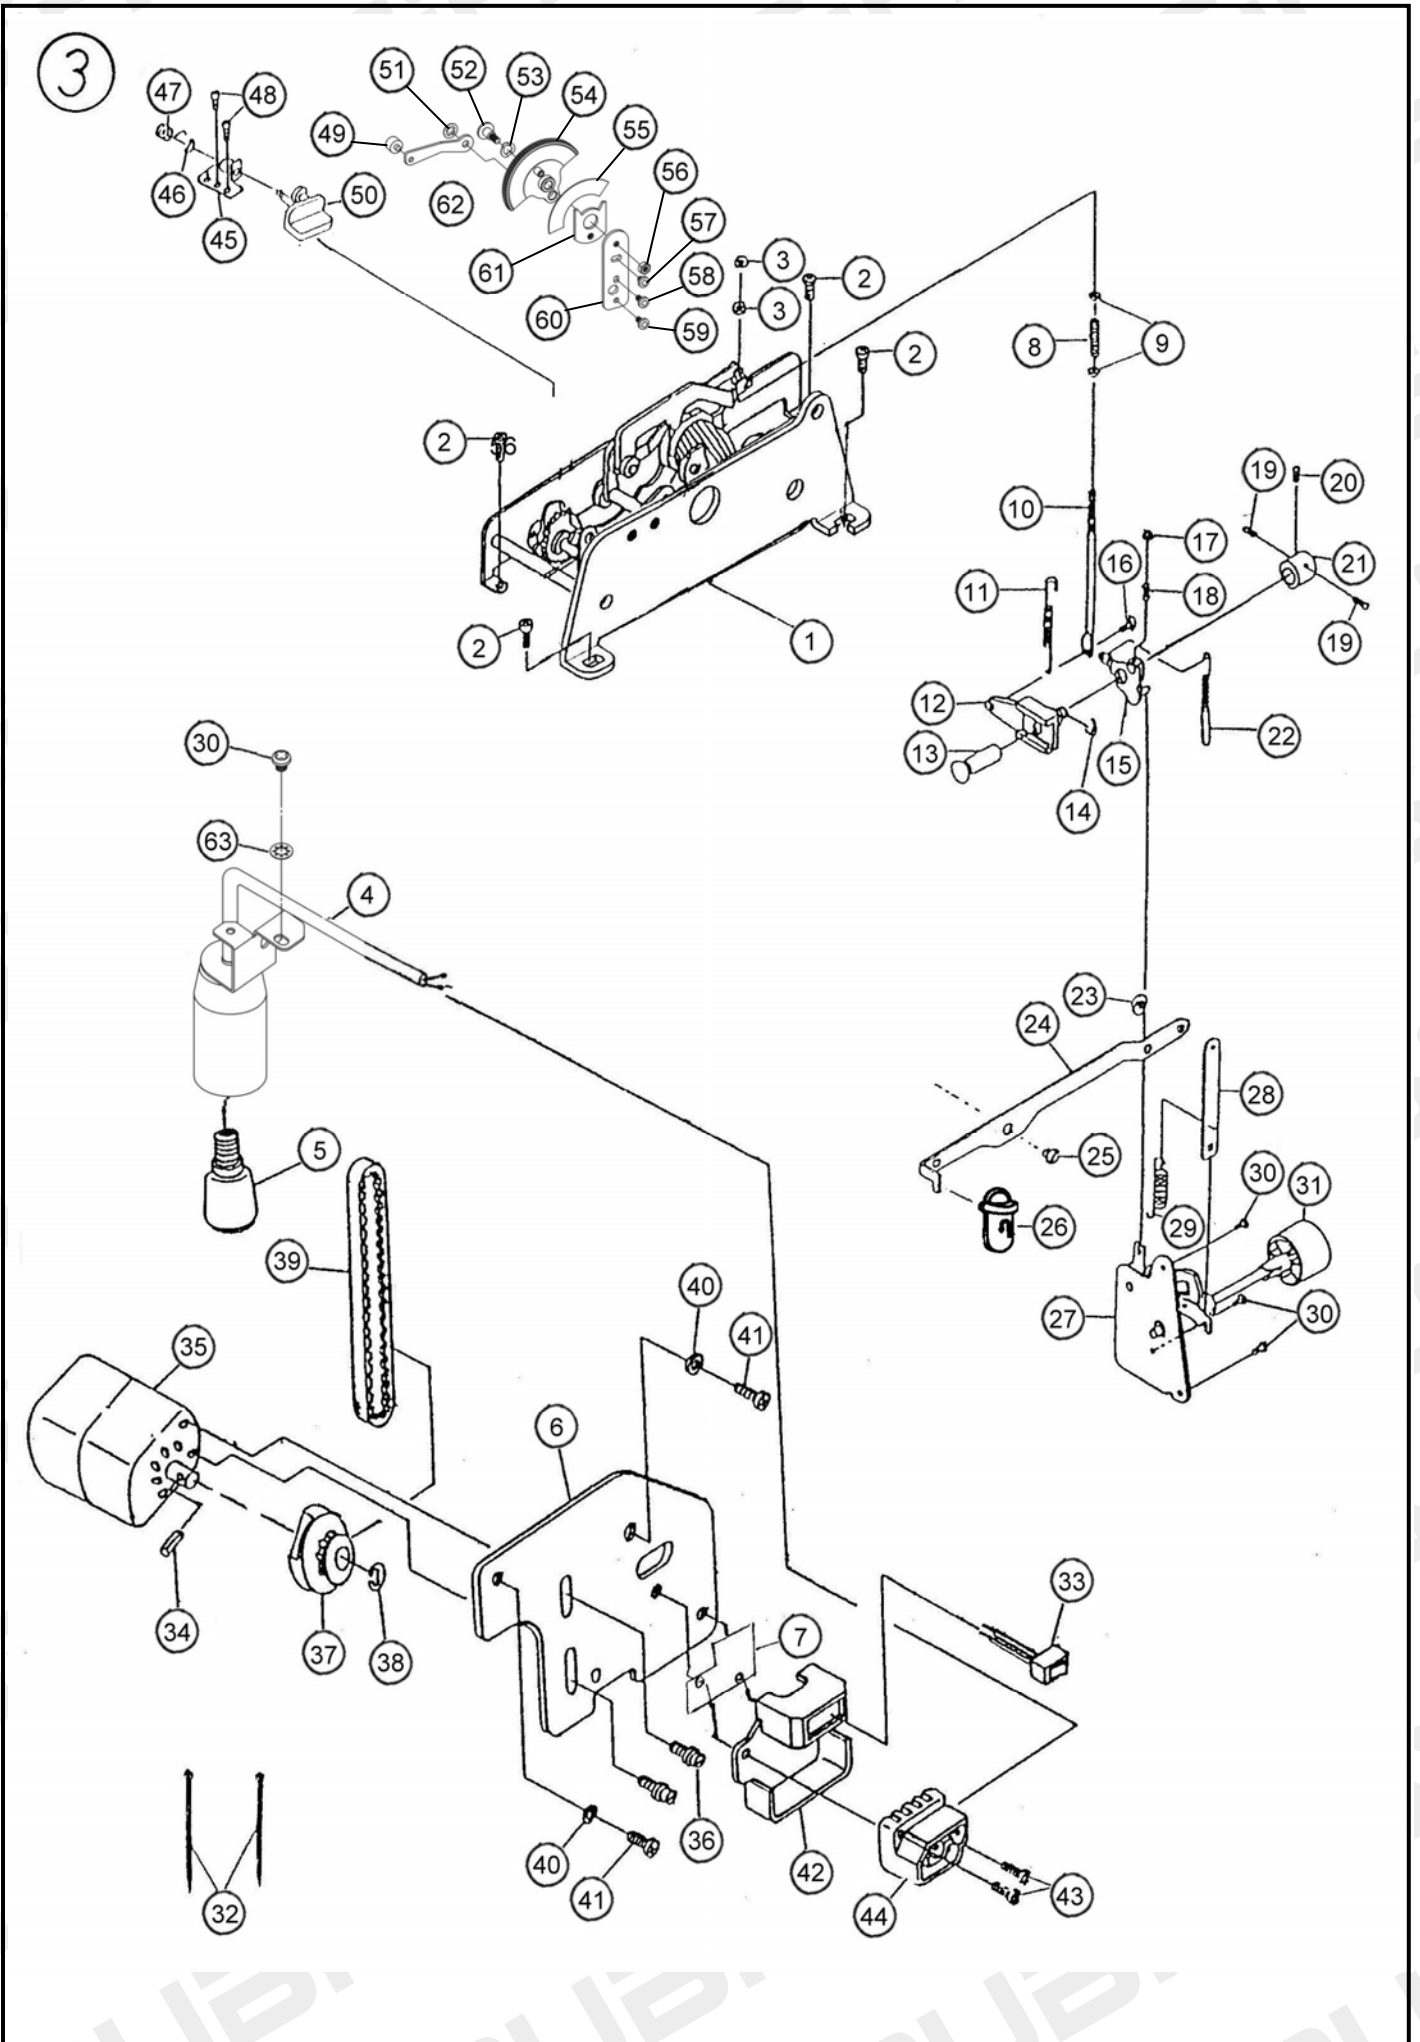

ref no.	part no.	name of parts
01	SP-220605423	PATTERN COMP.
02	SP-301008000	SET SCREW
03	SP-301151009	NUT
04	SP-270826209	LIGHT CORD COMP.
05	SP-650816103	LIGHT BULB
06	SP-260025003	MOTOR BRACKET
07	SP-260050007	INSULATED PLATE
08	SP-370043001	ROD SPRING
09	SP-370044002	WASHER
10	SP-370042000	STRETCH STITCH ROD
11	SP-301155003	SPRING
12	SP-250081006	FEED REGULATOR
13	SP-301152000	FEED REGULATOR SHAFT
14	SP-000000505	SNAP RING 9D
15	SP-270022001	ADJUSTING PLATE
16	SP-301154002	HINGED SCREW
17	SP-301151009	NUT
18	SP-301289007	SET SCREW
19	SP-301046000	SET SCREW
20	SP-301087003	SET SCREW
21	SP-301153104	COLLAR
22	SP-370045003	SPRING
23	SP-270034006	CONNECTING PIN
24	SP-270025004	FEED CONNECTING ROD
25	SP-270014000	HINGED SCREW
26	SP-270308152	REVERSE BUTTON
27	SP-270606108	STITCH LENGTH DIAL COMP
28	SP-270026005	FEED CONNECTING ROD
29	SP-270033005	SPRING
30	SP-301008000	SET SCREW
31	SP-610307319	STITCH DIAL
32	SP-351047006	BAND
33	SP-250831009	SWITCH COMP.
34	SP-000003807	SPRING PIN 2*14
35	SP-230813003	MOTOR COMP.
36	SP-000063023	SET SCREW
37	SP-301555007	MOTOR WHEEL COMP.
38	SP-000000103	SNAP RING 3D
39	SP-301285106	BELT
40	SP-450063008	SPRING WASHER
41	SP-301143008	SET SCREW
42	SP-260026015	SWITCH FIXED PLATE
43	SP-000063001	SCREW
44	SP-000063034	RECEPTACLE
45	SP-250012006	ZIGZAG MECHANISM
46	SP-000000206	SNAP RING 4D
47	SP-380058000	SPRING
48	SP-301008000	SET SCREW
49	SP-301207001	SHAFT
50	SP-380057009	CONNECTING CRANK
51	SP-000012201	SNAP RING 4D
52	SP-000030009	SET SCREW
53	SP-000013109	WAVE WASHER
54	SP-220026000	ZIGZAG DIAL
55	SP-220067036	ZIGZAG DIAL INDICATED PLATE
56	SP-000004015	NUT
57	SP-000016009	SCREW
58	SP-000016010	SCREW
59	SP-000016010	SCREW
60	SP-220027001	ZIGZAG DIAL SUPPORTER
61	SP-220031008	ZIGZAG LIMIT BOARD
62	SP-220032009	ZERO MOVED CRANK
63	SP-301257006	WAVE WASHER