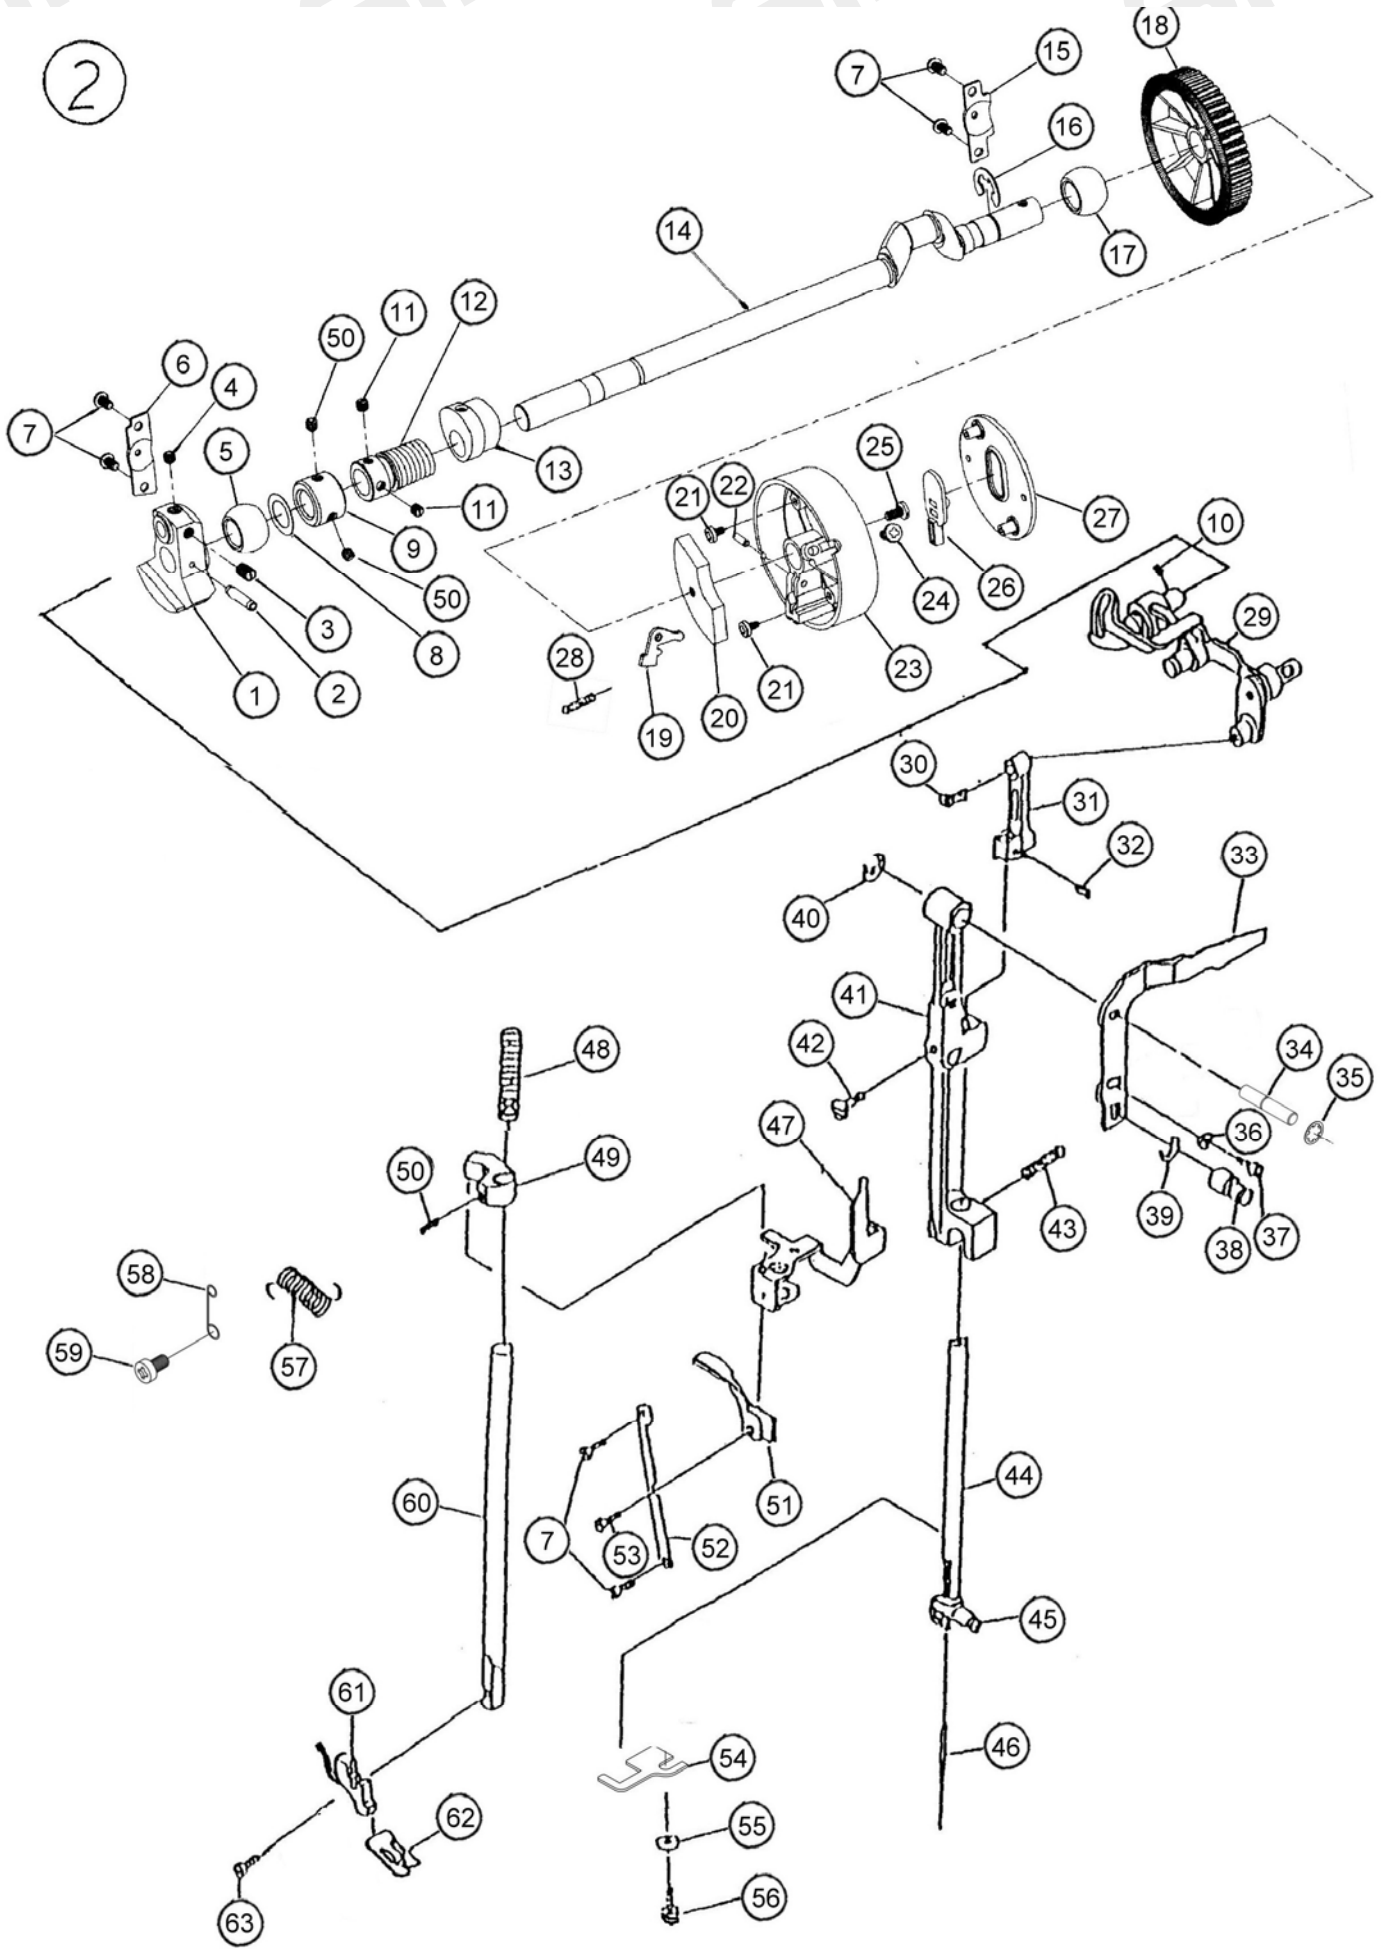

2

ref	no.	part no.	name of parts
01		SP-301083009	THREAD TAKE-UP CRANK
02		SP-000003508	SPRING PIN 4*20
03		SP-301084000	SET SCREW
04		SP-301068008	SET SCREW
05		SP-250002003	FRONT BUSHING
06		SP-250004005	FRONT BUSHING BRACKET
07		SP-301008000	SET SCREW
08		SP-301086002	NYLON WASHER
09		SP-301340306	COLLAR
10		SP-301046000	SET SCREW
11		SP-301093002	UPPER SHAFT SET SCREW
12		SP-370040204	UPPER SHAFT GEAR
13		SP-370504005	SELECT CAM COMP
14		SP-220001009	UPPER SHAFT
15		SP-250005006	REAR BUSHING BRACKET
16		SP-000000907	E RING UPPER SHAFT
17		SP-250002003	FRONT BUSHING
18		SP-220002000	MOTOR BELT
19		SP-220004002	WHEEL TRANSPORT PLATE
20		SP-220008006	BALANCE PLATE
21		SP-000011222	SET SCREW
22		SP-220005003	TRANSPORT PIN
23		SP-220003001	HAND WHEEL
24		SP-000016032	SCREW
25		SP-250087002	SET SCREW
26		SP-220006004	CLUTCH BUTTON
27		SP-220007005	WHEEL COVER
28		SP-610100000	SPRING
29		SP-301544003	TAKE-UP LEVER CAMP
30		SP-301100003	SET SCREW
31		SP-301503000	NEEDLE HOLDER
32		SP-301046000	SET SCREW
33		SP-370011000	ZIGZAG DRIVING PLATE
34		SP-220028002	SUPPORTER
35		SP-000012326	RING
36		SP-301245001	WASHER
37		SP-301016001	SET SCREW
38		SP-301045009	ECCENTRIC PIN
39		SP-000000206	SNAP RING 4D
40		SP-000000309	SNAP RING 5D
41		SP-250089004	NEEDLE BAR SUPPORTER
42		SP-301016001	SET SCREW
43		SP-301047001	SPRING
44		SP-260042006	NEEDLE BAR
45		SP-260502009	NEEDLE CLAMP COMP
46		SP-301244000	NEEDLE
47		SP-230010002	TENSION RELEASE LEVER *A
48		SP-290026007	SPRING
49		SP-301252001	GUIDE BRACKET
50		SP-301087003	SET SCREW
51		SP-370154006	PRESSER BAR LIFTER
52		SP-250007008	PRESSURE BAR LIFTER
53		SP-301070003	HINGED SCREW 4
54		SP-220030007	NEEDLE BAR STOPPING PLATE
55		SP-301245001	WASHER
56		SP-301049003	SET SCREW
57		SP-370147006	SPRING
58		SP-271094007	TENSION SPRING SETTER
59		SP-301037008	SET SCREW
60		SP-301061001	PRESSER BAR
61		SP-301522005	PRESSER FOOT HOLDER
62		SP-353012008	ZIGZAG PRESSER FOOT
63		SP-610012004	SCREW