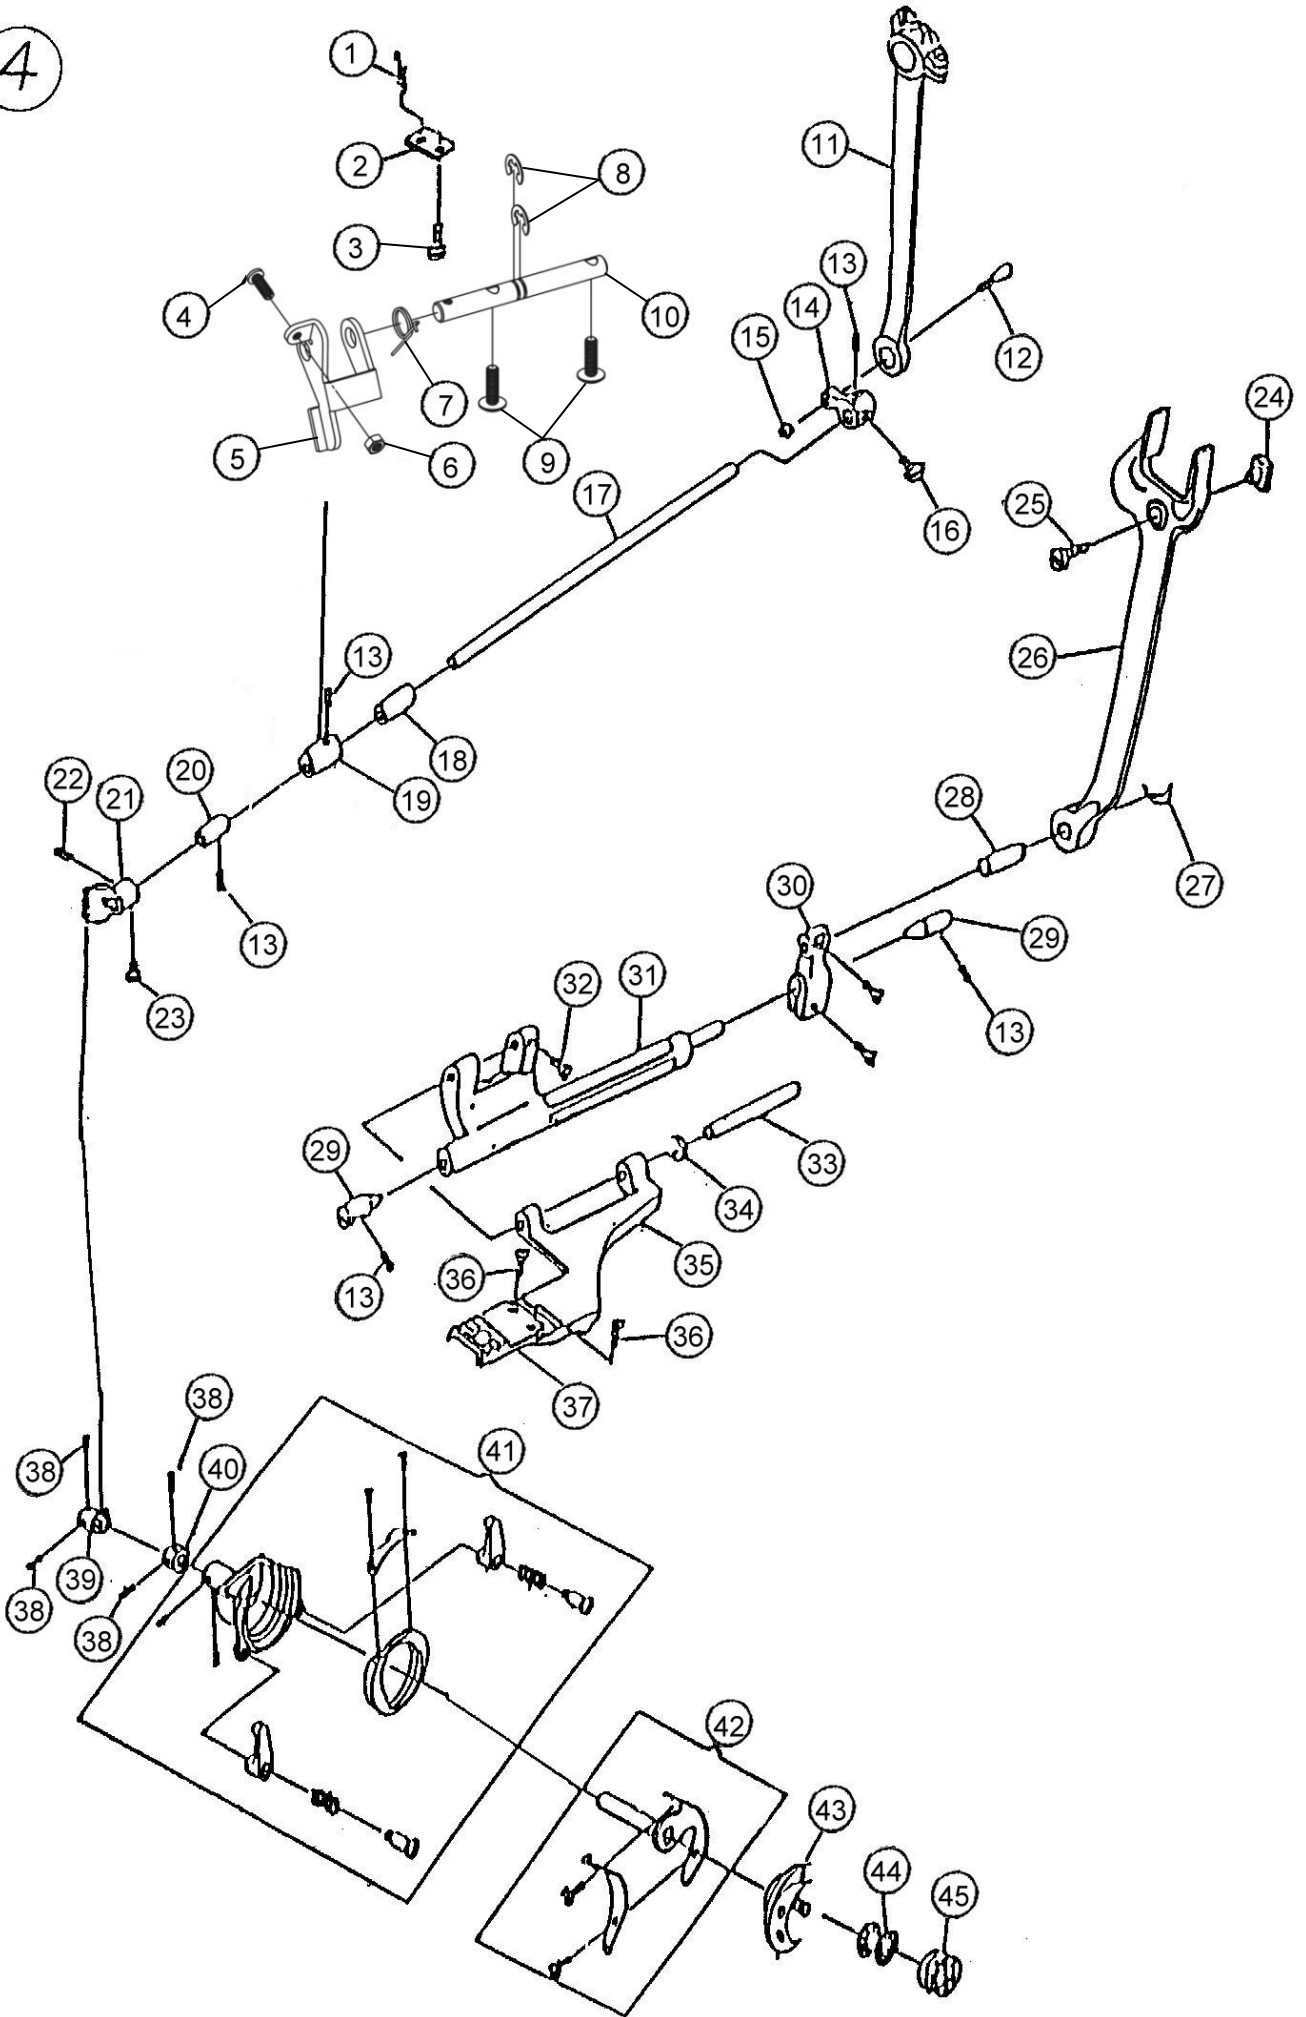

4

ref	no.	part no.	name of parts
01		SP-301181008	FEED DOG BASE SPRING
02		SP-301197007	SPRING HOLDER
03		SP-301185002	SET SCREW
04		SP-220012003	SET SCREW
05		SP-220011002	DROP FEED CRANK
06		SP-3011151009	NUT
07		SP-301195005	SPRING
08		SP-000000309	SNAP RING 5D
09		SP-250010004	SET SCREW
10		SP-220010001	UP/DOWN SHAFT
11		SP-301512002	CRANK ROD COMP
12		SP-301106009	TAPER SCREW
13		SP-301087003	SET SCREW
14		SP-353014000	LOWER SHAFT BRACKET
15		SP-301107000	NUT
16		SP-353015001	SCREW
17		SP-301109002	LOWER SHAFT
18		SP-301110006	LOWER SHAFT FRONT BUSHING
19		SP-301182102	FEED LIFTING CAM
20		SP-301111100	LOWER SHAFT REAR BUSHING
21		SP-301113009	OSCILLATING SHAFT GEAR
22		SP-301115001	SET SCREW
23		SP-301114000	SET SCREW
24		SP-301147002	FORKED ROD SLIDE BLOCK
25		SP-301146001	FORKED ROD SLIDE BLOCK DRAFT
26		SP-301145000	FORKED ROD
27		SP-000000402	SNAP RING 6D
28		SP-301179003	CONNECTING PIN
29		SP-301241007	CENTER PIN B
30		SP-353517007	FEED ROCK CRANK
31		SP-301171005	FEED ROCK SHAFT
32		SP-3011131003	SET SCREW
33		SP-301173007	FEED DOG BASE SHAFT
34		SP-000000206	SNAP RING 4D
35		SP-301172006	FEED DOG BASE
36		SP-301175009	SET SCREW
37		SP-301174008	FEED DOG
38		SP-301046000	SET SCREW
39		SP-301130105	BEVEL GEAR
40		SP-301129101	COLLAR
41		SP-301542207	HOOK RACE BODY COMP.
42		SP-301541000	HOOK RACE SHAFT COMP.
43		SP-301132406	HOOKPANEL
44		SP-610081004	BOBBIN
45		SP-301515304	BOBBIN CASE