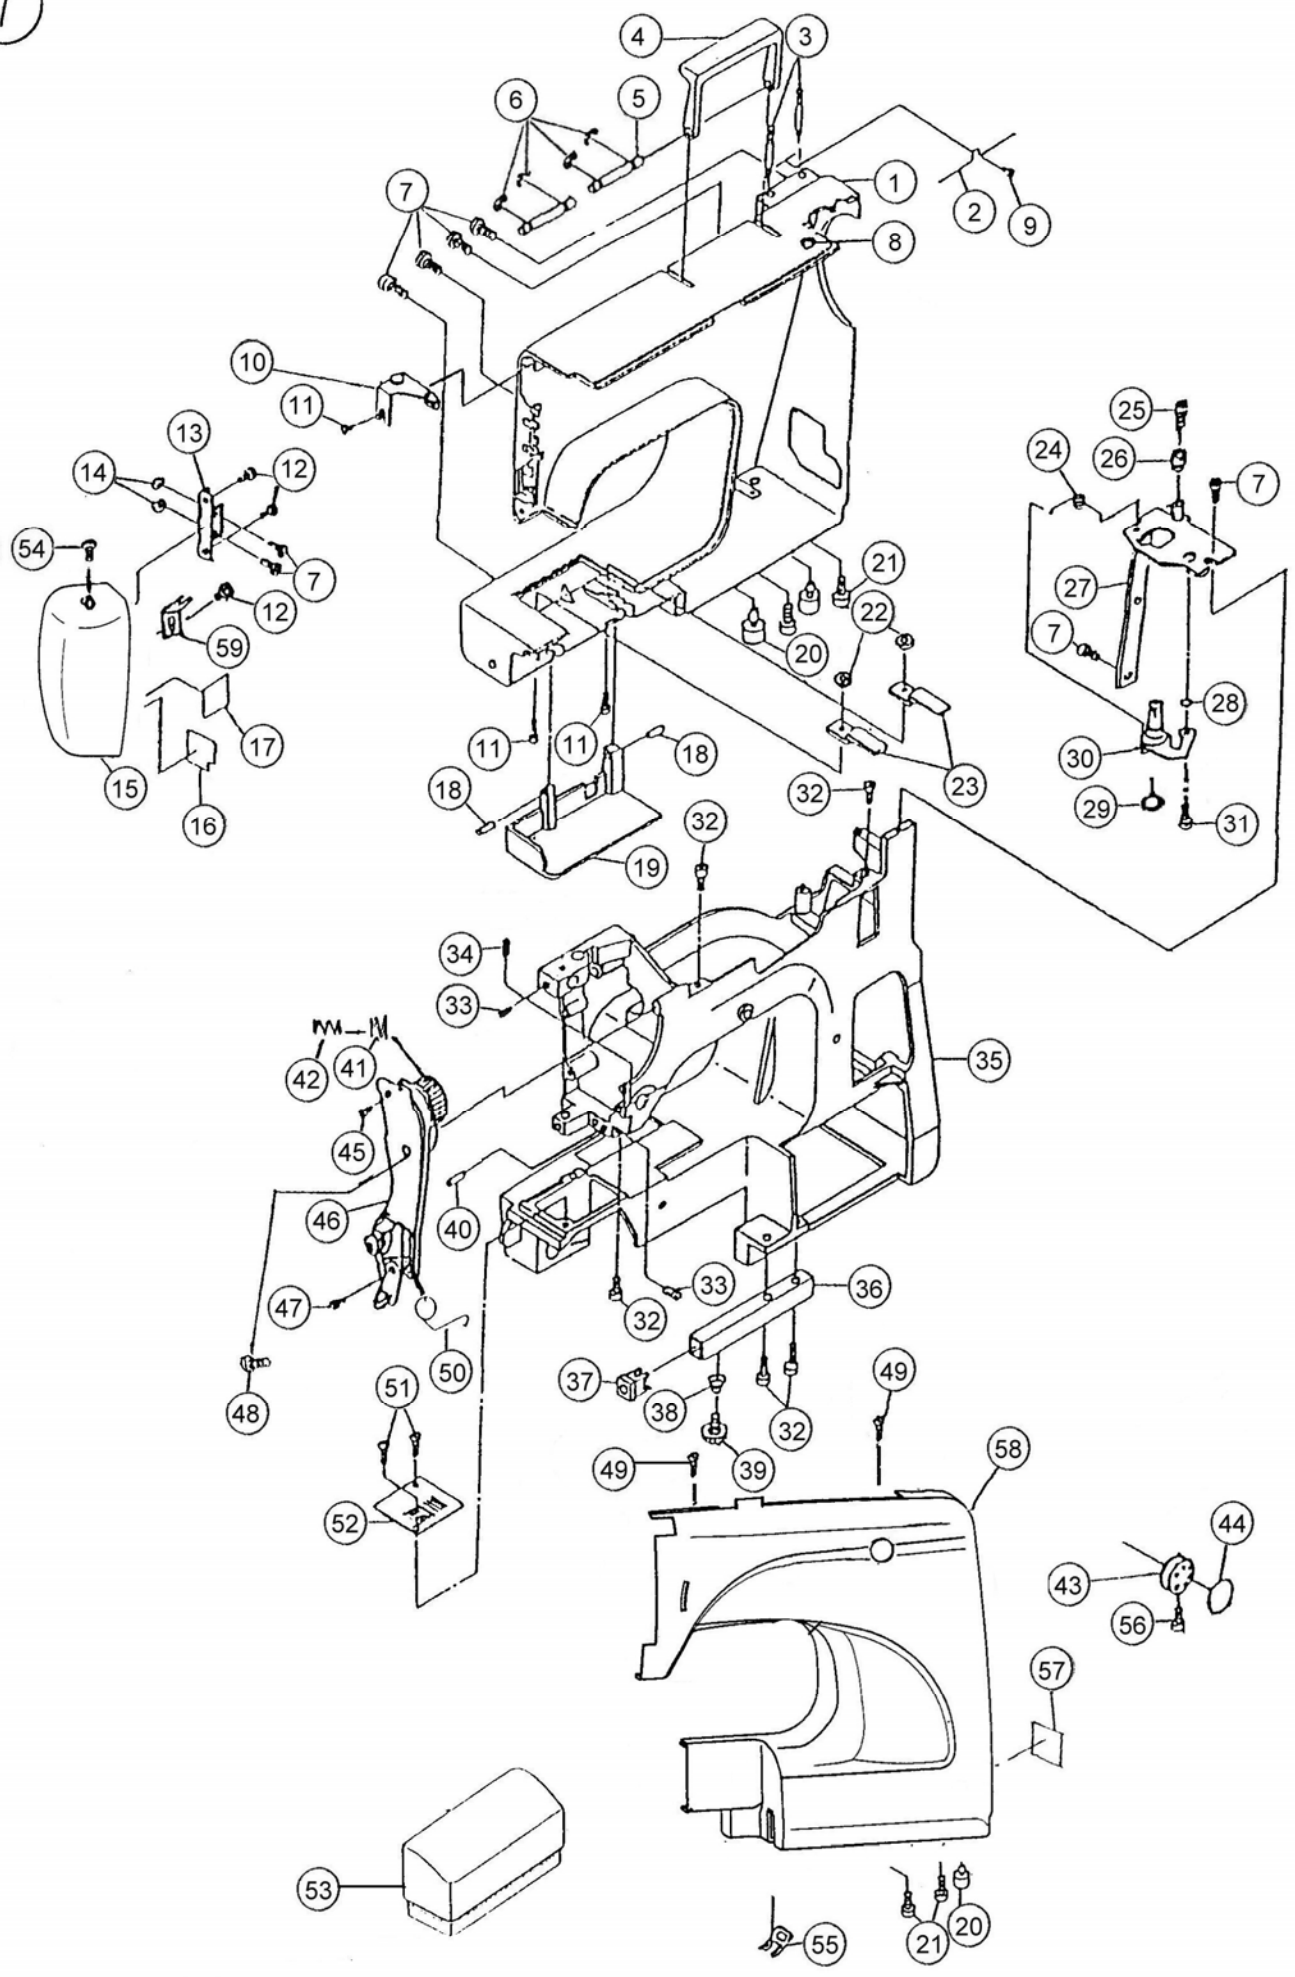

## PARTS LIST

1

ref no.	part no.	name of parts
01	SP-271103000	REAR COVER (DRAWING → 270002108-7)
02	SP-270007000	SPOOL PIN SPRING
03	SP-301027005	SPOOL PIN A1
04	SP-353004122	HANDLE
05	SP-270174009	HANDLE PIN
06	SP-000000103	SNAP RING 3D
07	SP-301008000	SET SCREW
08	SP-250125014	ADJUSTING HOLE PLUG (W)
09	SP-000011923	SET SCREW
10	SP-230502006	THREAD GUIDE COMP
11	SP-301016001	SET SCREW
12	SP-000011912	SET SCREW
13	SP-380502004	FACE PLATE HINGE
14	SP-301193003	NUT
15	SP-270306002	FACE PLATE (DRAWING → 270306507)
16	SP-270092105	HEAT-SHIELD PLATE
17	SP-250083101	HEAT-SHIELD PLATE
18	SP-000003405	SPRING PIN 3*18
19	SP-250031023	SHUTTLE RACE COVER (W)
20	SP-250020007	RUBBER
21	SP-356017002	SET SCREW
22	SP-301151009	NUT
23	SP-250032002	SHUTTLE RACE COVER SPRING PLATE
24	SP-250045008	BOBBIN WINDER SPRING C
25	SP-353128008	SET SCREW
26	SP-380067002	BOBBIN WINDER STOPPER
27	SP-250016000	BOBBIN WINDER SUPPORTING PLATE
28	SP-370069003	WASHER 5.1*18 t=0.5
29	SP-353030002	RUBBER RING
30	SP-360501001	BOBBIN WINDER COMP
31	SP-353125005	HINGED SCREW
32	SP-250087002	SET SCREW
33	SP-301046000	SET SCREW
34	SP-301087003	SET SCREW
35	SP-250507003	ARM/BED
36	SP-250022021	AID LEG (W)
37	SP-250025024	AID LEG PLUG (W)
38	SP-250024001	SPRING
39	SP-250023000	ADJUSTING FOOT
40	SP-250013007	LEAD SHAFT
41	SP-230140002	TENSION SPRING
42	SP-754036003	SPRING
43	SP-270087004	SELECT DIAL
44	SP-271111300	SELECT DIAL INDICATED PLATE
45	SP-355026001	SET SCREW
46	SP-270644348	UPPER TENSION COMP.
47	SP-260035006	SET SCREW
48	SP-301008000	SET SCREW
49	SP-301008000	SET SCREW
50	SP-230008007	TENSION CHECK SPRING
51	SP-301261003	SET SCREW
52	SP-250006007	NEEDLE PLATE
53	SP-270640104	EXTENSION COVER
54	SP-301185105	SET SCREW
55	SP-353049004	PANEL FIXATION
56	SP-370048006	HINGED SCREW
57	SP-272020005	RATING PLATE
58	SP-270236106	FRONT COVER
59	SP-370221005	FACE PLATE FIXING PLATE B