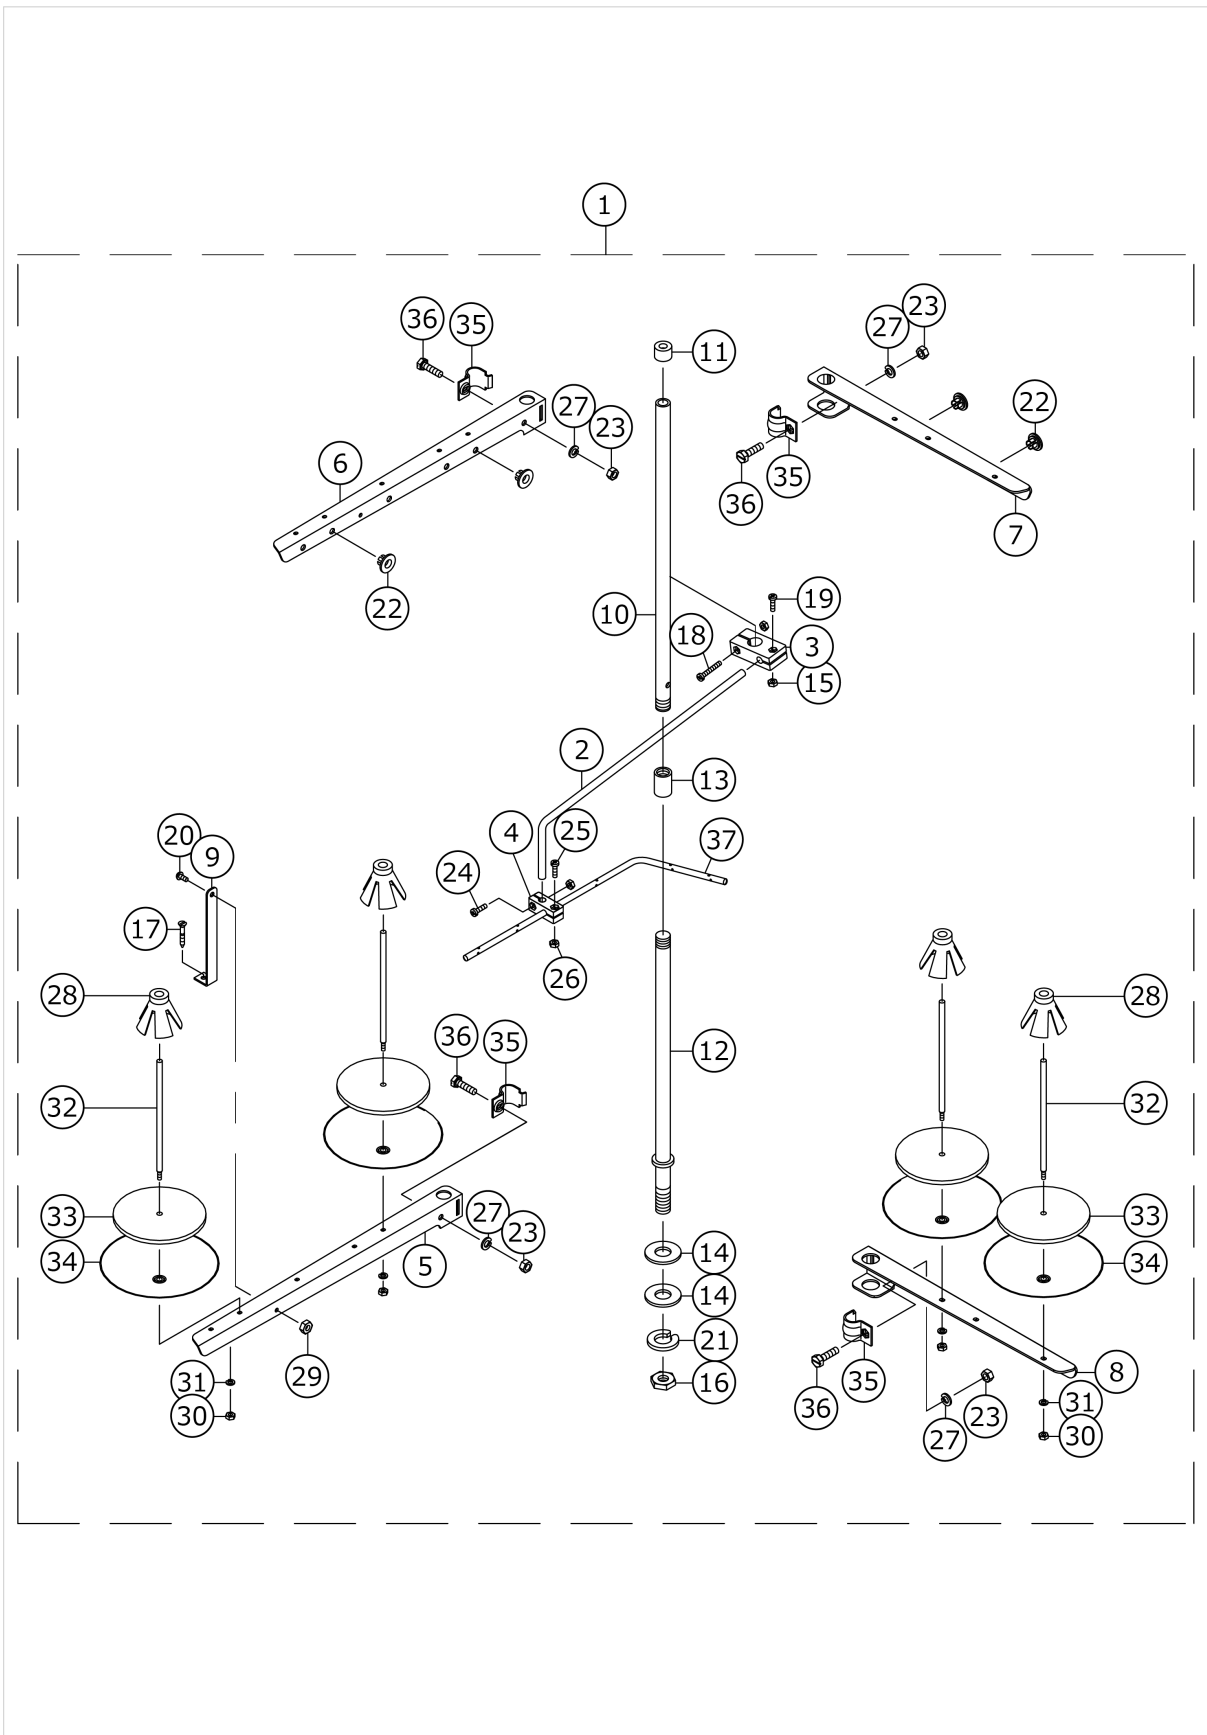

THREAD STAND COMPONENTS (FOR MO-6814S)

No.	品番	品名	備考	子部品	消耗品	個数
1	40179484	THREAD STAND COMB.				1.00
2	70000179	THREAD GUIDE BAR		*		1.00
3	70000180	FIXED SEAT		*		1.00
4	70000181	FIXED SEAT		*		1.00
5	70000182	THREAD GUIDE BAR		*		1.00
6	70000183	THREAD GUIDE BAR		*		1.00
7	70000184	THREAD GUIDE BAR		*		1.00
8	70000185	THREAD GUIDE BAR		*		1.00
9	70000186	SUPPORTER		*		1.00
10	70000188	THREAD STAND ROD		*		1.00
11	70000189	THREAD STAND COVER		*		1.00
12	70000190	THREAD STAND ROD		*		1.00
13	70000192	CONNECTING LOOP		*		1.00
14	70000354	WASHER		*		2.00
15	70000454	NUT		*		2.00
16	70000455	NUT		*		1.00
17	70000547	E_SCREW		*		1.00
18	70000579	M_SCREW		*		1.00
19	70000580	M_SCREW		*		1.00
20	70000581	M_SCREW		*		1.00
21	70000618	WASHER		*		1.00
22	70000219	PLUG		*		4.00
23	70000456	NUT		*		4.00
24	70000580	M_SCREW		*		1.00
25	70000580	M_SCREW		*		1.00
26	70000454	NUT		*		2.00
27	70000611	WASHER		*		4.00
28	70000218	THREAD STEADY BALL SEAT		*		4.00
29	70000454	NUT		*		1.00
30	70000454	NUT		*		4.00
31	70000615	WASHER		*		4.00
32	70000217	CONNECTING LOOP		*		4.00
33	70000216	SPONGY CUSHION		*		4.00
34	70000215	COILING SEAT		*		4.00
35	70000191	FIXED PLATE		*		4.00
36	70000589	M_SCREW		*		4.00
37	70000178	THREAD GUIDE PLATE		*		1.00