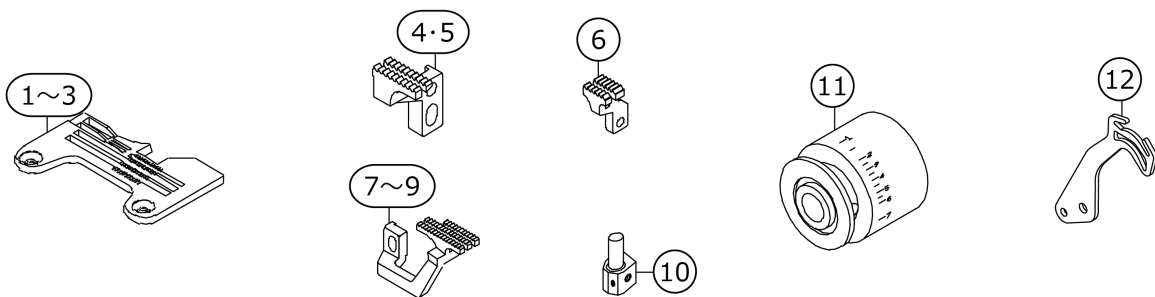

30P COMPONENTS

No.	品番	品名	備考	子部品	消耗品	個数
1	40164048	THROAT PLATE	FOR 14S-BE6-30P			1.00
2	40164047	THROAT PLATE	FOR 14S-BB6-30P			1.00
3	40164049	THROAT PLATE	FOR 16S-DE4-30P			1.00
4	40164050	FEED DOG	FOR 14S-BE6-30 P,14S-BB6-30P			1.00
5	40164052	FEED DOG	FOR 16S-DE4-30P			1.00
6	40164051	FEED DOG	FOR 14S-BE6-30 P,14S-BB6-30P, 16S-DE4-30P			1.00
7	40164044	FEED DOG	FOR 14S-BE6-30P			1.00
8	40164046	FEED DOG	FOR 14S-BB6-30P			1.00
9	40164045	FEED DOG	FOR 16S-DE4-30P			1.00
10	40164055	NEEDLE CLAMP	FOR 14S-BE6-30 P,14S-BB6-30P			1.00
11	40164058	HAND WHEEL(30P)	FOR 14S-BE6-30 P,14S-BB6-30P, 16S-DE4-30P			1.00
12	40164056	THREAD TAKE-UP LEVER	FOR 14S-BE6-30 P,14S-BB6-30P			1.00
13	40164021	PRESSER FOOT ASM.	FOR 14S-BE6-30P			1.00
14	40164026	REAR PRESSER FOOT	FOR 14S-BE6-30 P,14S-BB6-30P	*		1.00
15	40164027	PRESSER FOOT HINGE	FOR 14S-BE6-30 P,14S-BB6-30P	*		1.00
16	70000735	FINGER GUARD	FOR 14S-BE6-30 P,14S-BB6-30P	*		1.00
17	70000500	E_SCREW	FOR 14S-BE6-30 P,14S-BB6-30P	*		1.00
18	70000496	E_SCREW	FOR 14S-BE6-30 P,14S-BB6-30P	*		1.00
19	70000505	E_SCREW	FOR 14S-BE6-30 P,14S-BB6-30P	*		1.00
20	70000538	E_SCREW	FOR 14S-BE6-30 P,14S-BB6-30P	*		1.00
21	40164028	PRESSER FOOT ARM SPRING	FOR 14S-BE6-30 P,14S-BB6-30P	*		1.00
22	40164024	STITCH TONGUE	FOR 14S-BE6-30P	*		1.00
23	70000558	E_SCREW	FOR 14S-BE6-30 P,14S-BB6-30P	*		1.00
24	40164053	PRESSER FOOT 514_30P	FOR 14S-BE6-30 P,14S-BB6-30P	*		1.00