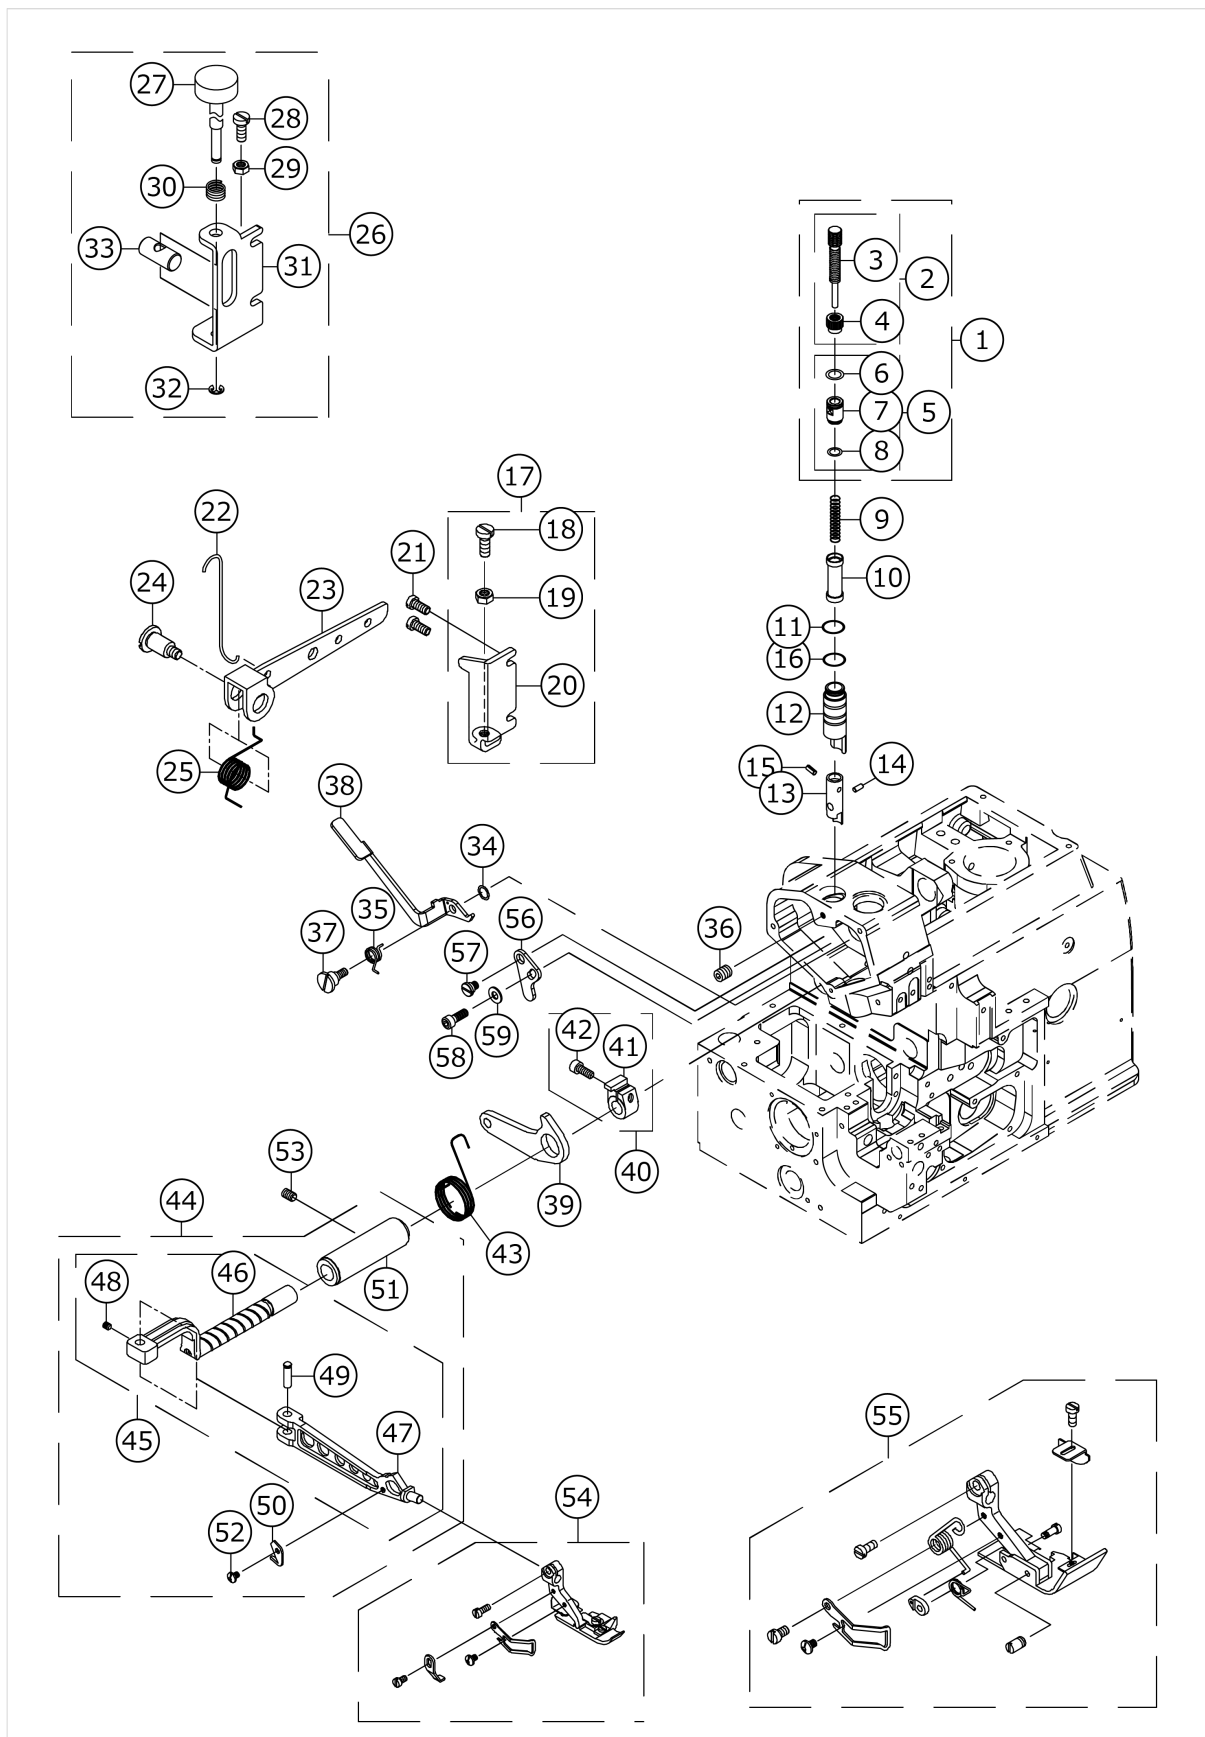

PRESSER FOOT COMPONENTS

No.	品番	品名	備考	子部品	消耗品	個数
1	40159745	SCREW ROD COMB.				1.00
2	40159746	SCREW ROD COMB.		*		1.00
3	40159741	SCREW ROD		*		1.00
4	40159742	NUT		*		1.00
5	40159744	FIXED BUTTON		*		1.00
6	70000141	O-RING		*		1.00
7	40159743	FIXED BUTTON		*		1.00
8	70000142	O-RING		*		1.00
9	70000608	SPRING				1.00
10	40159753	THIMBLE				1.00
11	70000142	O-RING				1.00
12	40170670	PRESSER BAR BUSHING				1.00
13	70000309	SLIDER				1.00
14	70000664	SHAFT				1.00
15	70000669	PIN				1.00
16	70000141	O-RING				1.00
17	70000293	SUPPORTER				1.00
18	70000584	M_SCREW		*		1.00
19	70000458	NUT		*		1.00
20	70000292	STOPPER		*		1.00
21	70000515	E_SCREW				2.00
22	70000294	HOOK BAR				1.00
23	70000295	PRESSER FOOT ARM				1.00
24	70000592	M_SCREW				1.00
25	70000604	SPRING				1.00
26	40159749	SUPPORTER	OPTIONAL PARTS			1.00
27	40159703	ADJUSTING SCREW		*		1.00
28	70000584	M_SCREW		*		1.00
29	70000458	NUT		*		1.00
30	40159704	SPRING		*		1.00
31	40159748	STOPPER		*		1.00
32	70000131	E_CIRCLIPS		*		1.00
33	40159750	BLOCK		*		1.00
34	70000355	WASHER				1.00
35	40159754	SPRING				1.00
36	70000522	E_SCREW				1.00
37	70000528	E_SCREW				1.00
38	40159752	LEVER				1.00
39	70000291	DRAG LINK				1.00
40	70000302	COLLAR				1.00
41	70000301	COLLAR		*		1.00
42	40159751	M_SCREW		*		1.00
43	70000605	SPRING				1.00
44	40178006	PRESSER FOOT SEAT COMB.				1.00
45	40178007	PRESSER BAR COMB.		*		1.00
46	40172530	PRESSER FOOT LIFTING LEVER		*		1.00
47	70000297	PRESSER FOOT ARM		*		1.00
48	70000566	M_SCREW		*		1.00
49	70000673	SHAFT		*		1.00
50	70000176	KNIFE		*		1.00