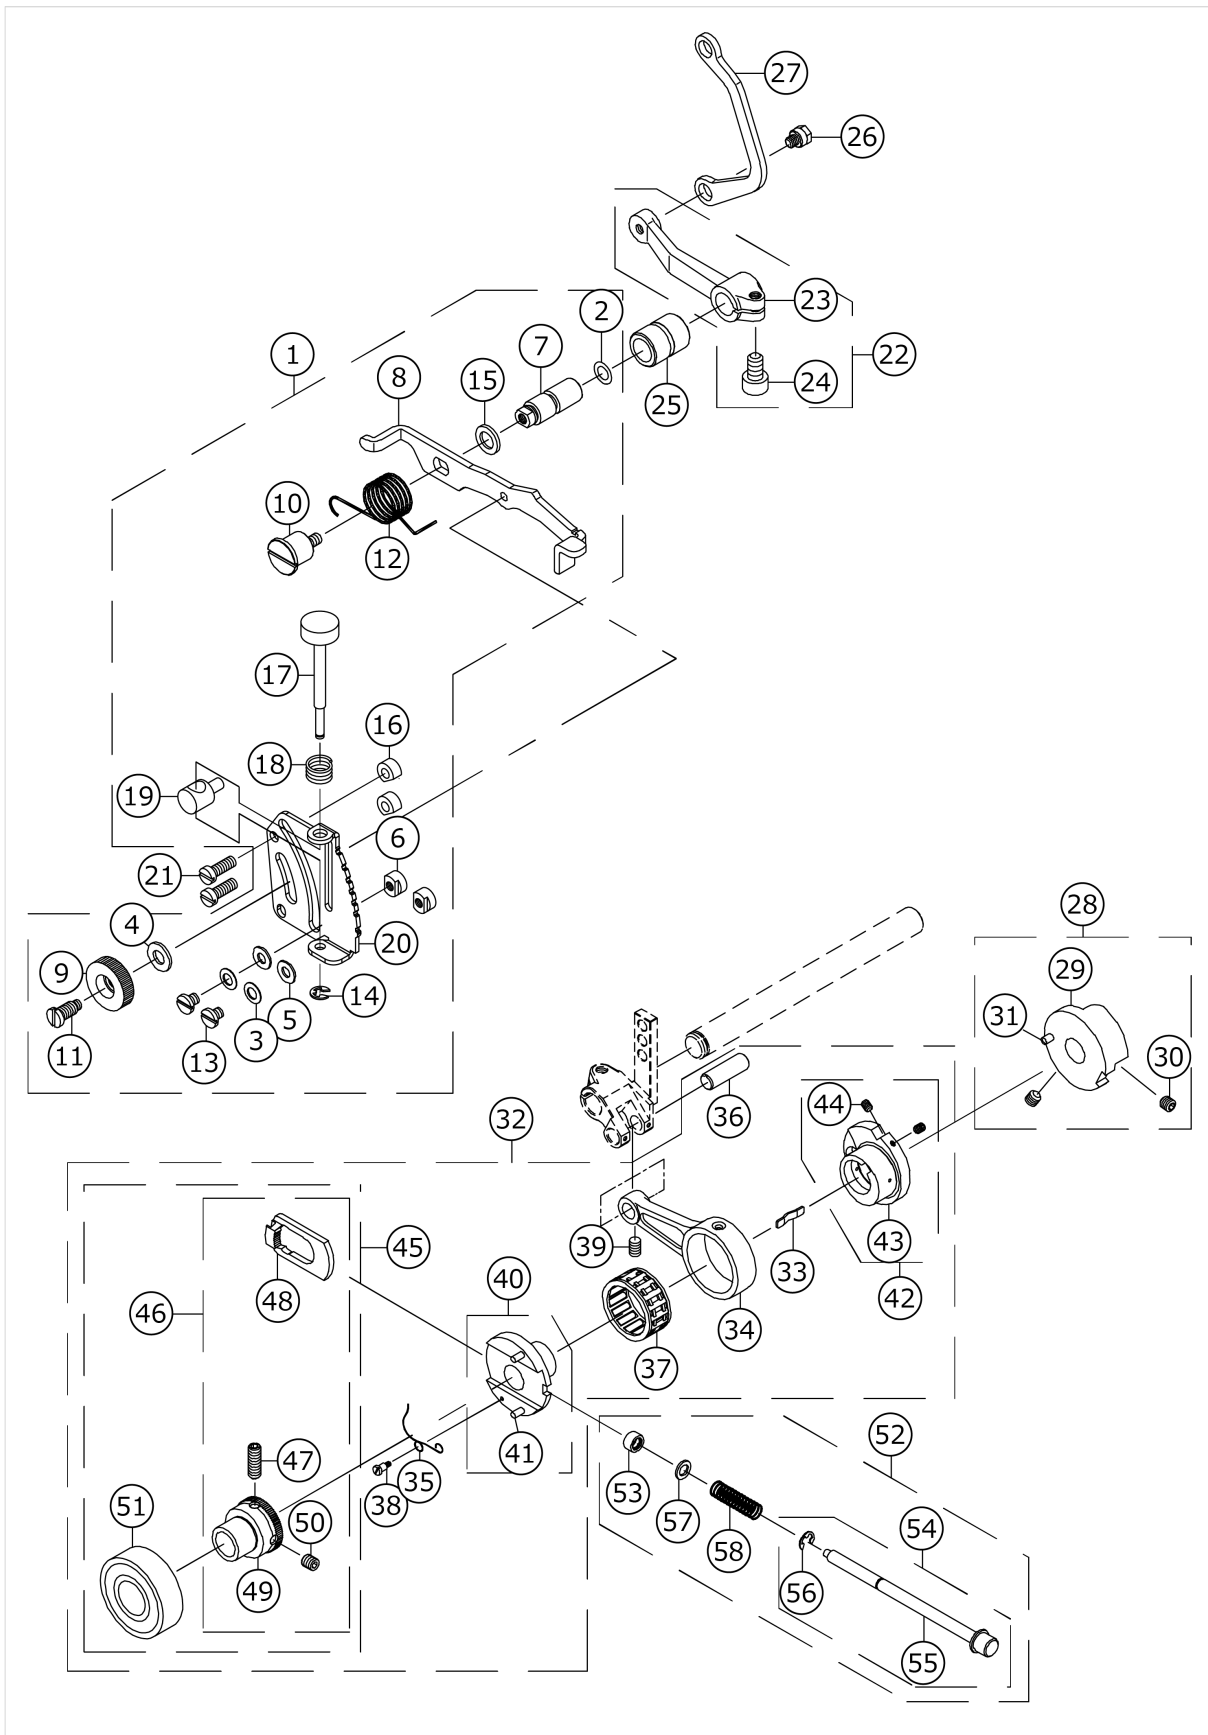

FEED MECHANISM COMPONENTS (1)

No.	品番	品名	備考	子部品	消耗品	個数
1	40159707	FEED DOG SEAT COMB.				1.00
2	70000140	O-RING		*		1.00
3	70000344	GASKET		*		2.00
4	70000345	WASHER		*		1.00
5	70000349	WASHER		*		2.00
6	70000372	FIXED BLOCK		*		2.00
7	70000373	ADJUSTING SEAT		*		1.00
8	70000379	ADJUSTING PLATE		*		1.00
9	70000450	NUT		*		1.00
10	70000495	SCREW		*		1.00
11	70000542	E_SCREW		*		1.00
12	70000601	SPRING		*		1.00
13	70000512	E_SCREW		*		2.00
14	70000131	E_CIRCLIPS		*		1.00
15	70000353	WASHER		*		1.00
16	40159702	SPACER		*		2.00
17	40159703	ADJUSTING SCREW		*		1.00
18	40159704	SPRING		*		1.00
19	40159705	BLOCK		*		1.00
20	40159706	FEED DOG SEAT		*		1.00
21	70000523	E_SCREW				2.00
22	70000370	DIFFERENTIAL CONNECTING ROD ASM.				1.00
23	70000369	DIFFERENTIAL CONNECTING ROD		*		1.00
24	70000590	M_SCREW		*		1.00
25	40159700	BUSHING				1.00
26	70000552	E_SCREW				1.00
27	40159701	CONNECTING ROD				1.00
28	70000276	ADJUSTING WHEEL				1.00
29	70000275	ADJUSTING WHEEL		*		1.00
30	70000582	M_SCREW		*		2.00
31	70000666	PIN		*		1.00
32	40159709	CONNECTING ROD COMB.				1.00
33	70000162	SPRING PLATE		*		1.00
34	70000277	CONNECTING ROD		*		1.00
35	70000602	SPRING		*		1.00
36	70000662	PIN		*		1.00
37	70000698	BEARING		*		1.00
38	40159629	M_SCREW		*		1.00
39	70000503	E_SCREW		*		1.00
40	70000282	ECCENTRIC		*		1.00
41	70000665	PIN		*		2.00
42	70000289	ECCENTRIC		*		1.00
43	70000288	ECCENTRIC		*		1.00
44	70000502	E_SCREW		*		2.00
45	70000741	ADJUSTING WHEEL COMB.		*		1.00
46	70000740	ADJUSTING WHEEL		*		1.00
47	70000583	M_SCREW		*		1.00
48	70000738	SLIDE BLOCK		*		1.00
49	70000739	ADJUSTING WHEEL		*		1.00
50	70000582	M_SCREW		*		1.00