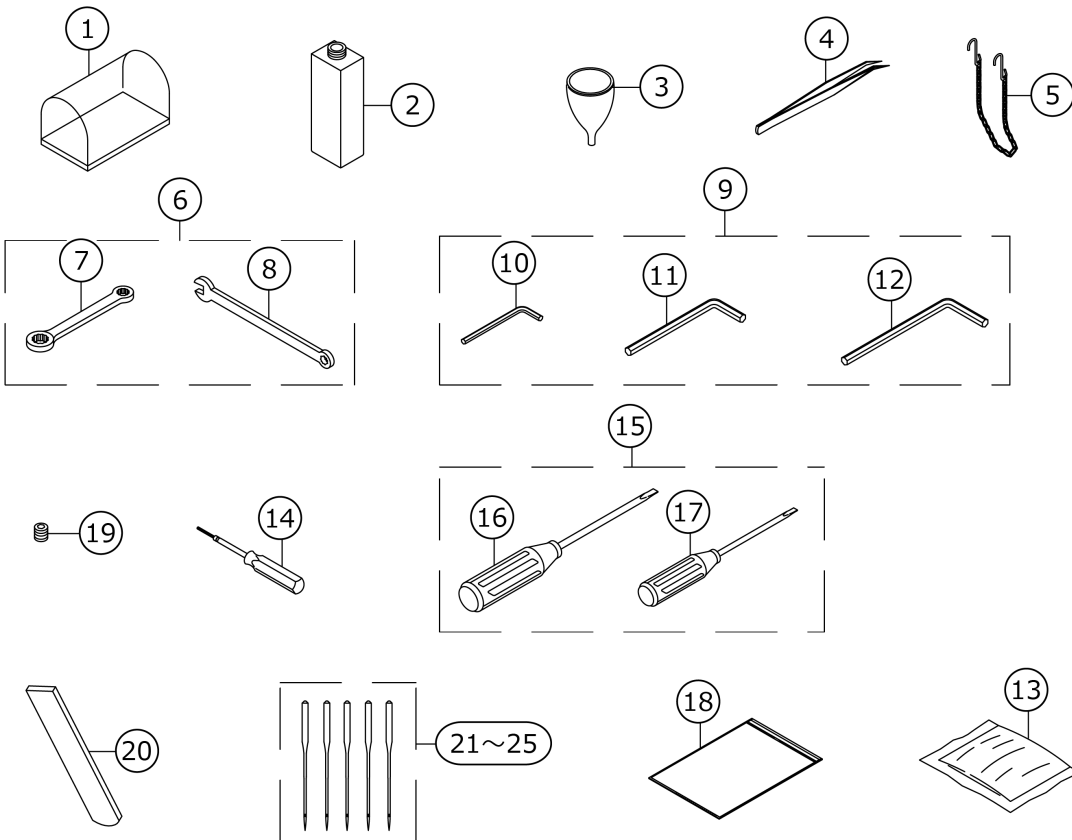

ACCESSORIES PARTS COMPONENTS

No.	品番	品名	備考	子部品	消耗品	個数
1	40159786	HEAD COVER				1.00
2	40159785	SEWING OIL J18(3)				1.00
3	70000757	FUNNEL				1.00
4	70000759	TWEEZERS				1.00
5	70000760	CHAIN				1.00
6	40159796	SPANNER COMB.				1.00
7	40159794	RING SPANNER		*		1.00
8	40159795	SPANNER		*		1.00
9	40159793	HEXAGONAL ROD SPANNER KEY COMB.				1.00
10	40159789	HEXAGONAL ROD SPANNER KEY		*		1.00
11	40159790	HEXAGONAL ROD SPANNER KEY		*		1.00
12	40159791	HEXAGONAL ROD SPANNER KEY		*		1.00
13	70000763	DESICCATIVE				1.00
14	70000758	HEXAGON SCREWDRIVER				1.00
15	40159792	SCREW DRIVER COMB.				1.00
16	40159787	SCREW DRIVER		*		1.00
17	40159788	SCREW DRIVER		*		1.00
18	70000761	TOOL BAG				1.00
19	70000498	E_SCREW				1.00
20	70000399	KNIFE				1.00
21	MDC270B1100	NEEDLE DCX27 #11				5.00
22	MDC270B0800	NEEDLE DCX27 #8	FOR 04S-150			5.00
23	MDC270B0900	NEEDLE DCX27 #9	FOR 14S-24H			5.00
24	MDC270B1400	NEEDLE DCX27 #14	FOR 14S-44H,43S			5.00
25	MDC270B1600	NEEDLE DCX27 #16	FOR 16S-50H			5.00
26	MDC270B2100	NEEDLE DCX27 #21	FOR 16S-60H			5.00
27	40178596	KNIFE	FOR 16S-60H			1.00