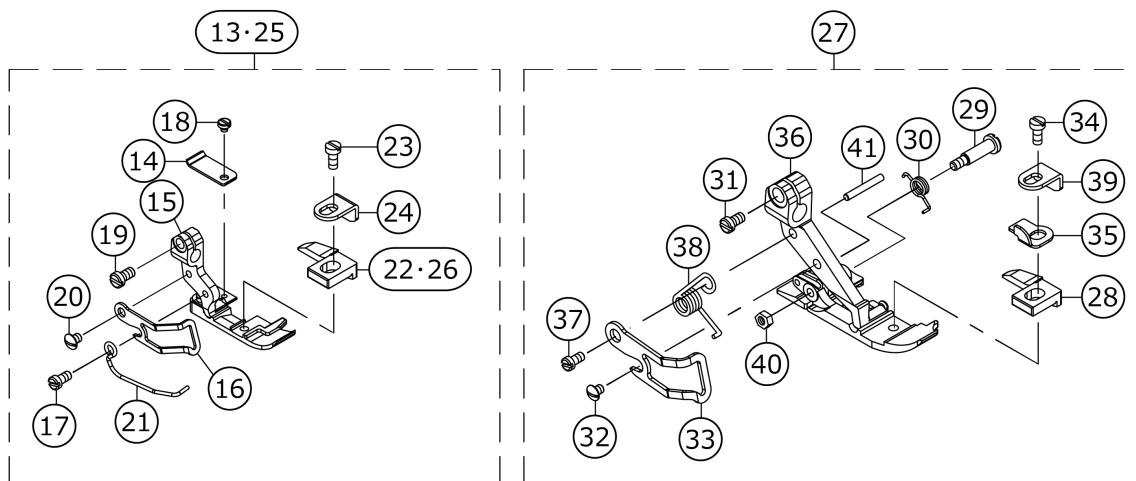

30P COMPONENTS

No.	品番	品名	備考	子部品	消耗品	個数
1	40164048	THROAT PLATE	FOR 14S-BE6-30P			1.00
2	40164047	THROAT PLATE	FOR 14S-BB6-30P			1.00
3	40164049	THROAT PLATE	FOR 16S-DE4-30P			1.00
4	40164050	FEED DOG	FOR 14S-BE6-30 P,14S-BB6-30P			1.00
5	40164052	FEED DOG	FOR 16S-DE4-30P			1.00
6	40164051	FEED DOG	FOR 14S-BE6-30 P,14S-BB6-30P, 16S-DE4-30P			1.00
7	40164044	FEED DOG	FOR 14S-BE6-30P			1.00
8	40164046	FEED DOG	FOR 14S-BB6-30P			1.00
9	40164045	FEED DOG	FOR 16S-DE4-30P			1.00
10	40164055	NEEDLE CLAMP	FOR 14S-BE6-30 P,14S-BB6-30P			1.00
11	40164058	HAND WHEEL(30P)	FOR 14S-BE6-30 P,14S-BB6-30P, 16S-DE4-30P			1.00
12	40164056	THREAD TAKE-UP LEVER	FOR 14S-BE6-30 P,14S-BB6-30P			1.00
13	40164021	PRESSER FOOT ASM.	FOR 14S-BE6-30P			1.00
14	40164026	REAR PRESSER FOOT	FOR 14S-BE6-30 P,14S-BB6-30P	*		1.00
15	40164027	PRESSER FOOT HINGE	FOR 14S-BE6-30 P,14S-BB6-30P	*		1.00
16	70000735	FINGER GUARD	FOR 14S-BE6-30 P,14S-BB6-30P	*		1.00
17	70000500	E_SCREW	FOR 14S-BE6-30 P,14S-BB6-30P	*		1.00
18	70000496	E_SCREW	FOR 14S-BE6-30 P,14S-BB6-30P	*		1.00
19	70000505	E_SCREW	FOR 14S-BE6-30 P,14S-BB6-30P	*		1.00
20	70000538	E_SCREW	FOR 14S-BE6-30 P,14S-BB6-30P	*		1.00
21	40164028	PRESSER FOOT ARM SPRING	FOR 14S-BE6-30 P,14S-BB6-30P	*		1.00
22	40164024	STITCH TONGUE	FOR 14S-BE6-30P	*		1.00
23	70000558	E_SCREW	FOR 14S-BE6-30 P,14S-BB6-30P	*		1.00
24	40164053	PRESSER FOOT 514_30P	FOR 14S-BE6-30 P,14S-BB6-30P	*		1.00