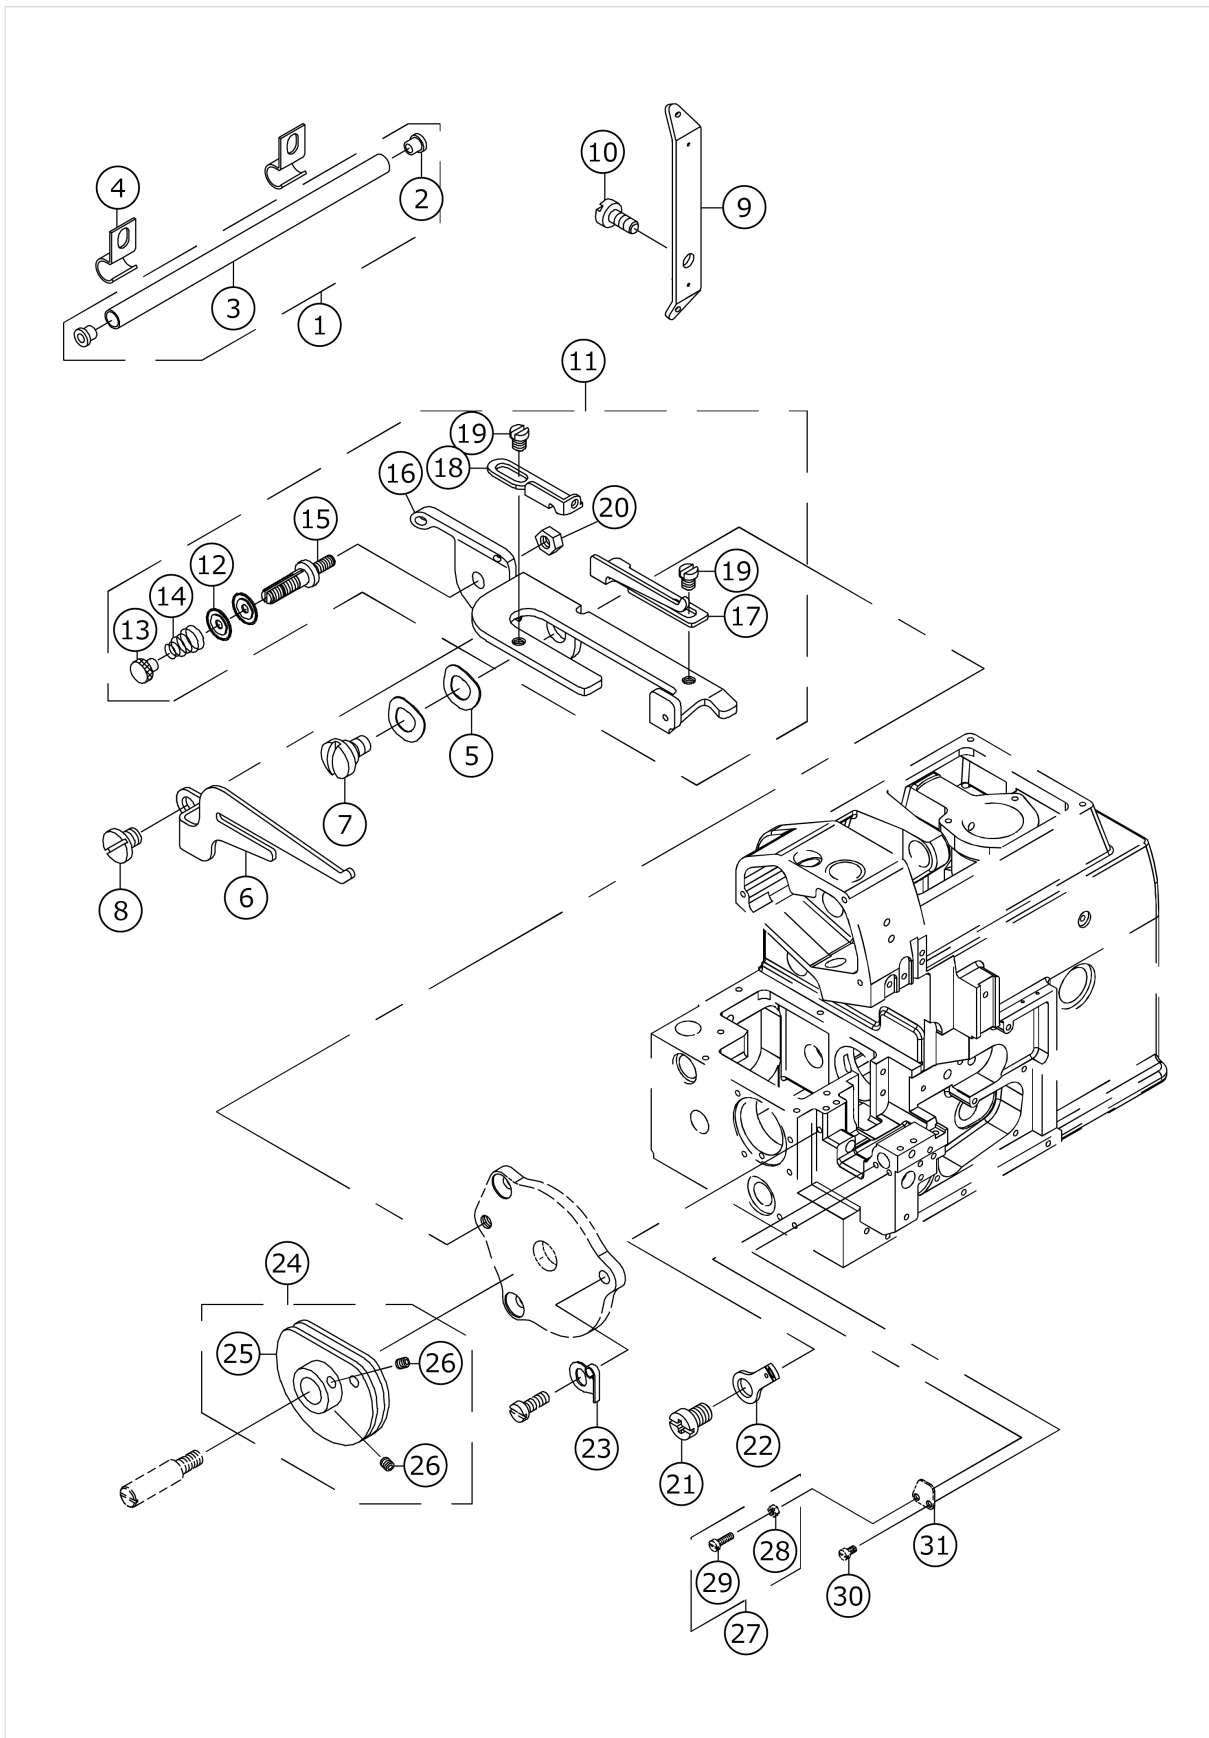

CHAIN LOOPER COMPONENTS (2)

No.	品番	品名	備考	子部品	消耗品	個数
1	70000397	DUCT COMB.				1.00
2	70000172	PLUG		*		2.00
3	70000396	DUCT		*		1.00
4	70000398	FIXED PLATE				2.00
5	70000359	WASHER				2.00
6	70000387	THREAD GUIDE PLATE				1.00
7	70000519	E_SCREW				1.00
8	70000576	M_SCREW				1.00
9	70000384	THREAD CROSSING				1.00
10	70000513	E_SCREW				1.00
11	70000391	THREAD TAKE-UP DEVICE				1.00
12	70000392	THREAD GRIP		*		2.00
13	70000393	THREAD TENSION KNOB		*		1.00
14	70000394	SPRING		*		1.00
15	70000395	THREAD TENSION SHAFT		*		1.00
16	70000388	BRACKET		*		1.00
17	70000389	THREAD GUIDE PLATE		*		1.00
18	70000390	THREAD GUIDE PLATE		*		1.00
19	70000571	M_SCREW		*		2.00
20	70000452	NUT		*		1.00
21	70000557	E_SCREW				1.00
22	70000383	THREAD GUIDE PLATE				1.00
23	70000448	SPRING PLATE				1.00
24	70000386	THREAD TENSION CAM				1.00
25	70000385	THREAD TENSION CAM		*		1.00
26	70000498	E_SCREW		*		2.00
27	70000453	NUT				1.00
28	70000452	NUT		*		1.00
29	70000563	E_SCREW		*		1.00
30	70000518	E_SCREW				1.00
31	70000610	FIXED PLATE				1.00