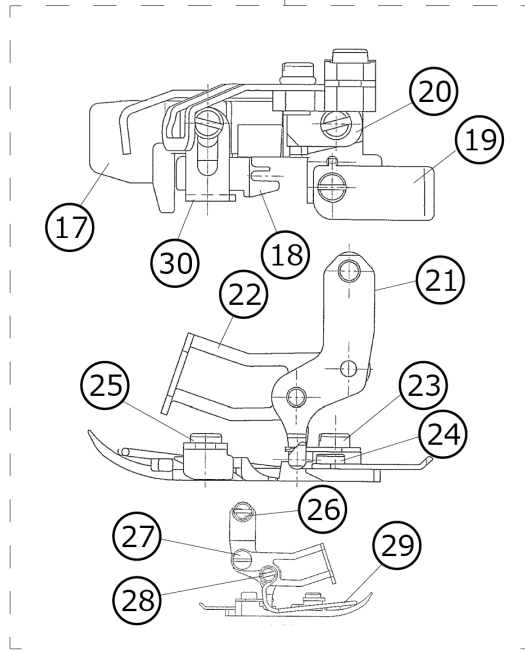

MO-6800S GAUGE TABLE PRESSER FOOT COMPONENTS (2)

1

16

31

46