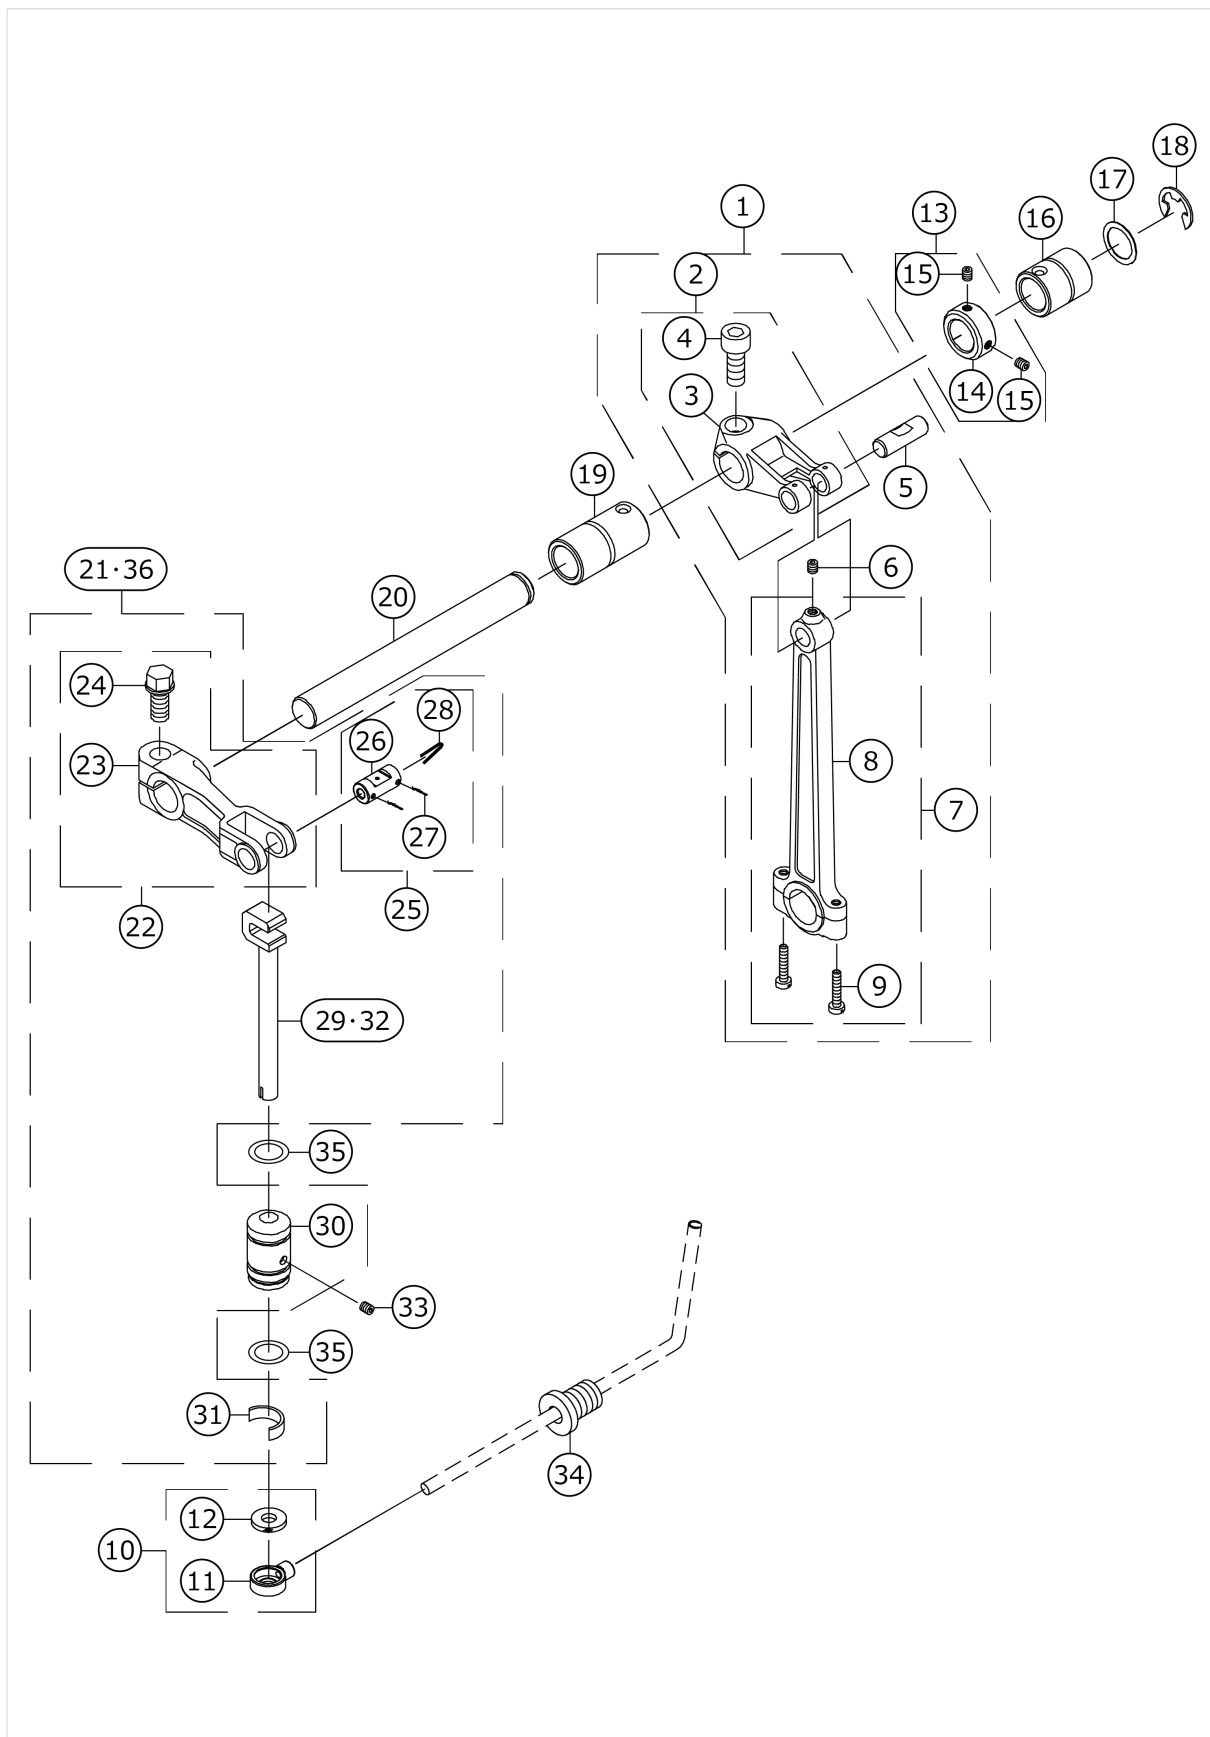

NEEDLE DRIVING SHAFT COMPONENTS

No.	品番	品名	備考	子部品	消耗品	個数
1	40159615	SHAFT COMB.				1.00
2	70000643	SHAFT		*		1.00
3	70000640	NEEDLE BAR ROCKER		*		1.00
4	70000588	M_SCREW		*		1.00
5	70000646	PIN		*		1.00
6	70000522	E_SCREW		*		1.00
7	40159618	CONNECTING ROD COMB.		*		1.00
8	40159617	CONNECTING ROD		*		1.00
9	70000578	M_SCREW		*		2.00
10	70000267	OIL FELT				1.00
11	70000266	PLUG		*		1.00
12	70000677	OIL FELT		*		1.00
13	70000437	COLLAR				1.00
14	70000432	COLLAR		*		1.00
15	70000522	E_SCREW		*		2.00
16	70000637	BUSHING				1.00
17	70000362	WASHER				1.00
18	70000134	E_CIRCLIPS				1.00
19	70000639	BUSHING				1.00
20	70000635	ARBOR				1.00
21	40159619	NEEDLE BAR COMB.				1.00
22	70000633	CONNECTING ROD COMB.		*		1.00
23	70000632	CONNECTING ROD		*		1.00
24	70000593	M_SCREW		*		1.00
25	70000638	SHAFT COMB.		*		1.00
26	70000636	SHAFT		*		1.00
27	70000728	OIL YARN		*		2.00
28	70000729	OIL WICK		*		1.00
29	70000654	NEEDLE BAR		*		1.00
30	40159620	BUSHING		*		1.00
31	70000676	OIL FELT		*		1.00
32	40159658	NEEDLE BAR (44H)	FOR 14S-44H	*		1.00
33	70000503	E_SCREW				1.00
34	70000445	PLUG				1.00
35	70000141	O-RING				2.00
36	40159623	NEEDLE BAR COMB.(44H)	FOR 14S-44H			1.00