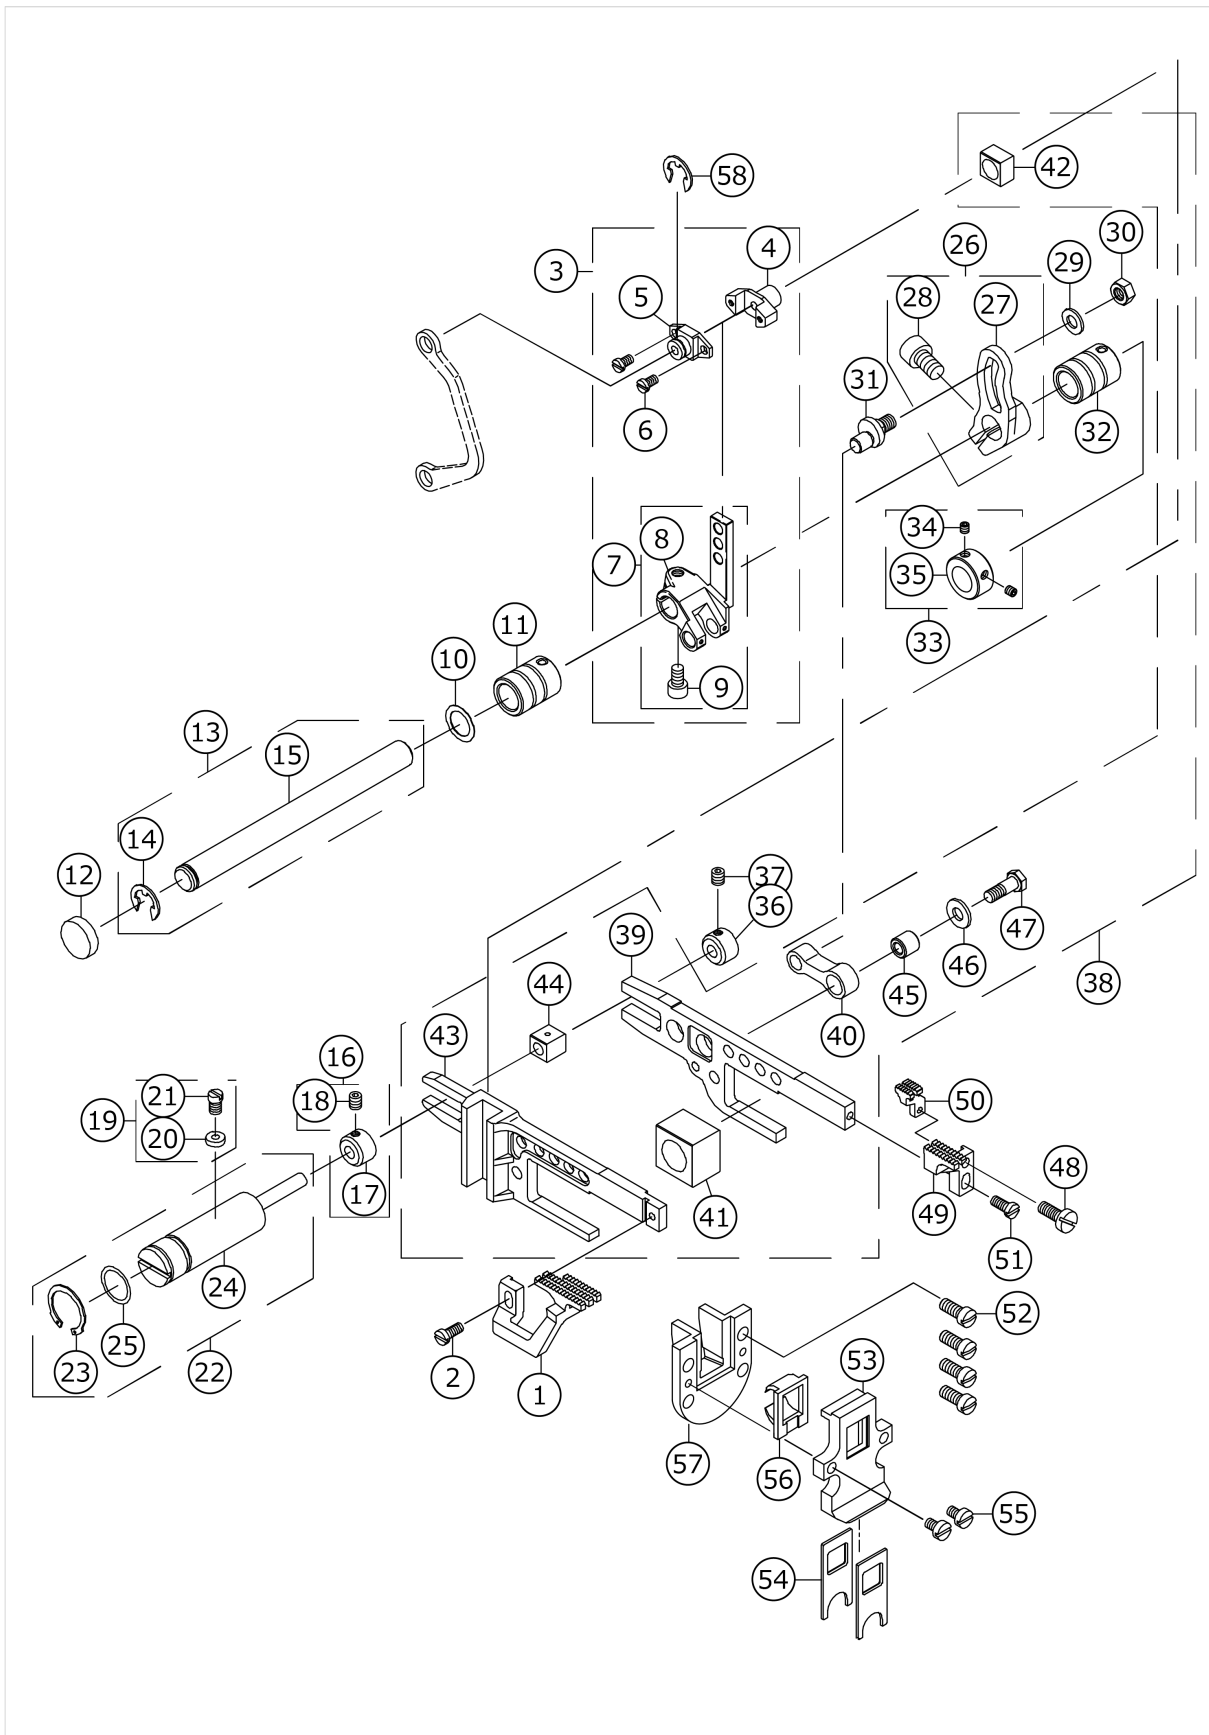

FEED MECHANISM COMPONENTS (2)

No.	品番	品名	備考	子部品	消耗品	個数
1	*****	FEED DOG	REFER MO-6800S GAUGE TABLE			1.00
2	70000509	E_SCREW				1.00
3	70000683	CRANK COMB.				1.00
4	70000374	ROCKING SEAT		*		1.00
5	70000375	ROCKING SEAT		*		1.00
6	70000558	E_SCREW		*		2.00
7	70000684	CRANK		*		1.00
8	70000681	CRANK		*		1.00
9	70000590	M_SCREW		*		1.00
10	70000361	WASHER				1.00
11	70000280	BUSHING				1.00
12	70000446	OIL SEAL				1.00
13	40159717	ECCENTRIC SHAFT COMB.				1.00
14	70000133	E_CIRCLIPS		*		1.00
15	40159716	ECCENTRIC SHAFT		*		1.00
16	70000435	COLLAR				1.00
17	70000433	COLLAR		*		1.00
18	70000522	E_SCREW		*		1.00
19	70000147	OIL SEAL COMB.				1.00
20	70000138	OIL SEAL		*		1.00
21	70000548	E_SCREW		*		1.00
22	70000734	ECCENTRIC SHAFT				1.00
23	70000135	E_CIRCLIPS		*		1.00
24	70000733	ECCENTRIC SHAFT		*		1.00
25	70000141	O-RING		*		1.00
26	70000685	CRANK				1.00
27	70000682	CRANK		*		1.00
28	70000590	M_SCREW		*		1.00
29	70000356	WASHER				1.00
30	70000458	NUT				1.00
31	70000688	ADJUSTING SHAFT				1.00
32	70000410	BUSHING				1.00
33	40159676	COLLAR				1.00
34	70000522	E_SCREW		*		2.00
35	40159715	COLLAR		*		1.00
36	70000433	COLLAR				1.00
37	70000522	E_SCREW				1.00
38	70000731	FEED DOG SEAT COMB.				1.00
39	70000422	FEED DOG SEAT		*		1.00
40	70000423	CONNECTING ROD		*		1.00
41	70000429	SLIDE BLOCK		*		1.00
42	70000686	SLIDE BLOCK		*		1.00
43	70000689	FEED DOG SEAT		*		1.00
44	70000732	SLIDE BLOCK		*		1.00
45	70000317	BUSHING		*		1.00
46	70000346	GASKET		*		1.00
47	70000514	E_SCREW		*		1.00
48	70000572	M_SCREW				1.00
49	*****	FEED DOG	REFER MO-6800S GAUGE TABLE			1.00