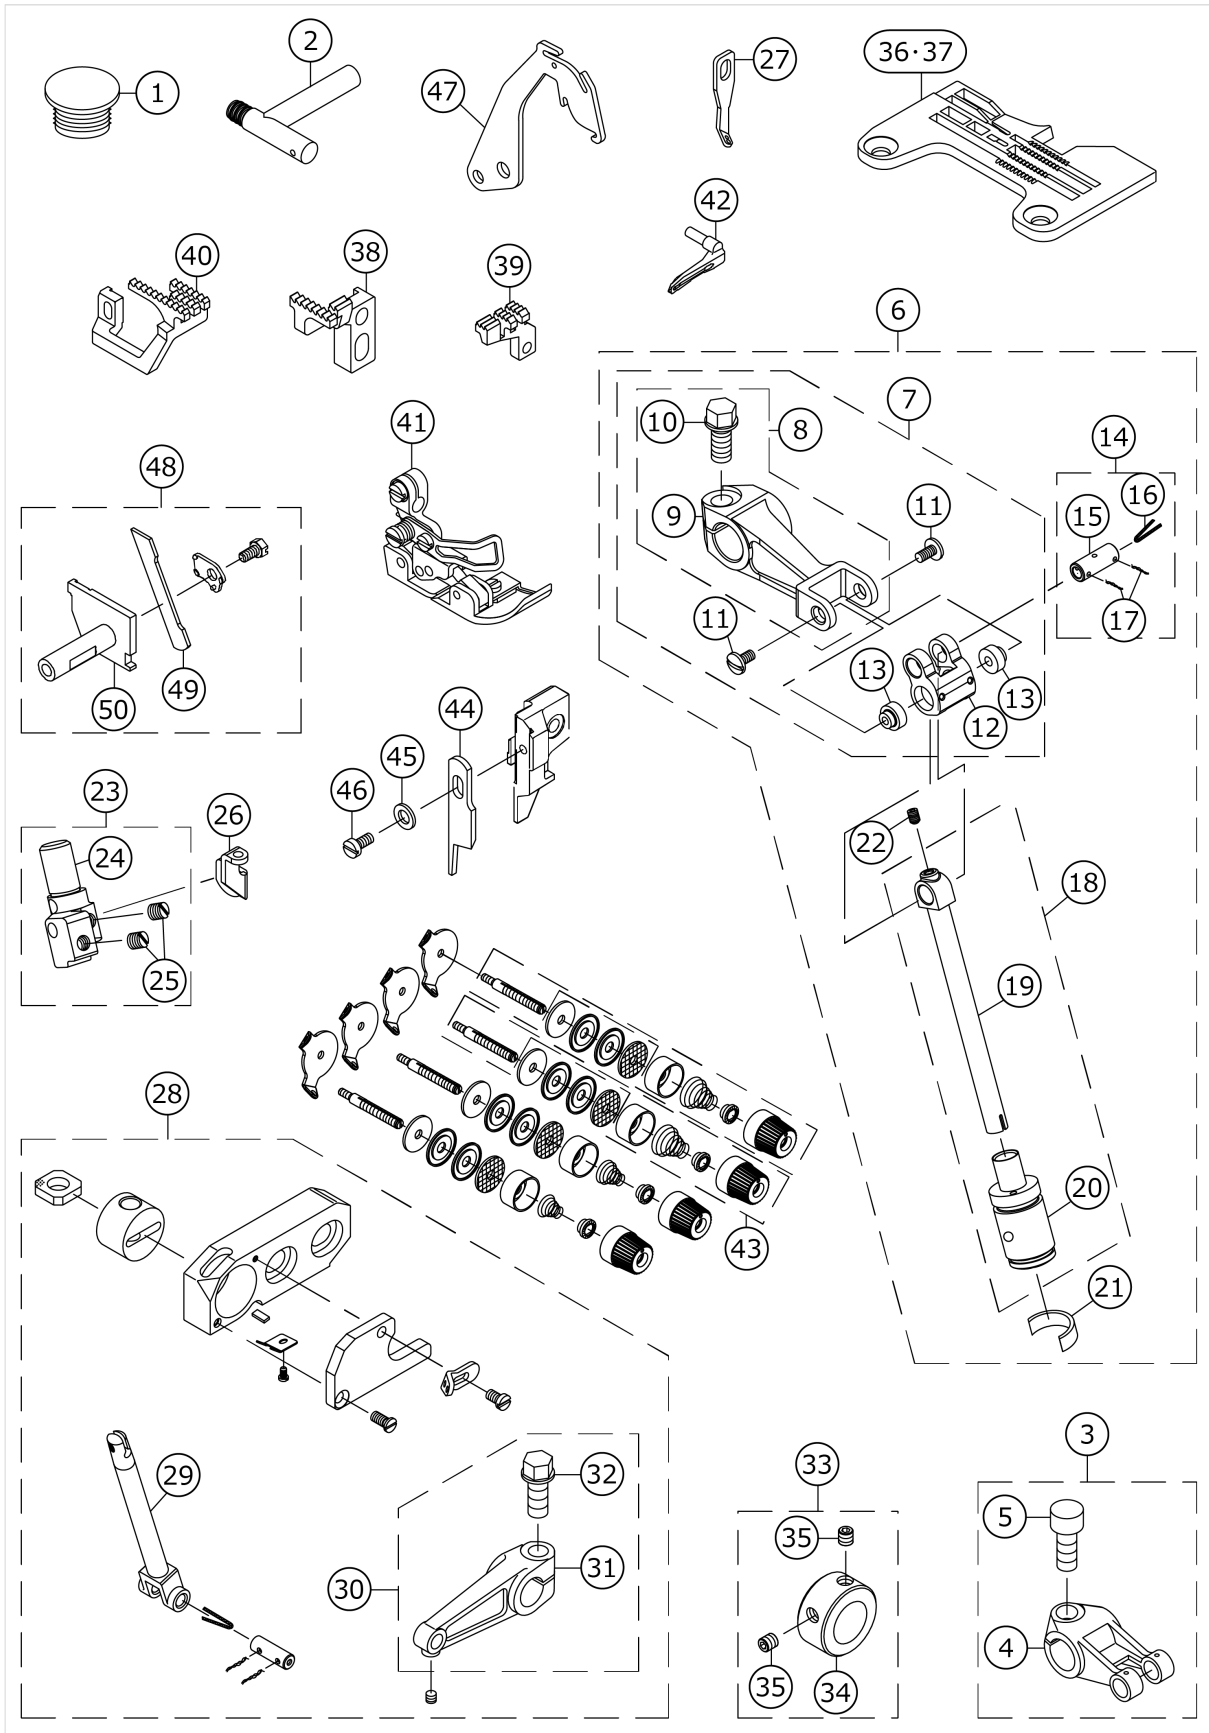

60H COMPONENTS

No.	品番	品名	備考	子部品	消耗品	個数
1	40178574	RUBBER PLUG				1.00
2	40178575	OIL TUBE				1.00
3	40178605	NEEDLE BAR ROCKER COMB.				1.00
4	40178576	NEEDLE BAR ROCKER		*		1.00
5	70000588	M_SCREW		*		1.00
6	40178606	NEEDLE BAR COMB.				1.00
7	40178607	NEEDLE BAR COMB.		*		1.00
8	40178609	CONNECTING ROD COMB.		*		1.00
9	40178577	CONNECTING ROD		*		1.00
10	70000593	M_SCREW		*		1.00
11	40178578	M_SCREW		*		2.00
12	40178579	NEEDLE DRIVING LINK		*		1.00
13	40178580	NEEDLE DRIVING ARM PIN		*		2.00
14	40178608	SHAFT COMB.		*		1.00
15	40178584	SHAFT		*		1.00
16	70000729	OIL WICK		*		1.00
17	70000728	OIL YARN		*		2.00
18	40178616	NEEDLE BAR COMB.		*		1.00
19	40178581	NEEDLE BAR		*		1.00
20	40178583	BUSHING		*		1.00
21	70000676	OIL FELT		*		1.00
22	40178582	M_SCREW		*		1.00
23	70000804	NEEDLE CLAMP				1.00
24	40159613	NEEDLE CLAMP		*		1.00
25	70000498	E_SCREW		*		2.00
26	40178586	THREAD CROSSING				1.00
27	40179600	THREAD GUIDE				1.00
28	40178611	CONNECTING ROD SEAT COMB.				1.00
29	40178613	LOOPER CONNECTING ROD COMB.		*		1.00
30	40178612	CONNECTING ROD COMB.		*		1.00
31	40178588	CONNECTING ROD		*		1.00
32	70000593	M_SCREW		*		1.00
33	40178610	COLLAR COMB.				1.00
34	40178587	COLLAR		*		1.00
35	70000522	E_SCREW		*		2.00
36	40178593	THROAT PLATE	FOR MO-6816S-FF6-60H			1.00
37	40178594	THROAT PLATE	FOR MO-6816S-FH6-60H			1.00
38	40178597	FEED DOG				1.00
39	40178598	FEED DOG				1.00
40	40178599	FEED DOG				1.00
41	40178595	PRESSER FOOT ASM.				1.00
42	40178592	LOOPER				1.00
43	40178615	THREAD TENSION COMB. (Y2)				1.00
44	40159725	KNIFE				1.00
45	70000350	WASHER				1.00
46	70000508	E_SCREW				1.00
47	40178585	THREAD TAKE-UP LEVER				1.00
48	40178617	KNIFE SEAT COMB.				1.00