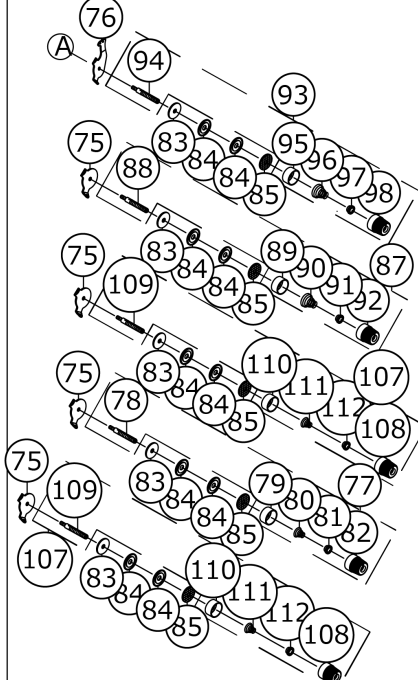

FOR(04S/14S)

FOR(16S/43S)

FOR(16S/43S)

FOR(04S)

FOR(14S/16S)

FOR(43S)

No.	品番	品名	備考	子部品	消耗品	個数
1	40159645	THREAD GUIDE PLATE	FOR 14S,43S			1.00
2	70000513	E_SCREW	FOR 04S,14S			1.00
3	70000173	FIXED PLATE COMB.	FOR 04S			1.00
4	70000832	FIXED PLATE COMB.	FOR 14S			1.00
5	70000822	THREAD GUIDE PLATE	FOR 04S	*		1.00
6	40159650	THREAD GUIDE PLATE	FOR 14S	*		1.00
7	70000164	FIXED PLATE		*		1.00
8	70000498	E_SCREW	FOR 04S,14S	*		1.00
9	70000549	E_SCREW	FOR 04S,14S			1.00
10	40159646	THREAD GUIDE PLATE	FOR 04S,16S			1.00
11	70000174	FIXED PLATE COMB.	FOR 16S			1.00
12	70000833	FIXED SEAT COMB.	FOR 43S			1.00
13	70000171	FIXED SEAT		*		1.00
14	70000559	E_SCREW	FOR 16S,43S	*		1.00
15	70000498	E_SCREW	FOR 16S,43S	*		2.00
16	40159647	THREAD GUIDE PLATE	FOR 16S	*		1.00
17	40159651	THREAD GUIDE PLATE	FOR 43S	*		1.00
18	40159648	THREAD GUIDE PLATE		*		1.00
19	70000169	FIXED BLOCK		*		1.00
20	70000513	E_SCREW	FOR 16S,43S			2.00
21	70000555	E_SCREW	FOR 16S,43S			1.00
22	70000168	THREAD GUIDE PLATE				1.00
23	70000629	CATCHER				1.00
24	70000653	CRAMP		*		1.00
25	70000652	CRAMP		*		1.00
26	70000572	M_SCREW		*		1.00
27	40159629	M_SCREW		*		1.00
28	70000598	SPRING		*		1.00
29	70000626	THREAD GRIP		*		1.00
30	70000627	THREAD GRIP		*		1.00
31	*****	NEEDLE CLAMP	REFER MO-6800S GAUGE TABLE			1.00
32	*****	NEEDLE CLAMP	REFER MO-6800S GAUGE TABLE	*		1.00
33	*****	NEEDLE CLAMP	REFER MO-6800S GAUGE TABLE	*		1.00
34	70000498	E_SCREW		*		2.00
35	70000567	M_SCREW	FOR 04S,14S	*		1.00
36	70000831	M_SCREW	FOR 16S,43S	*		1.00
37	70000628	THREAD CROSSING	FOR 14S	*		1.00
38	70000828	THREAD CROSSING	FOR 04S	*		1.00
39	70000829	THREAD CROSSING	FOR 43S	*		1.00
40	*****	NEEDLE	REFER MO-6800S GAUGE TABLE			2.00
41	*****	NEEDLE	REFER MO-6800S GAUGE TABLE			1.00
42	*****	NEEDLE	REFER MO-6800S GAUGE TABLE			3.00
43	70000550	E_SCREW				2.00
44	70000469	NEEDLE GUARD	FOR 04S,14S			1.00