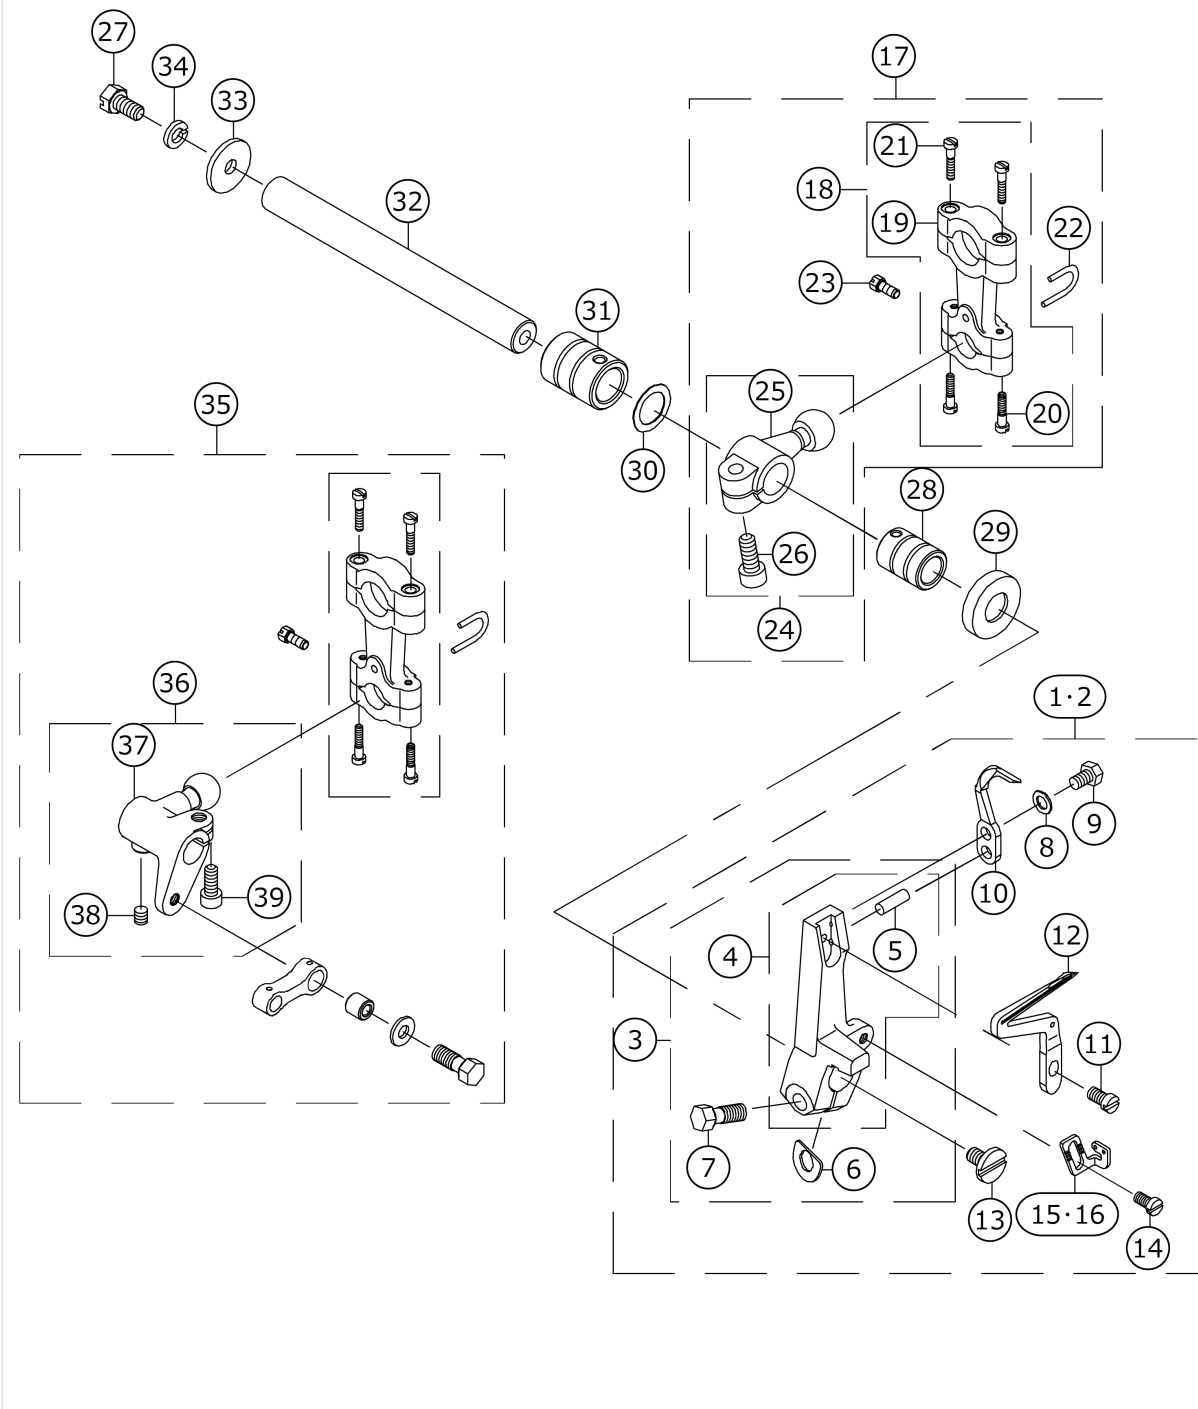

LOWER LOOPER COMPONENTS

MODEL	04S/14S	16S/43S	16S-50H
PARTS NO	15		16
	1		2
	25	37	
	24	38	
	17	35