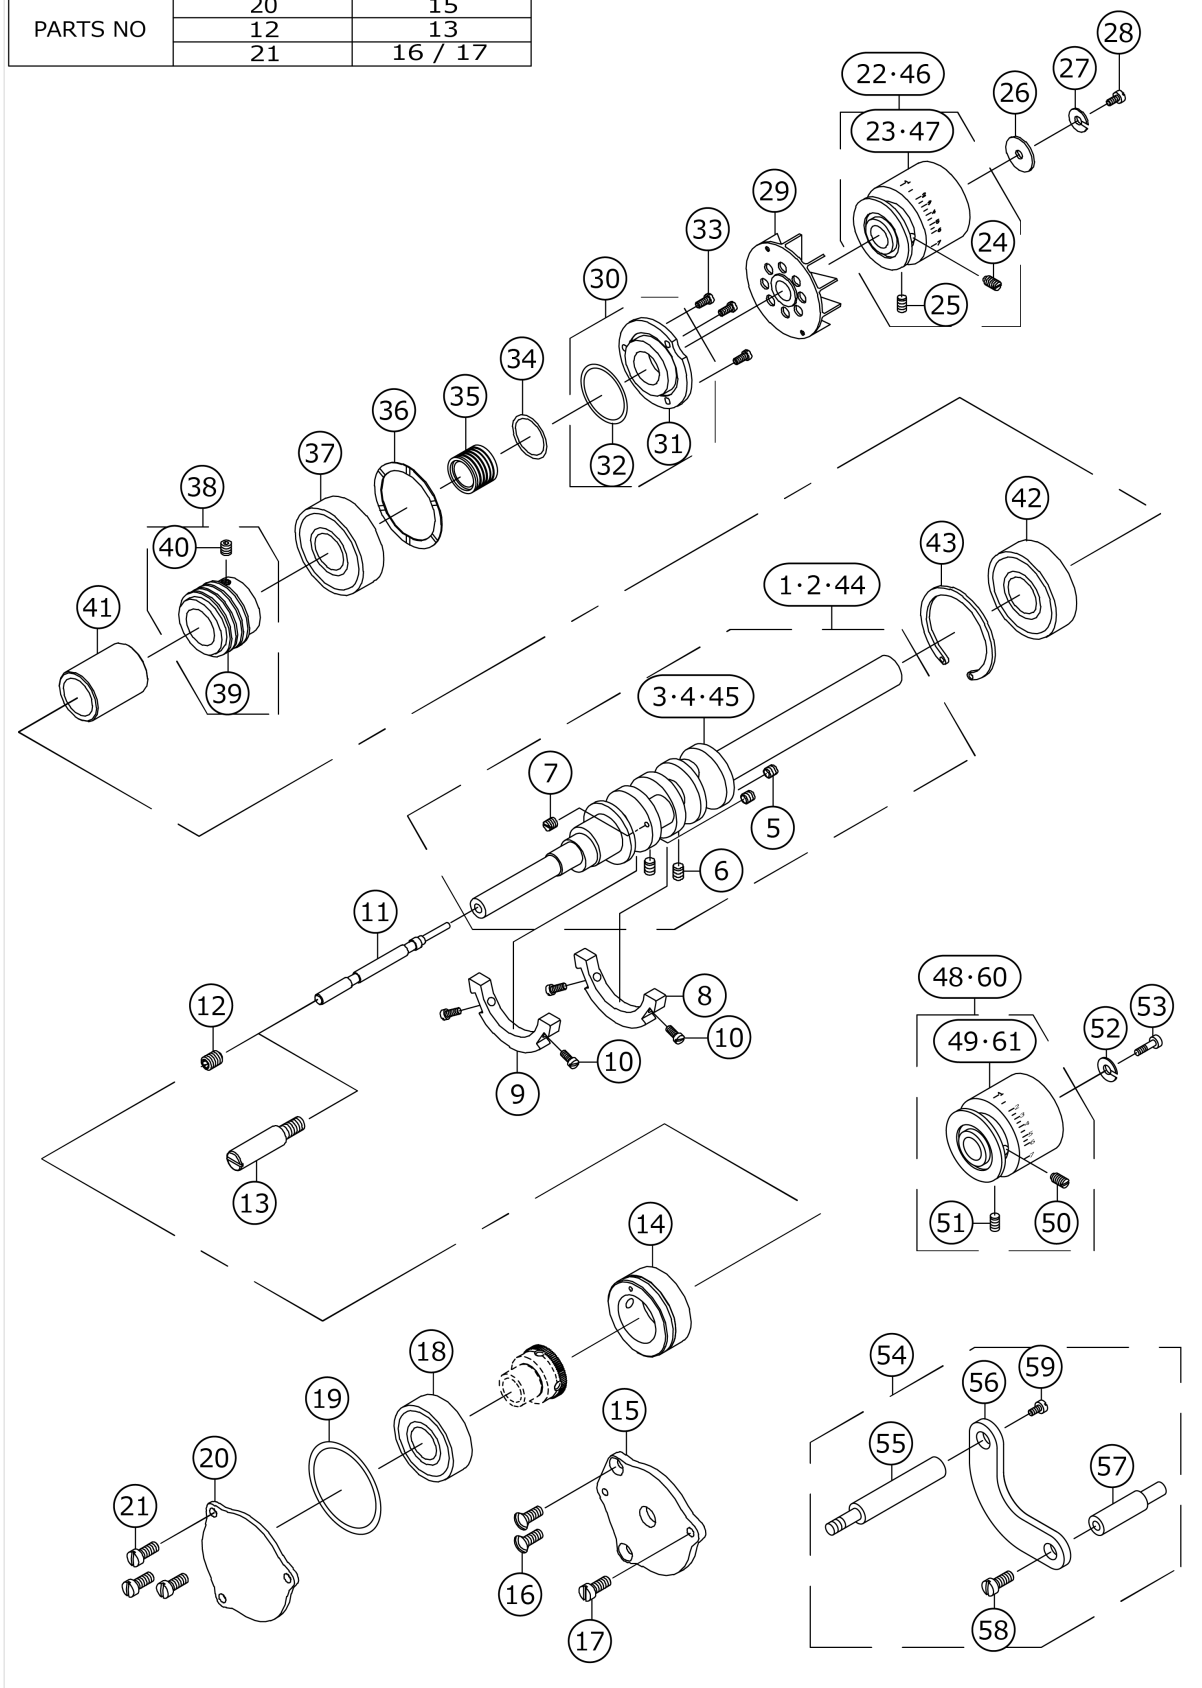

CRANKSHAFT COMPONENTS

MODEL	04S/14S	16S/43S
PARTS NO	20	15
	12	13
	21	16 / 17