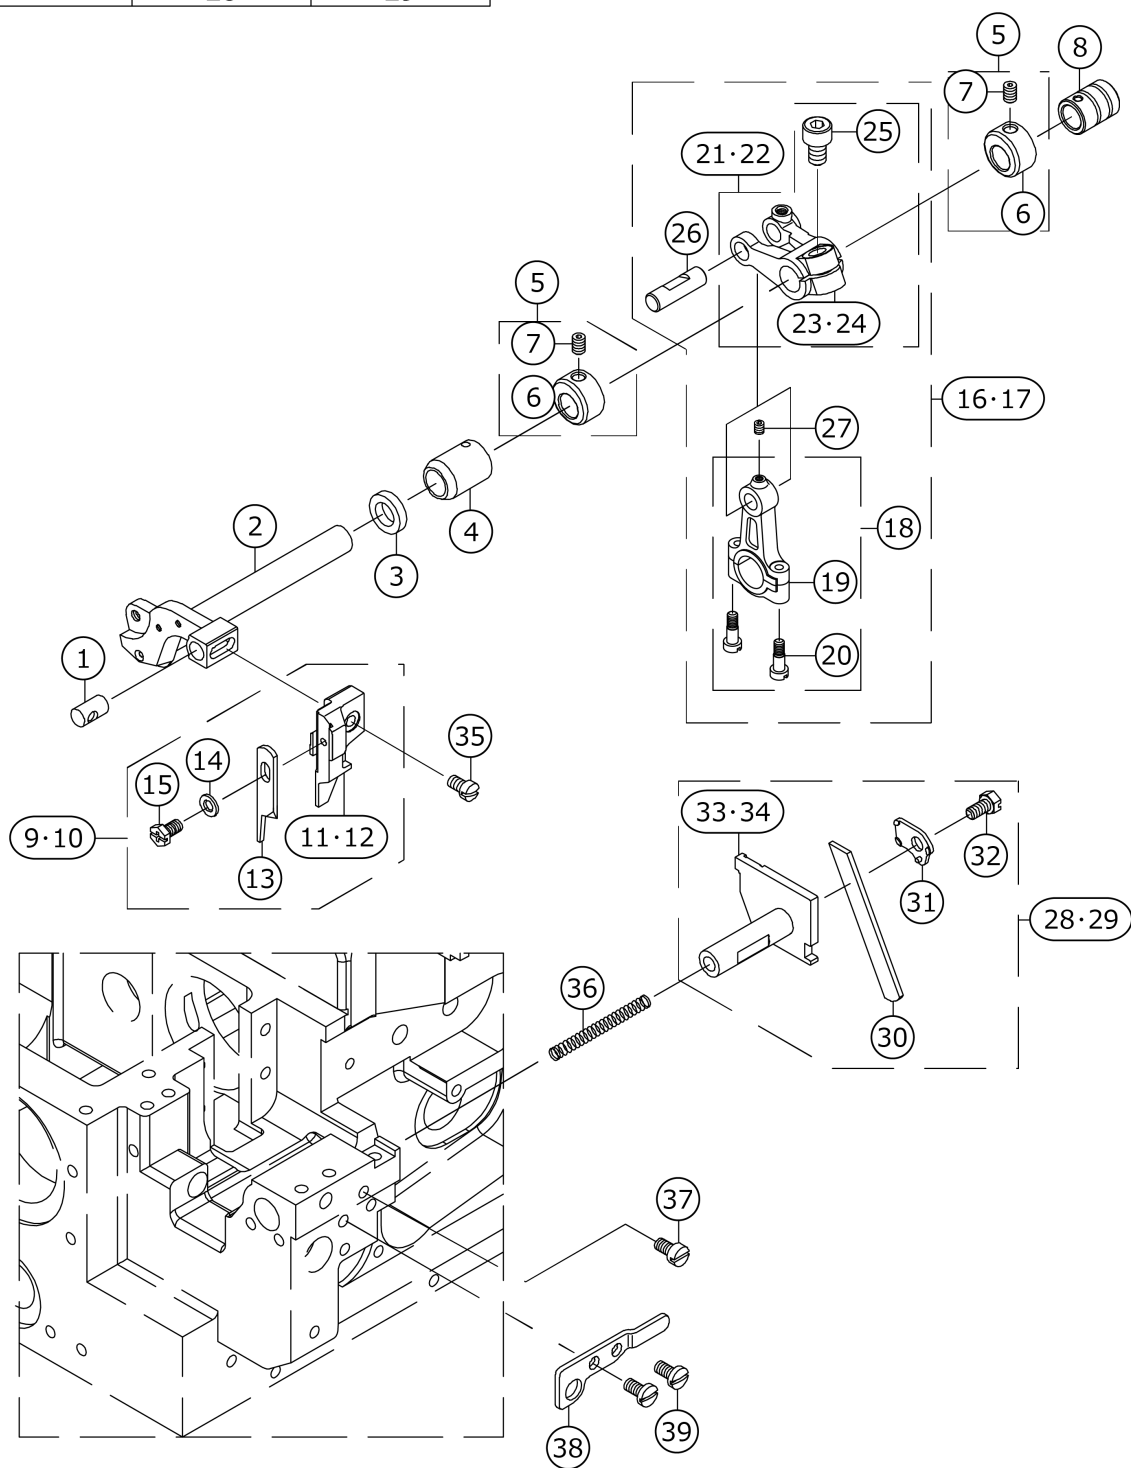

KNIFE COMPONENTS

MODEL	04S/14S	16S/43S
PARTS NO	23	24
	21	22
	16	17
	11	12
	9	10
	33	34
	28	29