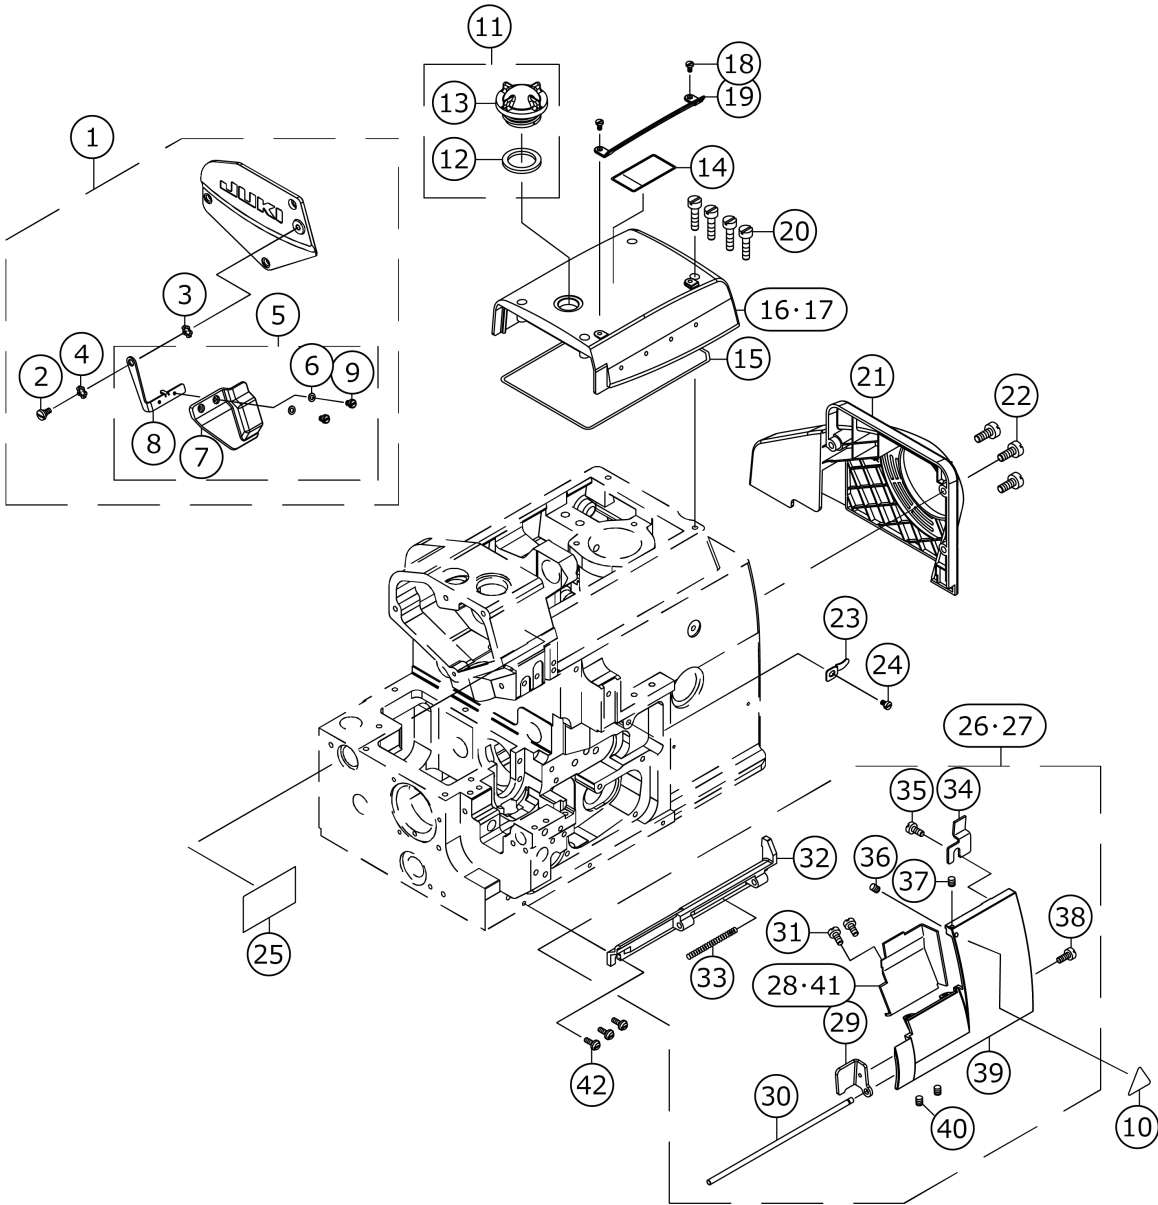

MISCELLANEOUS COVER COMPONENTS (3)

MODEL	04S/14S	16S/43S
PARTS NO	28	41
	26	27