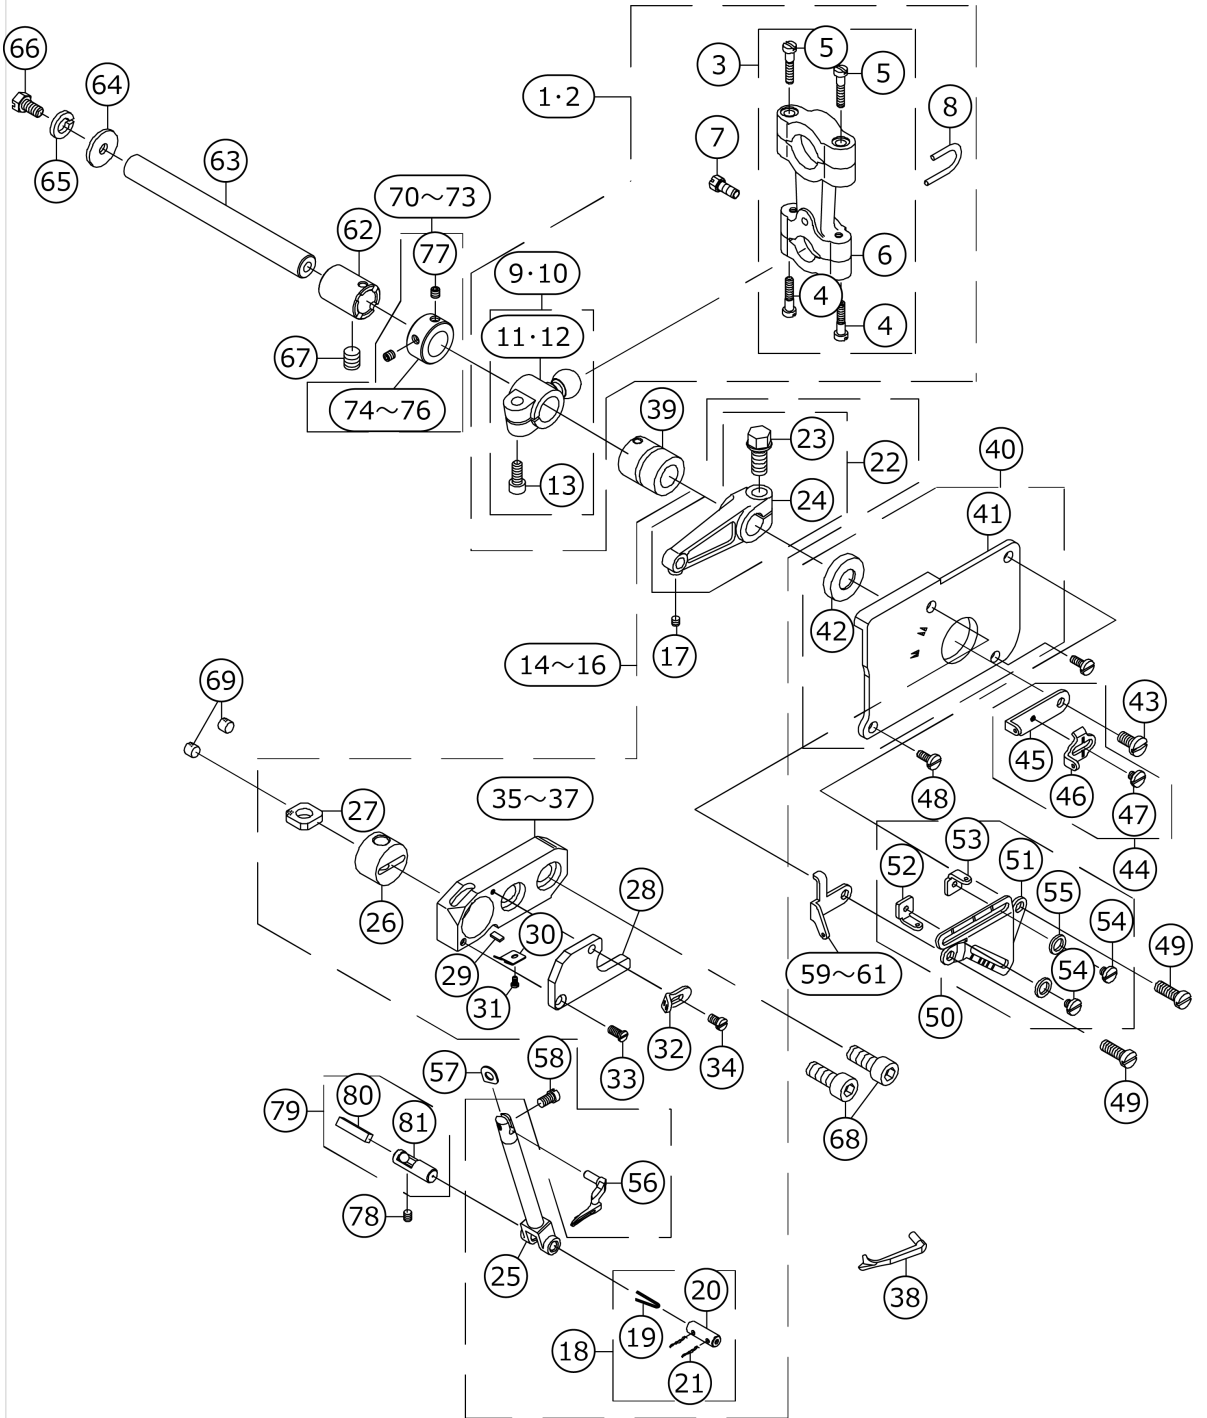

UPPER LOOPER COMPONENTS

MODEL	04S/16S	14S/43S	14S-44H	16S-50H
PARTS NO	73	72	70	71 + 72
	12	11	11	12
	10	9	9	10
	2	1	1	2
	35	36	37	35
		59		61
	14	15	81	14
	75	76	74	76