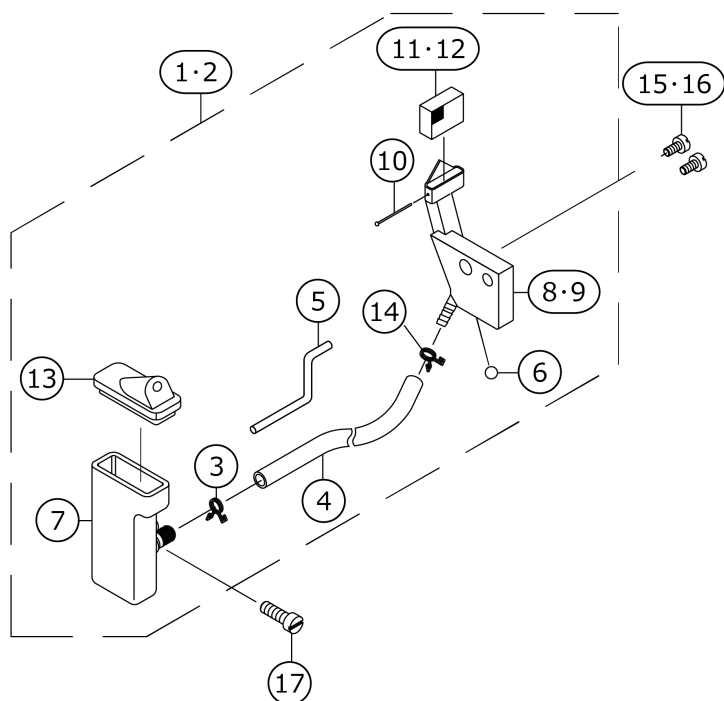

NEEDLE COOLER UNIT COMPONENTS

MODEL	04S/14S	16S/43S
PARTS NO	11	12
	8	9
	1	2
	15	16