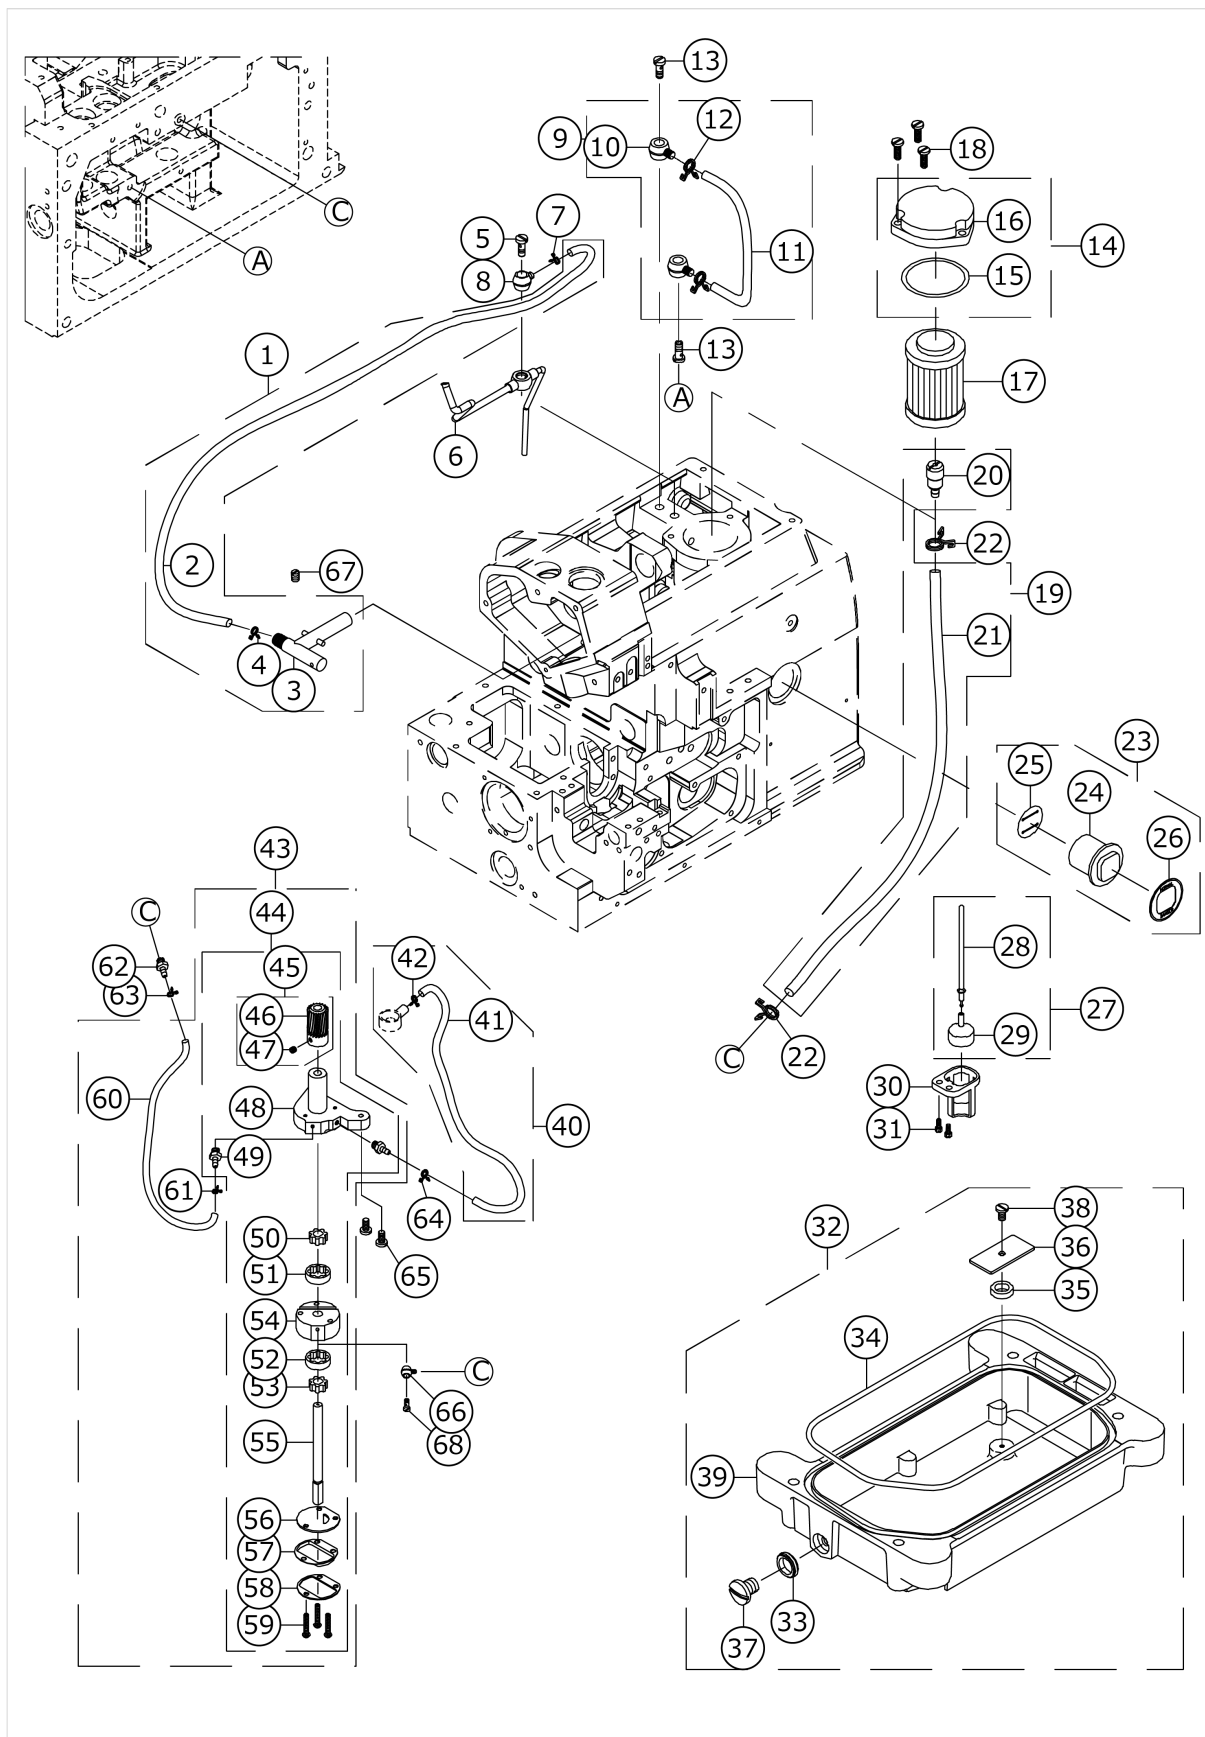

LUBRICATION MECHANISM COMPONENTS

No.	品番	品名	備考	子部品	消耗品	個数
1	70000327	OIL TUBU GROUP				1.00
2	70000326	HOSE		*		1.00
3	70000631	OIL TUBE		*		1.00
4	70000658	SPRING CLAMP		*		1.00
5	70000534	E_SCREW				1.00
6	70000693	COPPER TUBE				1.00
7	70000658	SPRING CLAMP				1.00
8	40159760	JOINT				1.00
9	70000329	HOSE COMB.				1.00
10	70000323	JOINT		*		2.00
11	70000325	HOSE		*		1.00
12	70000658	SPRING CLAMP		*		2.00
13	70000532	E_SCREW				2.00
14	70000675	OIL FILTER				1.00
15	70000144	O-RING		*		1.00
16	70000674	OIL FILTER COVER		*		1.00
17	70000312	OIL FILTER				1.00
18	70000520	E_SCREW				3.00
19	70000328	OIL TUBE COMB				1.00
20	70000428	JOINT		*		1.00
21	70000326	HOSE		*		1.00
22	70000658	SPRING CLAMP				2.00
23	40159762	OIL LEVEL INSPECTION LENS COMB.				1.00
24	70000157	OIL LEVEL INSPECTION LENS		*		1.00
25	70000158	NAME PLATE		*		1.00
26	40159761	NAME PLATE		*		1.00
27	70000160	OIL INDICATOR ROD COMB.				1.00
28	70000159	OIL INDICATOR ROD		*		1.00
29	70000261	OIL INDICATOR		*		1.00
30	70000262	BAFFLE				1.00
31	70000521	E_SCREW				2.00
32	40159764	OIL RESERVOIR COMB.				1.00
33	70000146	O-RING		*		1.00
34	70000273	OIL SEAL		*		1.00
35	70000381	MAGNET		*		1.00
36	70000382	BAFFLE		*		1.00
37	70000533	E_SCREW		*		1.00
38	70000518	E_SCREW		*		1.00
39	40159763	OIL RESERVOIR COMB.		*		1.00
40	70000267	HOSE COMB.				1.00
41	70000318	HOSE		*		1.00
42	70000657	SPRING CLAMP		*		1.00
43	70000716	PUMP COMB.				1.00
44	70000715	PUMP COMB.		*		1.00
45	70000260	GEAR		*		1.00
46	70000258	WORM WHEEL		*		1.00
47	70000582	M_SCREW		*		1.00
48	70000713	PUMP BODY		*		1.00
49	70000322	JOINT		*		2.00
50	40159765	GEAR		*		1.00