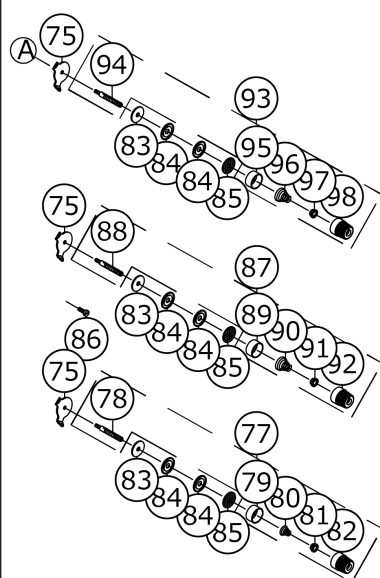

FOR(04S/14S)

FOR(16S/43S)

FOR(16S/43S)

FOR(04S)

FOR(14S/16S)

FOR(43S)

No.	品番	品名	備考	子部品	消耗品	個数
1	40159645	THREAD GUIDE PLATE	FOR 14S,43S			1.00
2	70000513	E_SCREW	FOR 04S,14S			1.00
3	70000173	FIXED PLATE COMB.	FOR 04S			1.00
4	70000832	FIXED PLATE COMB.	FOR 14S			1.00
5	70000822	THREAD GUIDE PLATE	FOR 04S	*		1.00
6	40159650	THREAD GUIDE PLATE	FOR 14S	*		1.00
7	70000164	FIXED PLATE		*		1.00
8	70000498	E_SCREW	FOR 04S,14S	*		1.00
9	70000549	E_SCREW	FOR 04S,14S			1.00
10	40159646	THREAD GUIDE PLATE	FOR 04S,16S			1.00
11	70000174	FIXED PLATE COMB.	FOR 16S			1.00
12	70000833	FIXED SEAT COMB.	FOR 43S			1.00
13	70000171	FIXED SEAT		*		1.00
14	70000559	E_SCREW	FOR 16S,43S	*		1.00
15	70000498	E_SCREW	FOR 16S,43S	*		2.00
16	40159647	THREAD GUIDE PLATE	FOR 16S	*		1.00
17	40159651	THREAD GUIDE PLATE	FOR 43S	*		1.00
18	40159648	THREAD GUIDE PLATE		*		1.00
19	70000169	FIXED BLOCK		*		1.00
20	70000513	E_SCREW	FOR 16S,43S			2.00
21	70000555	E_SCREW	FOR 16S,43S			1.00
22	70000168	THREAD GUIDE PLATE				1.00
23	70000629	CATCHER				1.00
24	70000653	CRAMP		*		1.00
25	70000652	CRAMP		*		1.00
26	70000572	M_SCREW		*		1.00
27	40159629	M_SCREW		*		1.00
28	70000598	SPRING		*		1.00
29	70000626	THREAD GRIP		*		1.00
30	70000627	THREAD GRIP		*		1.00
31	*****	NEEDLE CLAMP	REFER MO-6800S GAUGE TABLE			1.00
32	*****	NEEDLE CLAMP	REFER MO-6800S GAUGE TABLE	*		1.00
33	*****	NEEDLE CLAMP	REFER MO-6800S GAUGE TABLE	*		1.00
34	70000498	E_SCREW		*		2.00
35	70000567	M_SCREW	FOR 04S,14S	*		1.00
36	70000831	M_SCREW	FOR 16S,43S	*		1.00
37	70000628	THREAD CROSSING	FOR 14S	*		1.00
38	70000828	THREAD CROSSING	FOR 04S	*		1.00
39	70000829	THREAD CROSSING	FOR 43S	*		1.00
40	*****	NEEDLE	REFER MO-6800S GAUGE TABLE			2.00
41	*****	NEEDLE	REFER MO-6800S GAUGE TABLE			1.00
42	*****	NEEDLE	REFER MO-6800S GAUGE TABLE			3.00
43	70000550	E_SCREW				2.00
44	70000469	NEEDLE GUARD	FOR 04S,14S			1.00