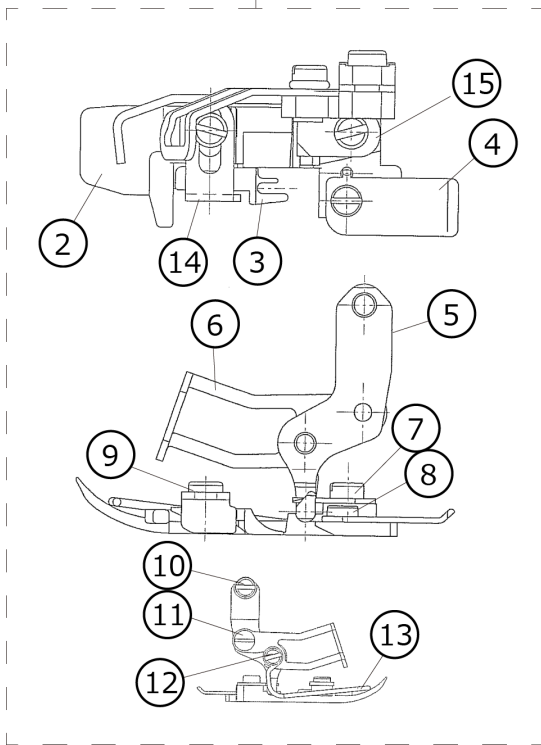

MO-6800S GAUGE TABLE PRESSER FOOT COMPONENTS (2)

1