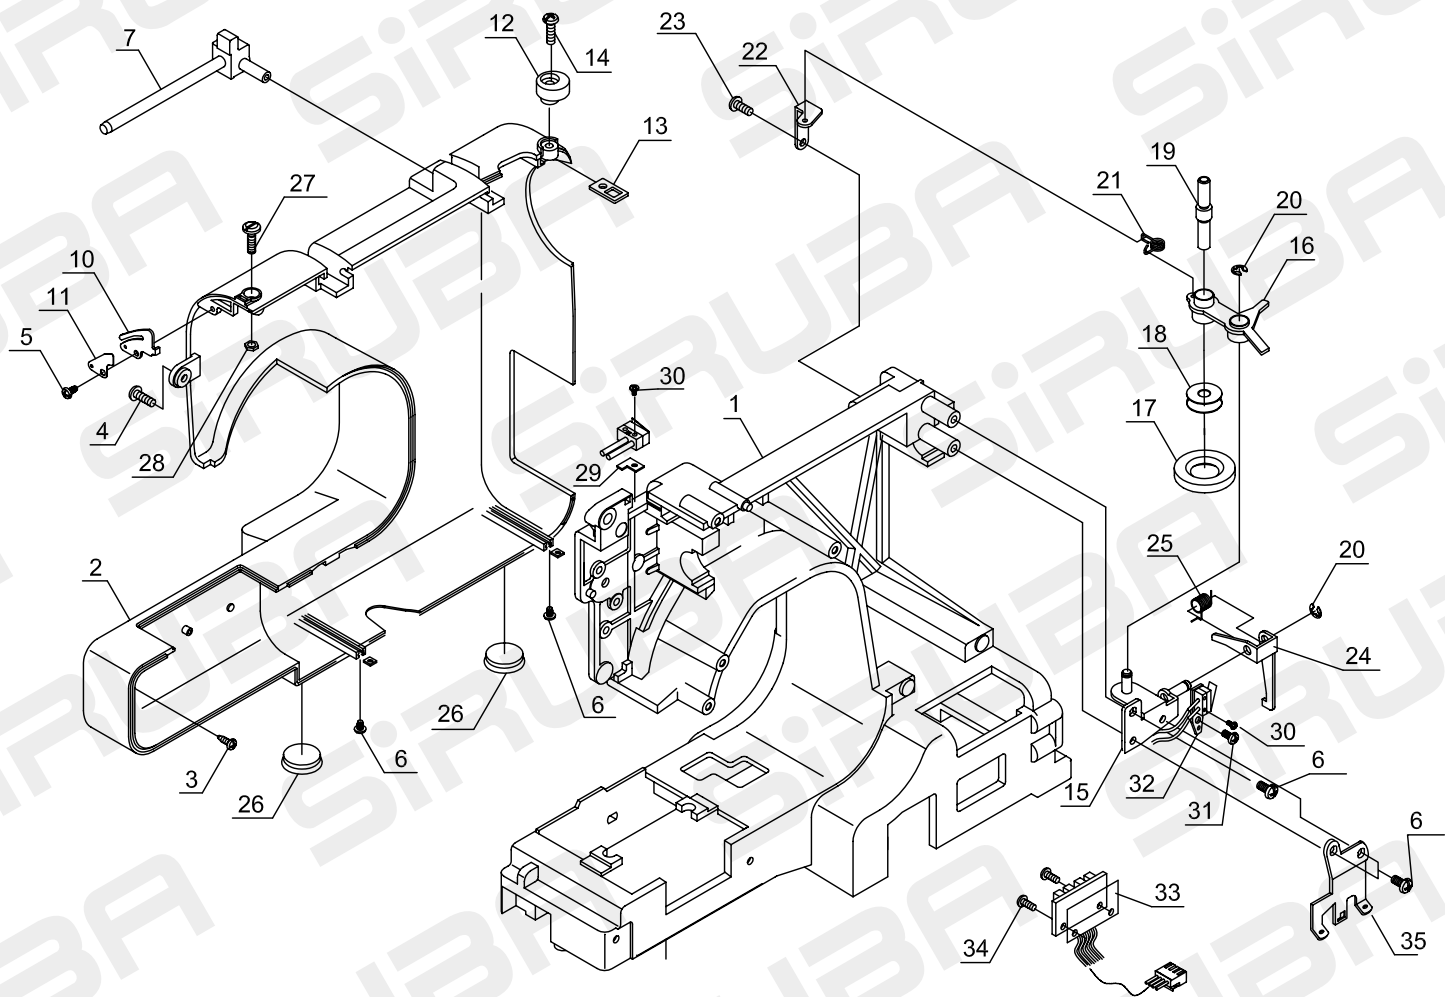

## PARTS LIST

Key	Parts No	Name of Parts	Key	Parts No	Name of Parts
1	SJ-C2900-001	Arm	30	SJ-000080206	+pan head T screw 2x8
2	SJ-C2900-003	Back cover	31	SJ-266009009	screw 3x0.5*6
3	SJ-000009906	+pan head T screw 3x14	32	SJ-128022	Switch plate
4	SJ-000081706	+binding head screw 4x12	33	SJ-128126	Sensor control plate base
5	SJ-000087908	+binding head screw 3x8	34	SJ-266009009	screw 3x0.5*6
6	SJ-000081407	+binding head screw 4x8	35	SJ-C168-012	Sensor control plate
7	SJ-168070046	Spool pin			
9	SJ-218014	Handle			
10	SJ-168211	Threading guide (A)			
11	SJ-168212	Threading guide shrapnel			
12	SJ-321143000	Bobbin winder stopper			
13	SJ-168068	Front cover bracket			
14	SJ-000085501	+binding head screw 4x18			
15	SJ-168053001	Bobbin winder crank base			
16	SJ-C168-007	Bobbin winder crank			
17	SJ-266033008	Bobbin winder fell			
18	SJ-266032007	Bobbin winder shaft ring			
19	SJ-986062	Bobbin winder shaft			
20	SJ-000001207	Snap ring E-4			
21	SJ-360046003	Bobbin winder crank spring			
22	SJ-168075	Bobbin winder spring holder			
23	SJ-000081500	+binding head screw 4x10			
24	SJ-168055	Clutch rod			
25	SJ-168056	Clutch rod spring			
26	SJ-266020006	Rubber cushion			
27	SJ-168502	Bobbin winder regulate lead shaft			
28	SJ-000010003	Rapid nut M4x0.7			
29	SJ-296122	Switch plate			