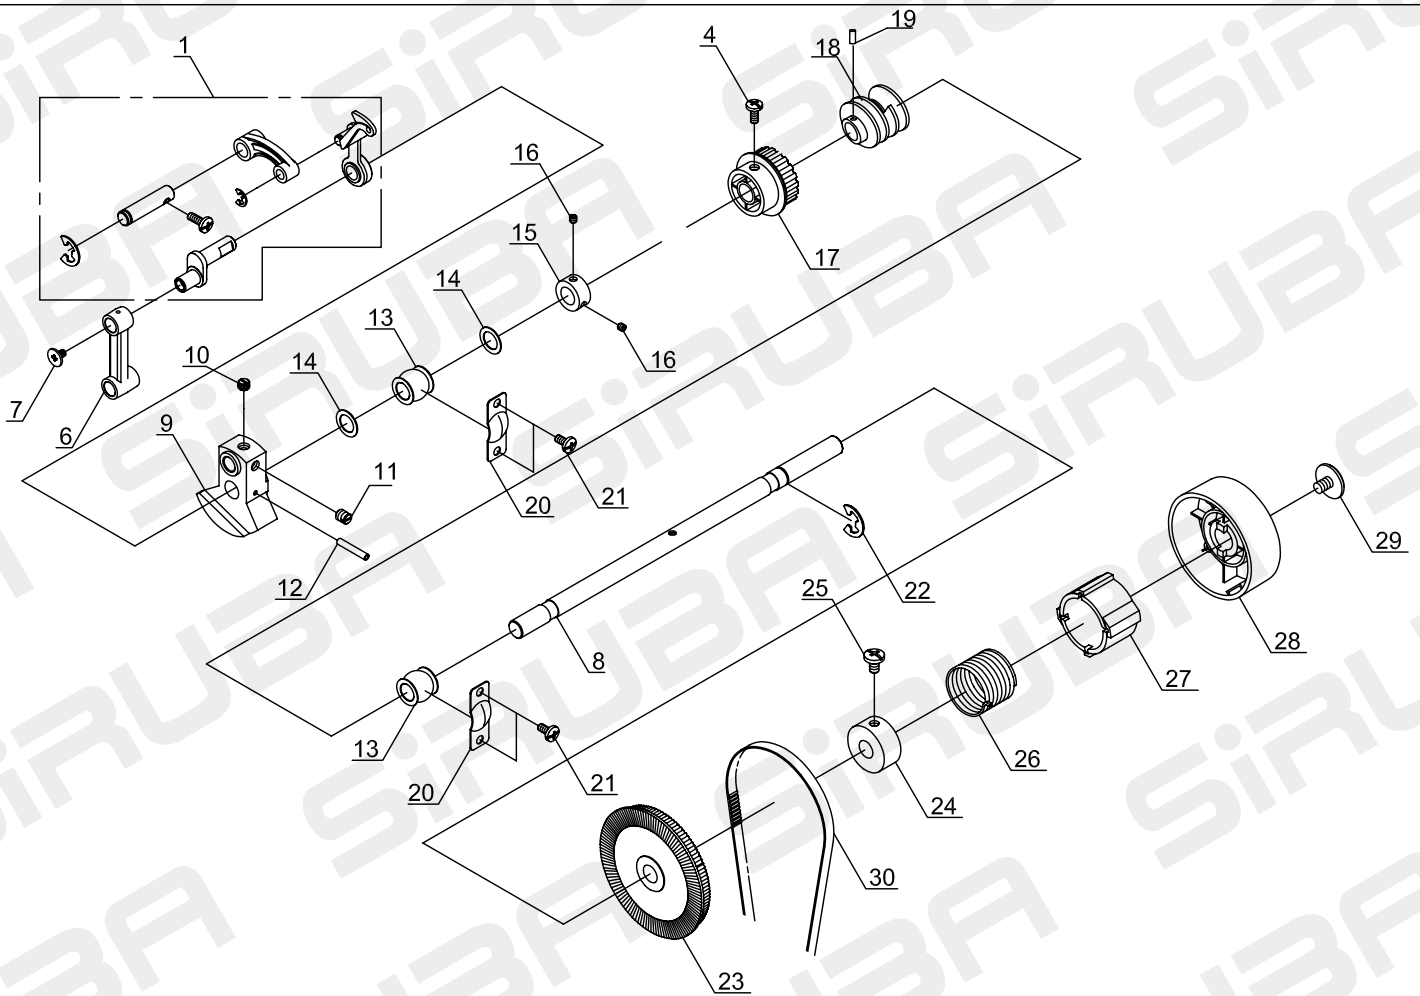

Key	Parts No	Name of Parts	Key	Parts No	Name of Parts
1	SJ-SCM988-020	Thread take-up lever	30	SJ-730161	Motor belt (488-2GT)
2					
3					
4					
5					
6	SJ-218504006	Needle bar rod			
7	SJ-321146003	Needle bar rod screw			
8	SJ-C2900-013	Upper shaft			
9	SJ-128029	Thread take-up crank			
10	SJ-101040008	Set screw SM15/64-28*6.5			
11	SJ-574057006	Set screw SM15/64-28*4			
12	SJ-000006408	Spring pin 3*20			
13	SJ-268007209	Upper shaft bushing			
14	SJ-000013305	Thrust washer 10.2*15*0.5			
15	SJ-620060008	Upper shaft ring			
16	SJ-000079608	Hexagon socket screw11/64*4			
17	SJ-168010	Timing gear A			
18	SJ-C168-016	Upper shaft worm			
19	SJ-000006914	Spring pin 2*12			
20	SJ-268005220	Bushing plate			
21	SJ-000081407	+binding head screw 4*8			
22	SJ-000001609	Span ring E-9			
23	SJ-168011	Timing pulley			
24	SJ-168012	Clutch bushing			
25	SJ-000079309	Hexagon socket screw5*5			
26	SJ-868031	Clutch spring			
27	SJ-128144	Clutch			
28	SJ-168013008	Hand wheel			
29	SJ-868024	Stop motion large screw