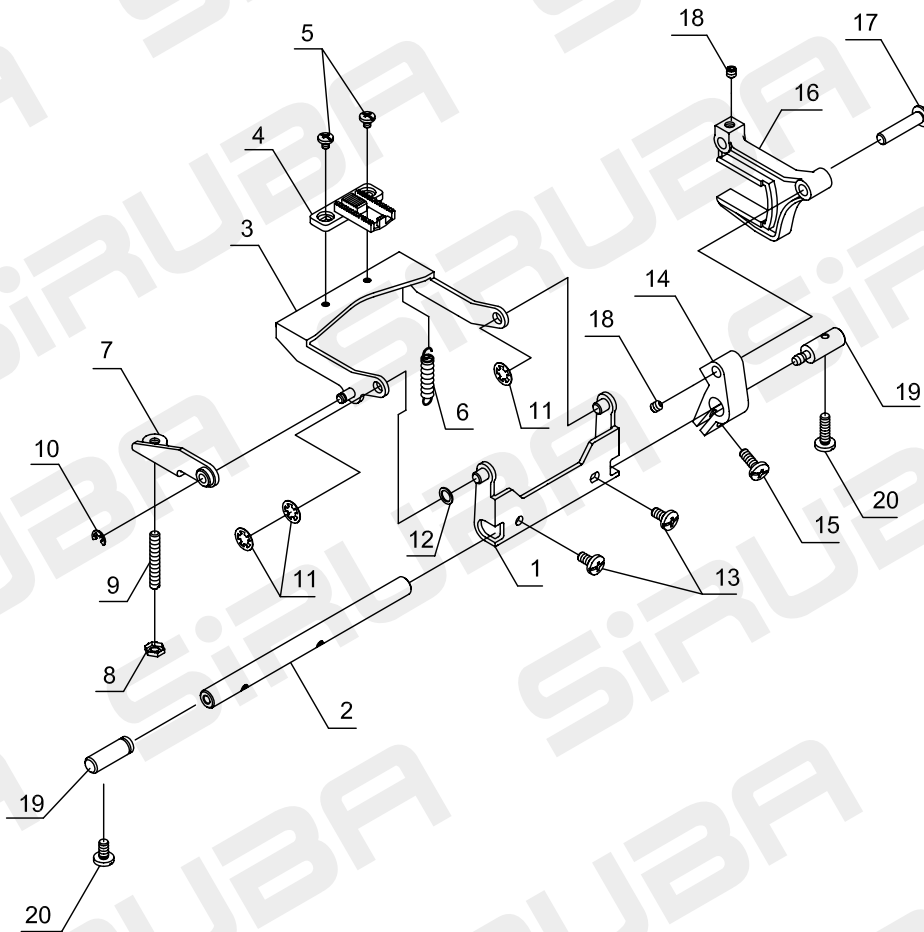

Key	Parts No	Name of Parts	Key	Parts No	Name of Parts
1	SJ-730138	Feed dog base crank			
2	SJ-730130	Feed rock shaft			
3	SJ-168105	Feed dog base			
4	SJ-C168-025	Feed dog			
5	SJ-000082305	+binding head screw 3*5			
6	SJ-730139	Feed dog base spring			
7	SJ-730117	Feed lifting crank			
8	SJ-000010003	Rapid nut M4*0.7			
9	SJ-730171	Screw			
10	SJ-000001104	Snap ring E-3			
11	SJ-000002404	Snap ring CS-4.5			
12	SJ-281040009	Plain washer 5.1*7.3*0.5			
13	SJ-000081407	+binding head screw 4*8			
14	SJ-730129	Feed rock crank			
15	SJ-000079309	Set screw 4*12			
16	SJ-730107	Feed driving rod			
17	SJ-730108	Feed driving rod shaft			
18	SJ-000079103	Hexagon socket screw 4*4			
19	SJ-730133	Feed rock shaft index pin			
20	SJ-000081706	+binding head screw 4*14			
22	SJ-000084400	Flat head screw 4*8