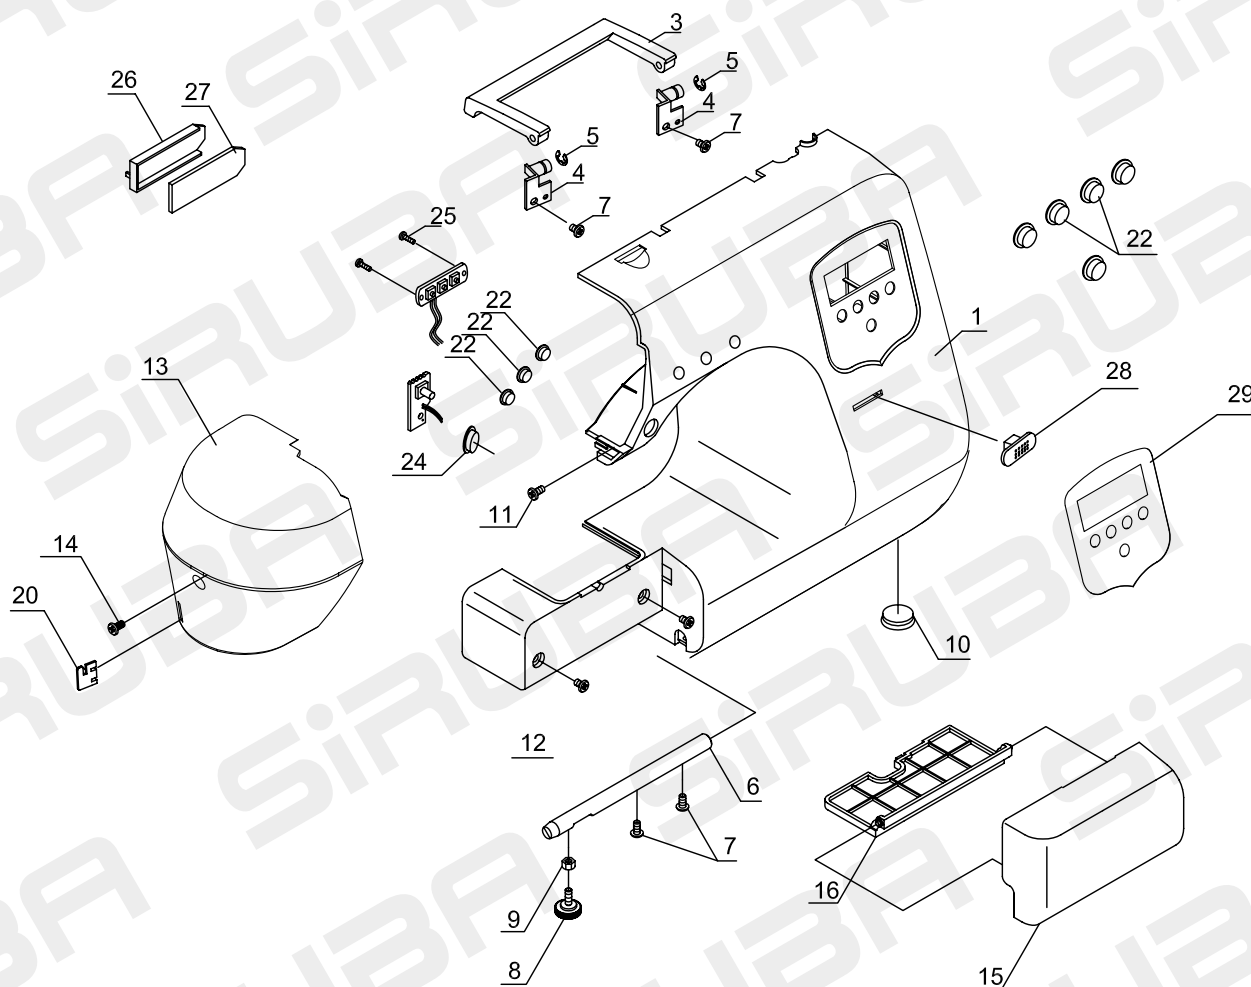

## PARTS LIST

Key	Parts No	Name of Parts	Key	Parts No	Name of Parts
1	SJ-C2900-001	Arm	30	SJ-000080206	+pan head T screw 2x8
2	SJ-C2900-003	Back cover	31	SJ-266009009	screw 3x0.5*6
3	SJ-000009906	+pan head T screw 3x14	32	SJ-128022	Switch plate
4	SJ-000081706	+binding head screw 4x12	33	SJ-128126	Sensor control plate base
5	SJ-000087908	+binding head screw 3x8	34	SJ-266009009	screw 3x0.5*6
6	SJ-000081407	+binding head screw 4x8	35	SJ-C168-012	Sensor control plate
7	SJ-168070046	Spool pin			
9	SJ-218014	Handle			
10	SJ-168211	Threading guide (A)			
11	SJ-168212	Threading guide shrapnel			
12	SJ-321143000	Bobbin winder stopper			
13	SJ-168068	Front cover bracket			
14	SJ-000085501	+binding head screw 4x18			
15	SJ-168053001	Bobbin winder crank base			
16	SJ-C168-007	Bobbin winder crank			
17	SJ-266033008	Bobbin winder fell			
18	SJ-266032007	Bobbin winder shaft ring			
19	SJ-986062	Bobbin winder shaft			
20	SJ-000001207	Snap ring E-4			
21	SJ-360046003	Bobbin winder crank spring			
22	SJ-168075	Bobbin winder spring holder			
23	SJ-000081500	+binding head screw 4x10			
24	SJ-168055	Clutch rod			
25	SJ-168056	Clutch rod spring			
26	SJ-266020006	Rubber cushion			
27	SJ-168502	Bobbin winder regulate lead shaft			
28	SJ-000010003	Rapid nut M4x0.7			
29	SJ-296122	Switch plate			