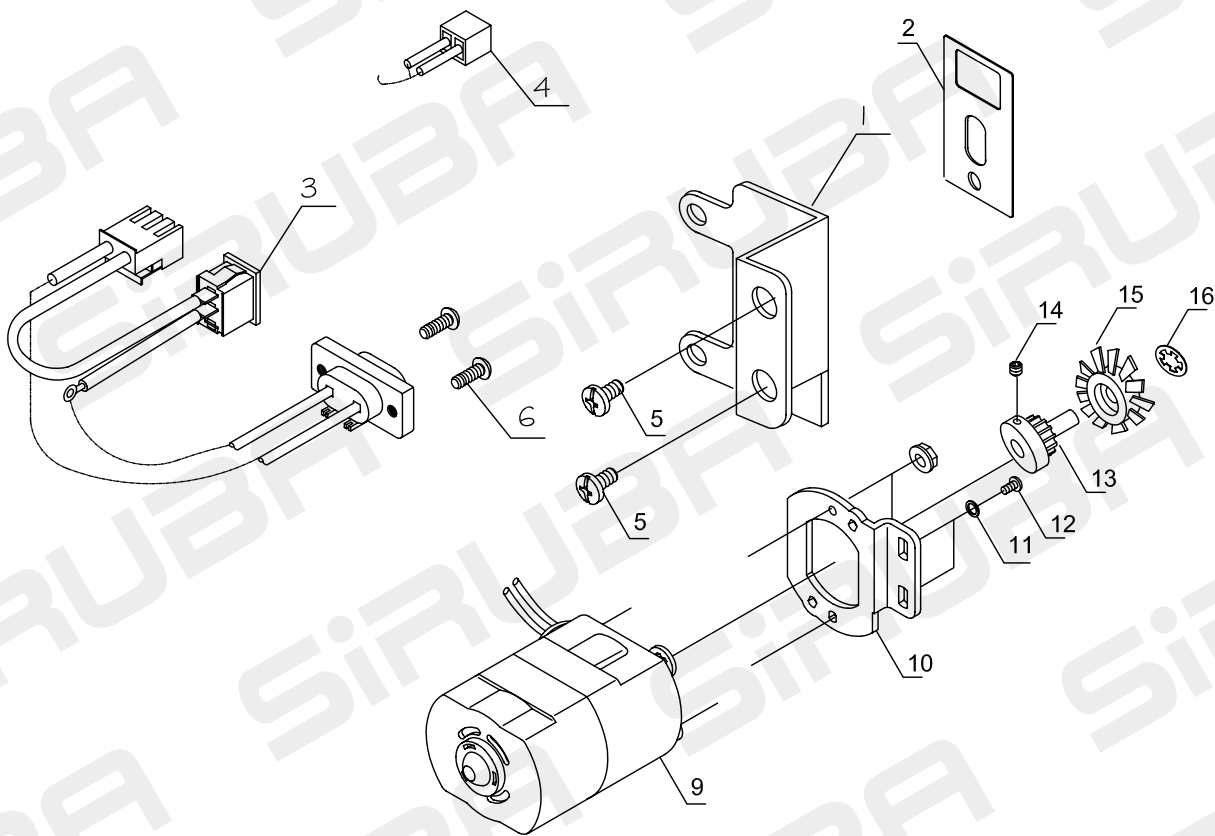

Key	Parts No	Name of Parts	Key	Parts No	Name of Parts
1	SJ-C2900-016	Power switch plate			
2	SJ-C2900-015	Switch show plate			
3	SJ-E-SCM168-CE	switch			
4	SJ-YSD5K02W-06	Food coatard box			
5	SJ-000081407	+-binding head screw 4*8			
6	SJ-000083007	+-Pan head screw 3*5			
9	SJ-M-FW2-13YM343-7	Motor			
10	SJ-168064	Motor plate			
11	SJ-000088002	Snap washer M5			
12	SJ-000083409	+-Pan head screw 5*10			
13	SJ-128114	Motor driving gear			
14	SJ-000079103	Hexagon socket screw 4*4			
15	SJ-128117	Motor fan			
16	SJ-000002301	snap ring cs-4