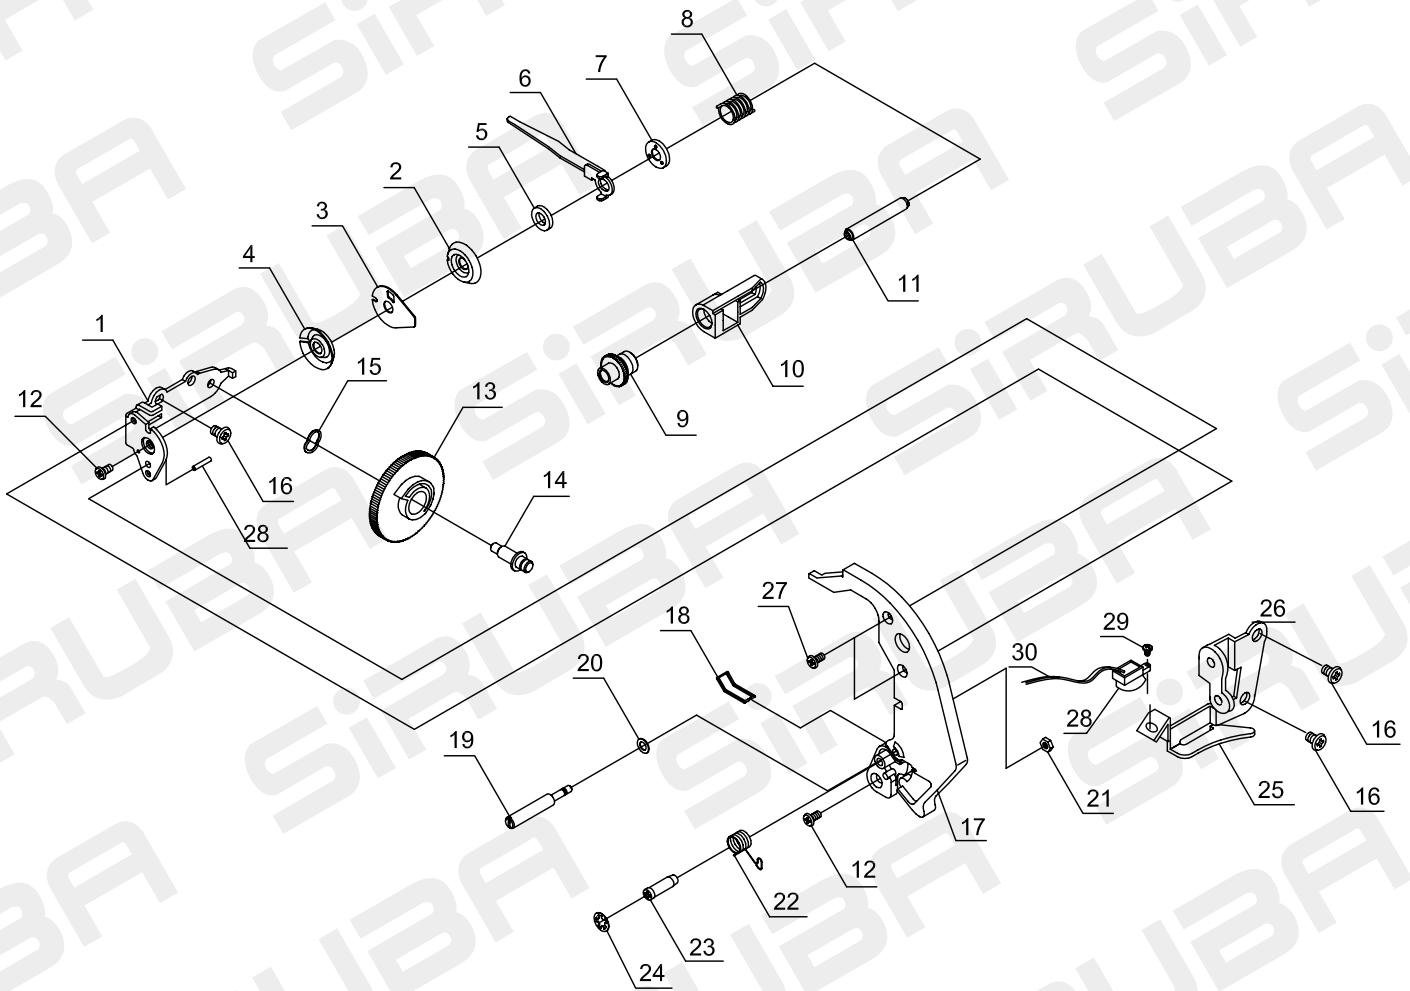

Key	Parts No	Name of Parts	Key	Parts No	Name of Parts
1	SJ-730022	Thread tension regulate plate	28	SJ-C168-027	Lamp base
2	SJ-868060	Thread tension regulate flat (Right)	29	SJ-000084709	binding head screw 3*6
3	SJ-868059	Middle plate	30	SJ-YSD5K02W07	LAMP
4	SJ-868060	Thread tension regulate flat (Left)			
5	SJ-868138	Plain washer 5.6X15X1			
6	SJ-C2900-012	Thread tension connecting plate			
7	SJ-868113	Spring set position plate			
8	SJ-868115	Thread tension regulate spring			
9	SJ-868118	Elastic regulator			
10	SJ-730023	Thread tension regulate plate			
11	SJ-868116	Thread tension regulator base shaft			
12	SJ-000082408	+binding head screw 3X6			
13	SJ-868114060	Thread tension regulate dial			
14	SJ-730197	Thread tension regulate shaft			
15	SJ-868234	Corrugated washer 9 m/m			
16	SJ-000081407	+binding head screw 4X8			
17	SJ-C2900-005	Threading guide			
18	SJ-168066	Threading guide spring			
19	SJ-218024	Threading guide shaft			
20	SJ-000012200	Plain washer 4X7X0.4			
21	SJ-000071002	Hexagon nut 3-3-5.5			
22	SJ-730105	thread take-up spring			
23	SJ-262026000	Spring set shaft			
24	SJ-000002404	Snap ring CS-4.5			
25	SJ-C2900-010	threading guide shrapnel			
27	SJ-000084008	+Pan head screw 3X4			
28	SJ-000007008	Spring pin 1.6X10