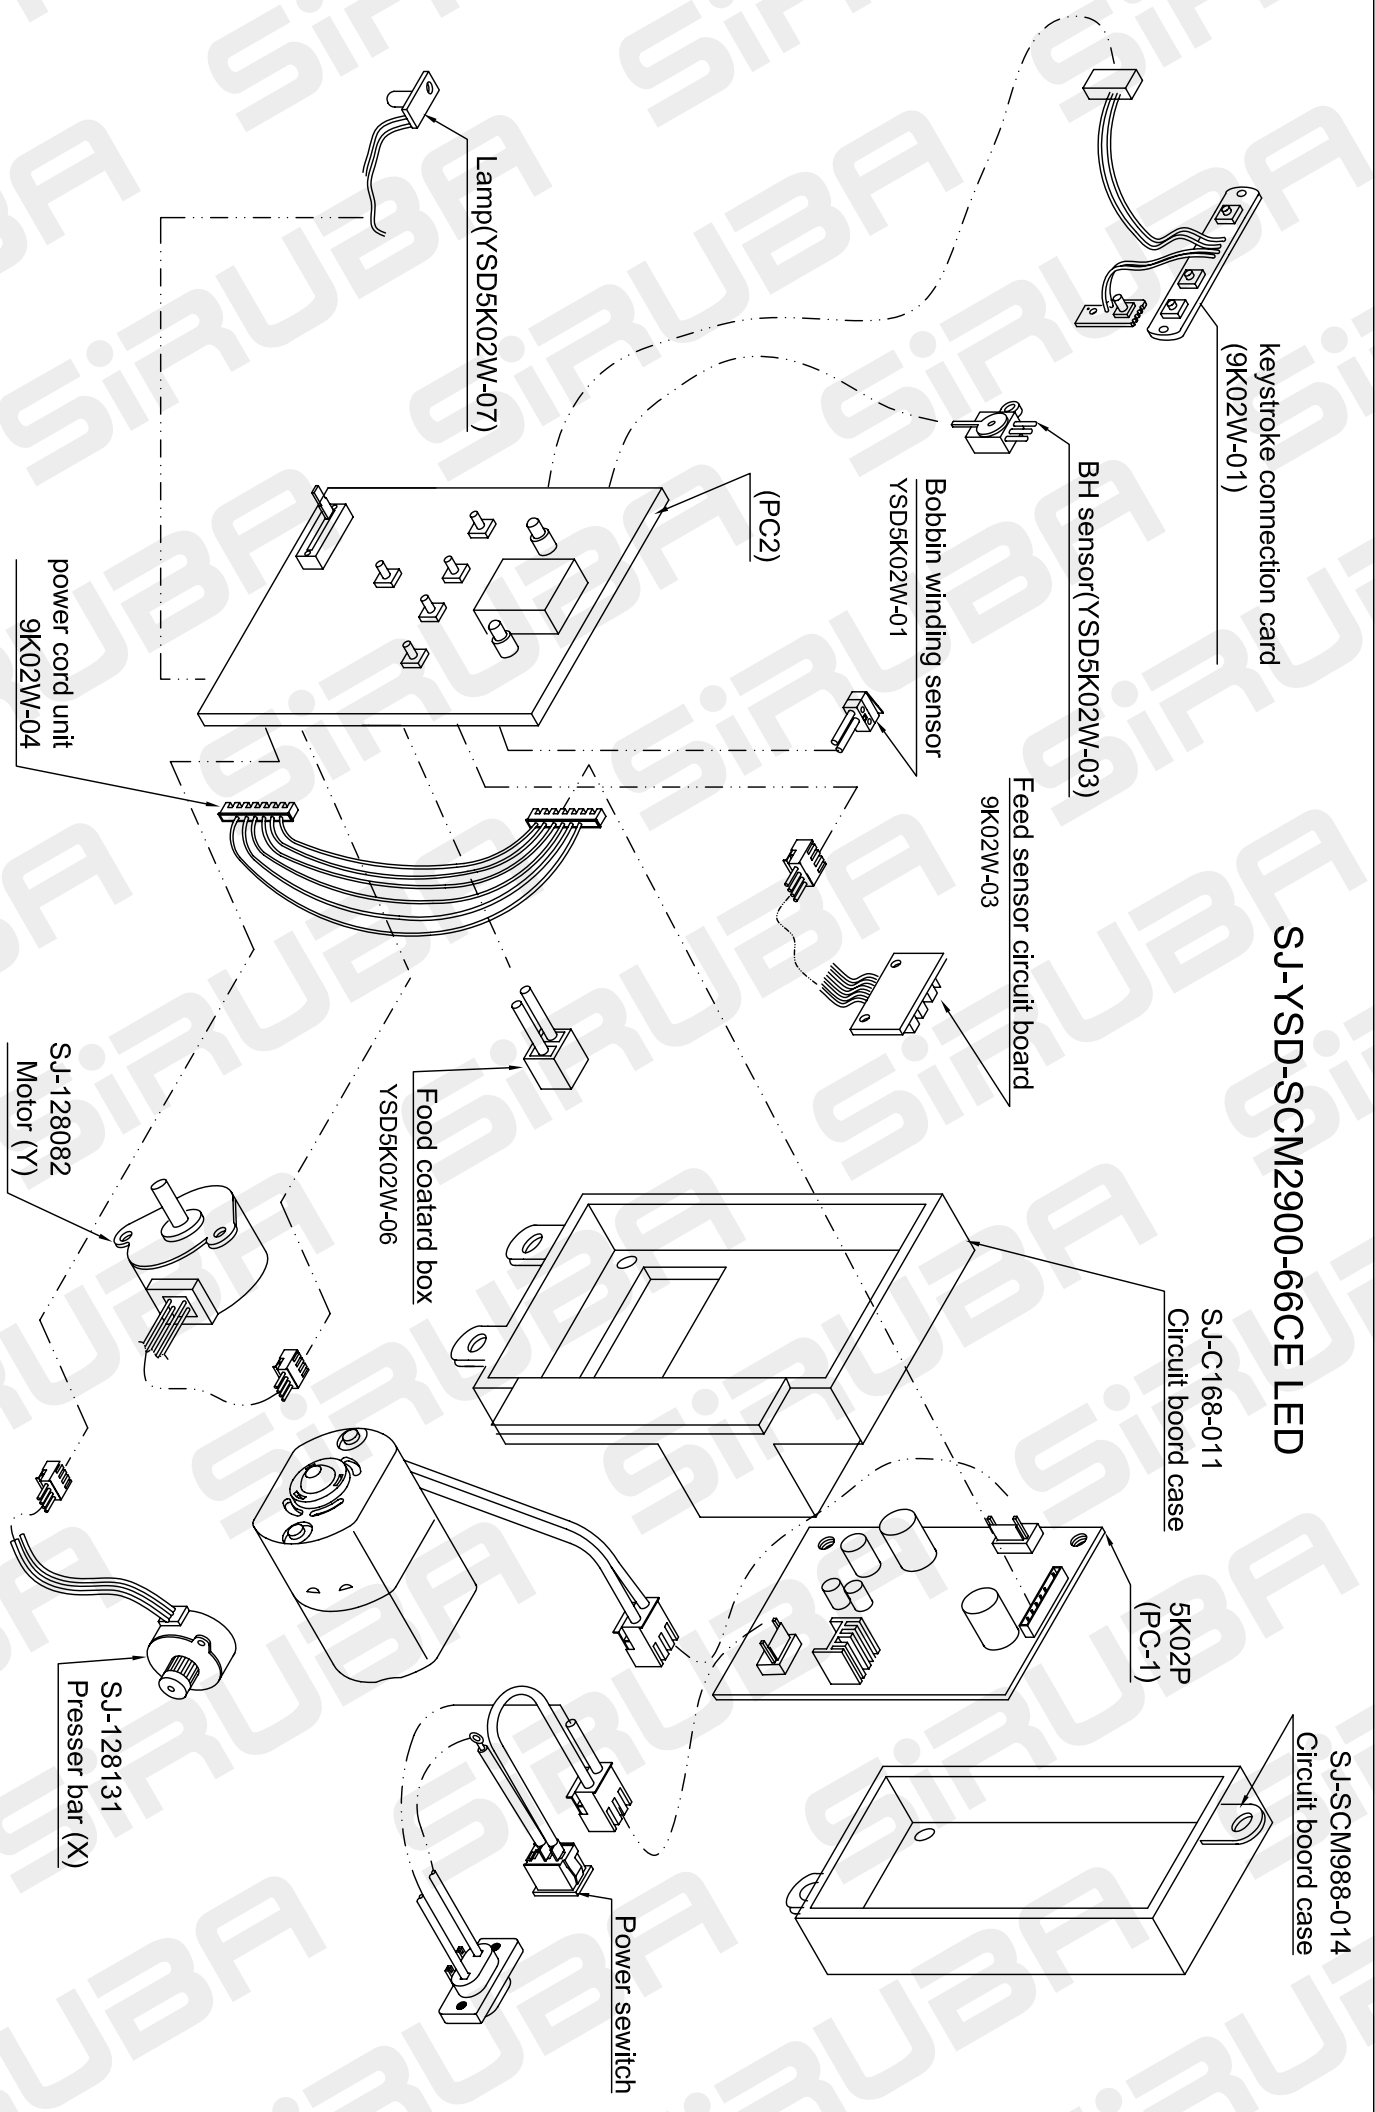

SJ-YSD-SCM2900-66CE LED

SJ-SCM988-014
Circuit board case

SJ-C168-011
Circuit board case

5K02P
(PC-1)

keystroke connection card
(9K02W-01)

BH sensor (YSD5K02W-03)

Bobbin winding sensor
YSD5K02W-01

Feed sensor circuit board
9K02W-03

Food coaltard box
YSD5K02W-06

Power switch

power cord unit
9K02W-04

SJ-128082
Motor (Y)

SJ-128131
Presser bar (X)

(PC2)

Lamp (YSD5K02W-07)