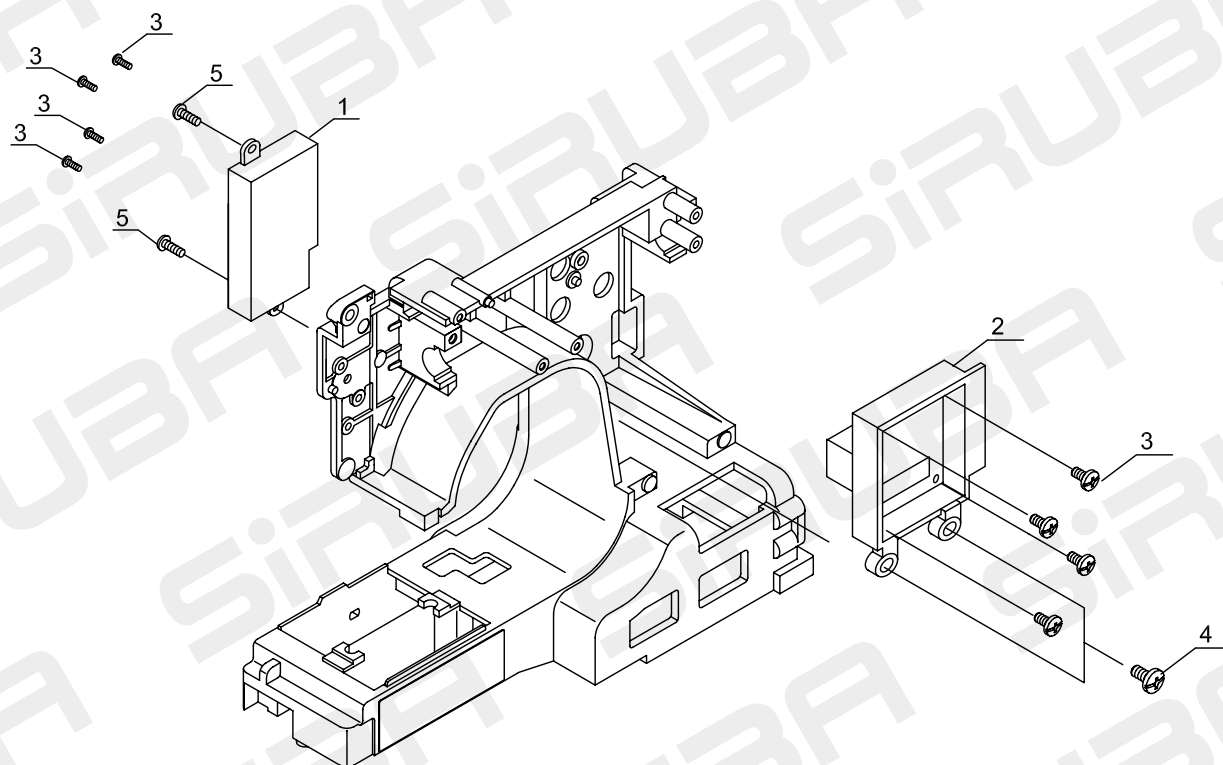

Key	Parts No	Name of Parts	Key	Parts No	Name of Parts
1	SJ-SCM988-014	Circuit board case (B)			
2	SJ-C168-011	Circuit board case (B)			
3	SJ-000087909	T screw 3*6			
4	SJ-000081603	+/-Pan head screw 4*12			
5	SJ-000081407	+/-binding head screw 4*8