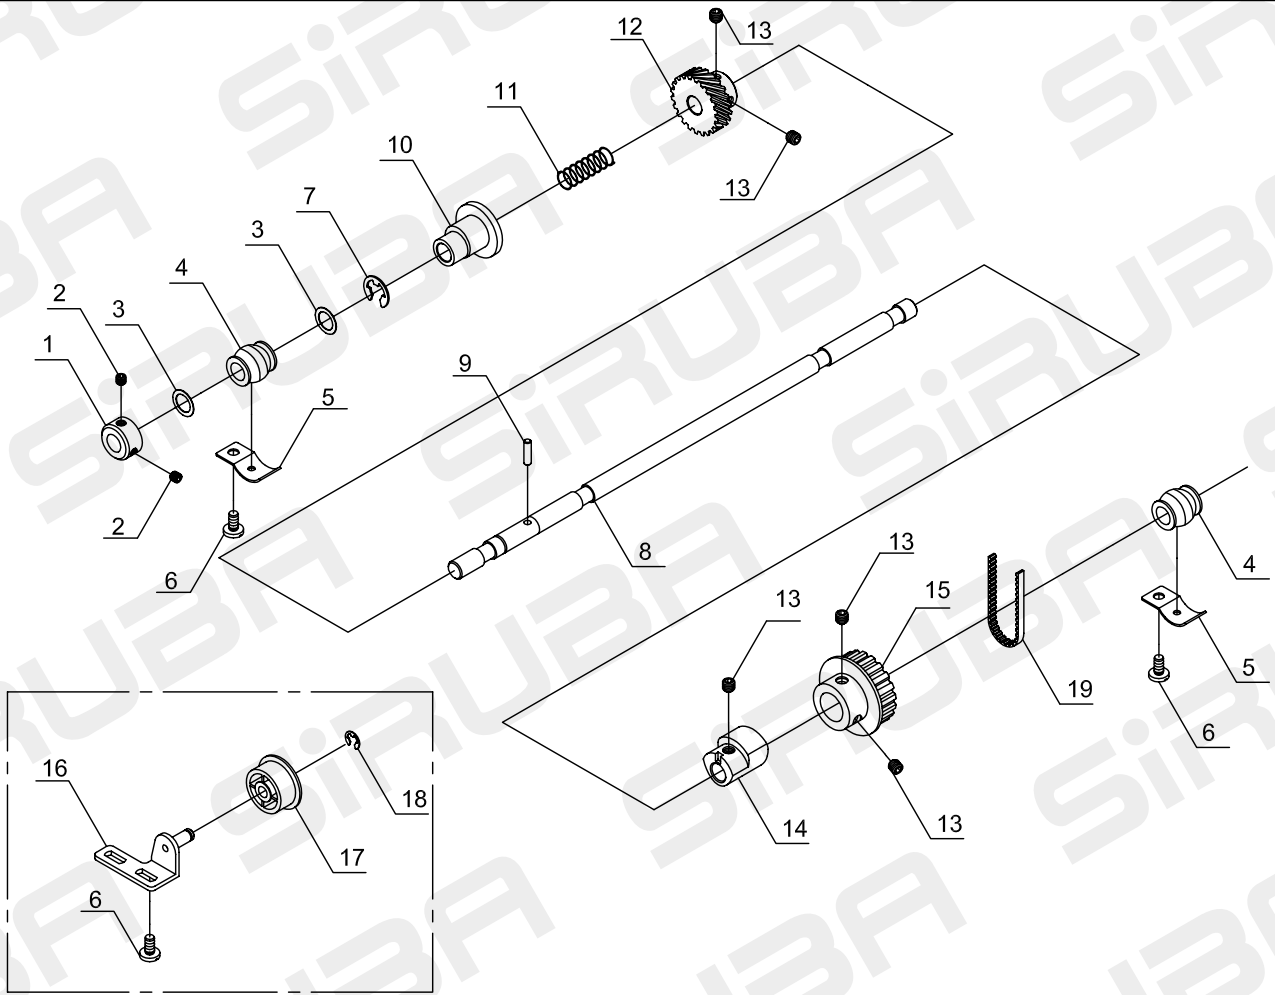

Key	Parts No	Name of Parts	Key	Parts No	Name of Parts
1	SJ-730122	Lower shaft ring			
2	SJ-000079103	Hexagon socket screw 4*4			
3	SJ-000013430	Thrust washer 8.2*12*0.25			
4	SJ-730123	Lower shaft bushing			
5	SJ-730124	Lower shaft bushing plate			
6	SJ-000081407	+binding head screw 4*8			
7	SJ-000001403	Snap ring E-6			
8	SJ-C2900-014	Lower shaft			
9	SJ-730116	Feed lifting cam pin			
10	SJ-730113	Feed lifting cam			
11	SJ-730115	Feed lifting connecting spring			
12	730121	Lower shaft gear			
13	SJ-000079309	Hexagon socket screw 5*5			
14	SJ-C168-041	Feed rock cam			
	SJ-C168-042	Feed rock cam			
15	SJ-C168-043	Timing gear B			
	SJ-C168-044	Timing gear B			
16	SJ-168063	Belt regulate wheel plate			
17	SJ-730083	Belt tension regulate wheel			
18	SJ-000001207	Snap ring E-4			
19	SJ-000092906	Timing belt 184XL