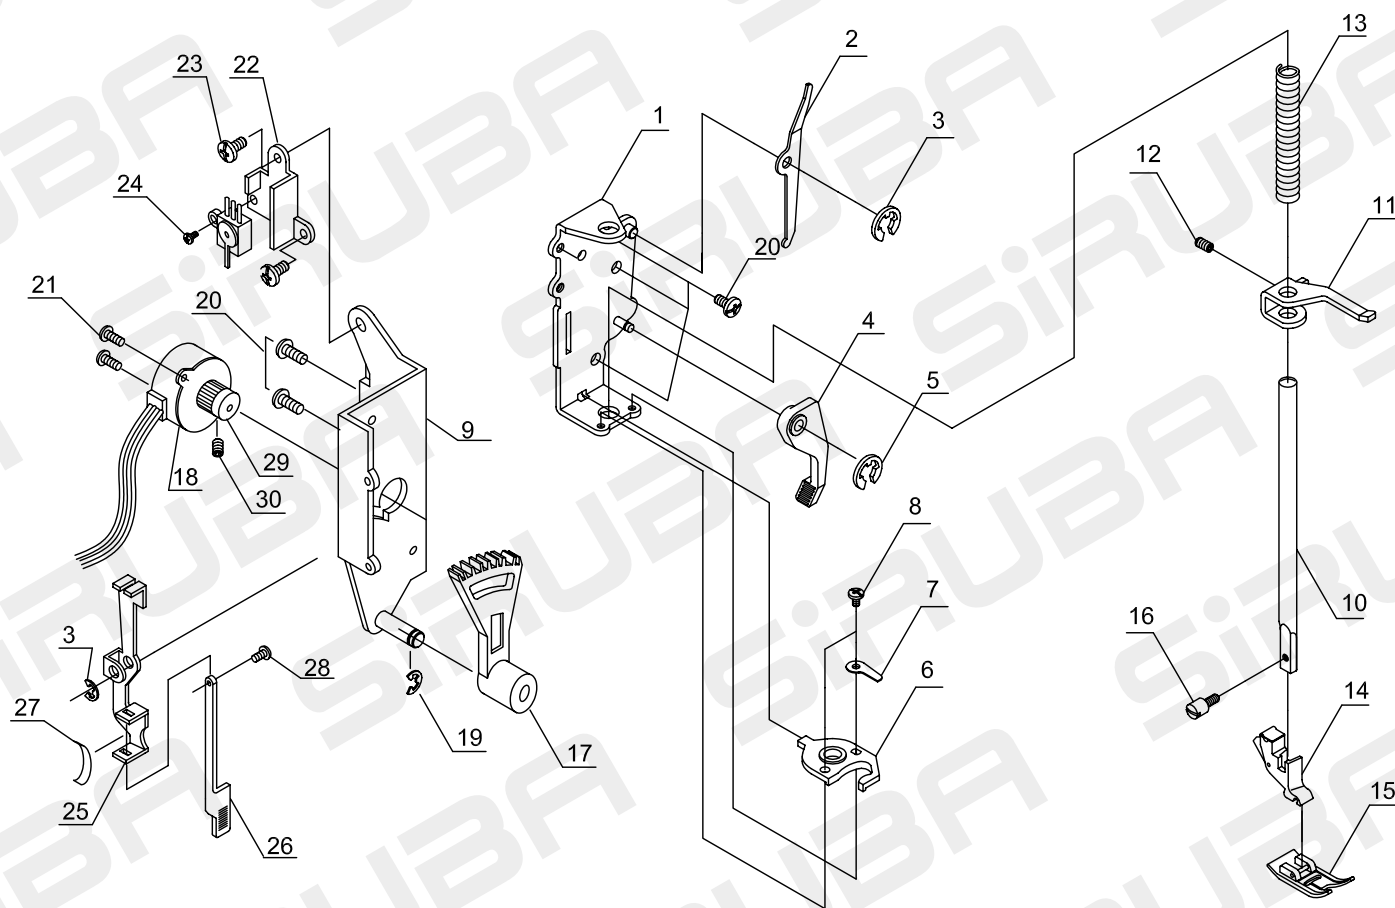

Key	Parts No	Name of Parts	Key	Parts No	Name of Parts
1	SJ-168219	Supporter base	30	SJ-000079000	Hexagon socket screw 3*4
2	SJ-730109	Release lever			
3	SJ-000001207	Snap ring E-4			
4	SJ-218021017	Presser bar lifter			
5	SJ-000001207	Snap ring E-4			
6	SJ-730092	Needle bar crank lead plate			
7	SJ-730099	Needle bar crank stop plate			
8	SJ-000082408	+binding head screw 3x6			
9	SJ-C168-001-1	Zigzag motor plate			
10	SJ-790049	Presser bar			
11	SJ-868078	Presser bar guide bracket			
12	SJ-000079402	Hexagon socket screw 4x8			
13	SJ-C168-024	Presser bar spring			
14	SJ-A-CY-7300F				
15		Presser foot			
16	SJ-270024003	Presser foot screw			
17	SJ-C168-002	Zigzag gear			
18	SJ-128131001	Presser bar spring			
19	SJ-000001104	Snap ring E-3			
20	SJ-000081407	+binding head screw 4*8			
21	SJ-000082305	+binding head screw 3*5			
22	SJ-128024	BH switch case			
23	SJ-000082305	+Pan head screw 3*5			
24	SJ-000087909	T screw 3*6			
25	SJ-C168-004	BH connecting crank			
26	SJ-128026	BH connecting rod			
27	SJ-868047	BH reguate shrapnel			
28	SJ-730175	+Pan head screw 2*3			
29	SJ-128081	Motor bear (zigzag)