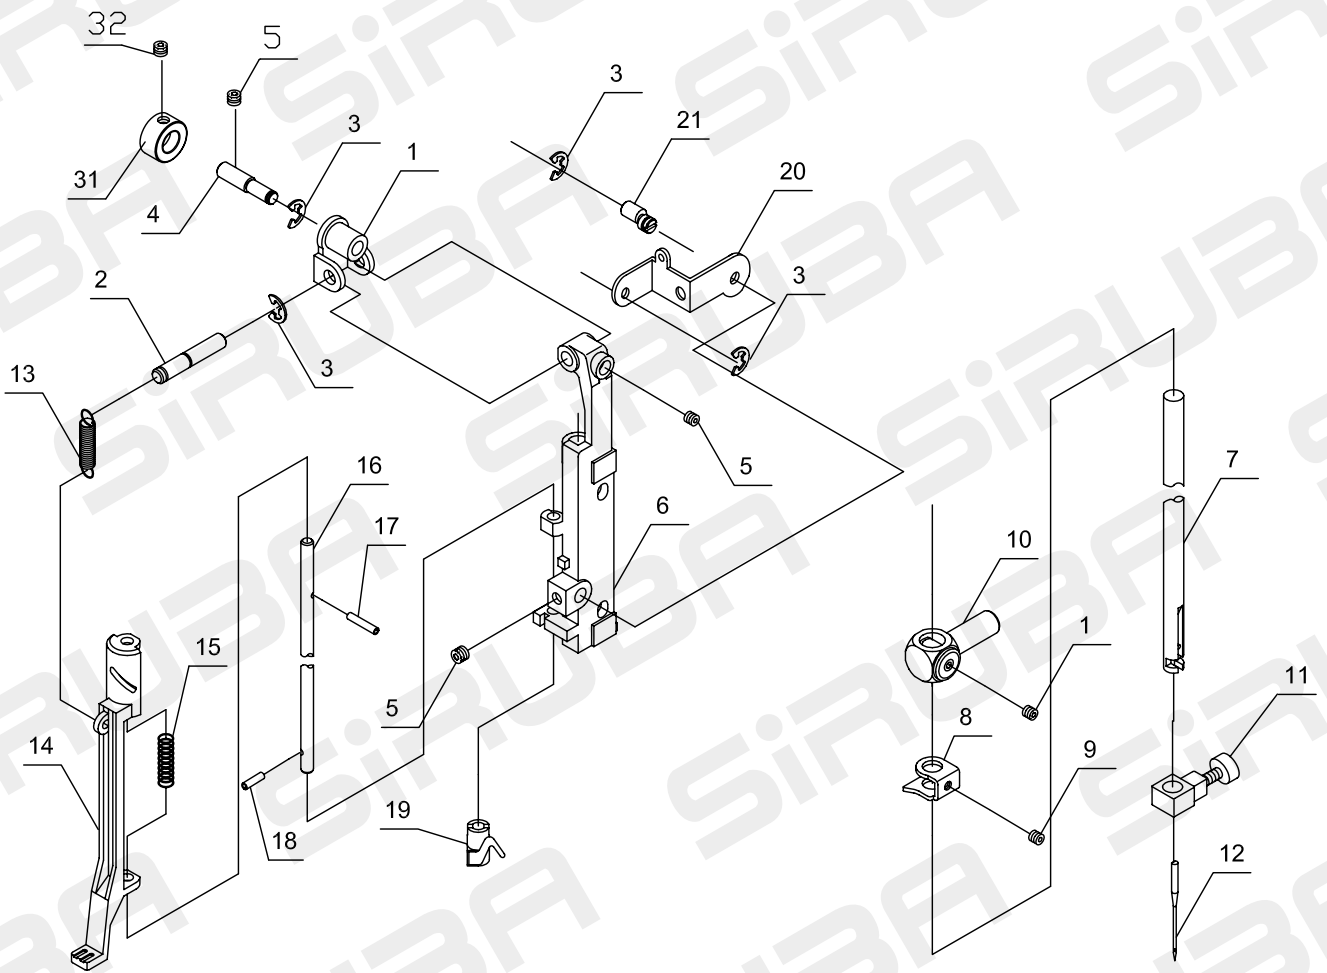

Key	Parts No	Name of Parts	Key	Parts No	Name of Parts
1	SJ-730095	Needle bar crank supporter			
2	SJ-730096	Needle bar crank pin	31	SJ-730307	Shaft ring
3	SJ-000001207	Snap ring E-4	32	SJ-000079000	Hexagon socket screw 3X4
4	SJ-281086007	Needle bar crank supporter shaft			
5	SJ-000079103	Hexagon socket screw 4X4			
6	SJ-730093	Needle bar crank			
7	SJ-986053	Needle bar			
8	SJ-270017003	Through thread location plate			
9	SJ-000079000	Hexagon socket screw 3X4			
10	SJ-281045004	Needle bar connecting rod			
11	SJ-168507	Needle clamp			
12	SJ-A-000201209	Needle			
13	SJ-730102	Through thread body spring			
14	SJ-986054	Through thread body			
15	SJ-730103	Through thread body spring			
16	SJ-986055	Through thread bar			
17	SJ-000006914	Spring 2X12			
18	SJ-000006811	Spring 2X8			
19	SJ-270030003	Lead thread body			
20	SJ-C986-002	Zigzag lever			
21	SJ-730078	Zigzag lever eccentric pin