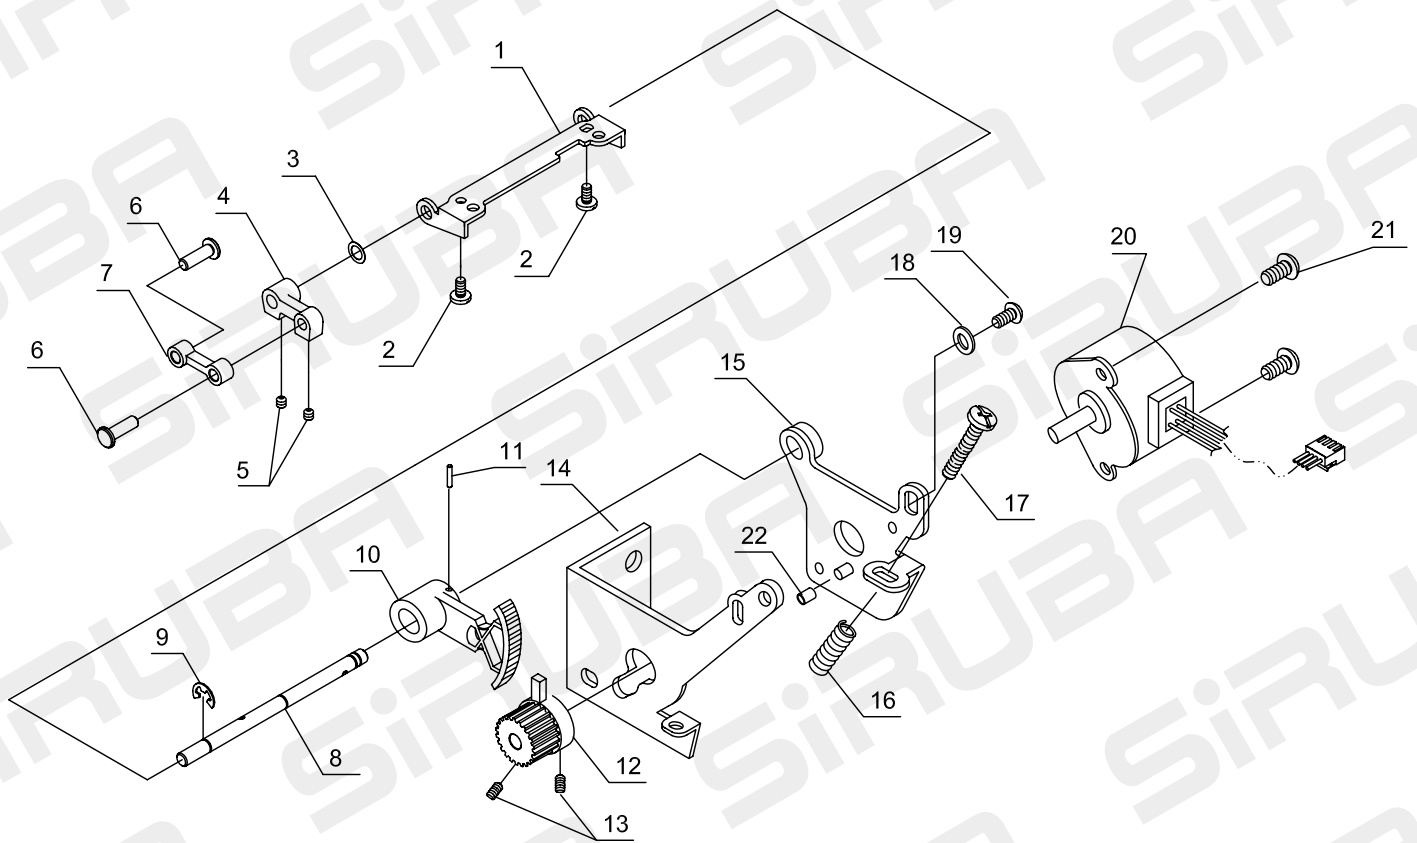

Key	Parts No	Name of Parts	Key	Parts No	Name of Parts
1	SJ-C730-002	Feed regulate shaft base			
2	SJ-000081407	+binding head screw 4*8			
3	SJ-000013017	Plain washer 6.2X9.5X0.13			
4	SJ-730048	Feed regulate crank			
5	SJ-000079103	Hexagon socket screw 4X4			
6	SJ-730052	Feed regulate set pin			
7	SJ-730049	Feed regulate rod			
8	SJ-C730-006	Feed rock shaft			
9	SJ-000001300	Snap ring E-5			
10	SJ-128078	Feed regulate gear			
11	SJ-000006914	Spring pin 2*12			
12	SJ-C168-003	Motor gear (regulate)			
13	SJ-000079000	Hexagon socket screw 3X4			
14	SJ-C730-004	Feed motor plate			
15	SJ-C168-009	Feed motor plate base			
16	SJ-669077	0 Point slight regulate screw			
17	SJ-000015008	Slight regulate screw			
18	SJ-000012005	washer			
19	SJ-000074005	+binding head screw 4*6			
20	SJ-128082	Motor gear (regulate)			
21	SJ-000082305	+binding head screw 3*5			
22	SJ-C168-018	ring