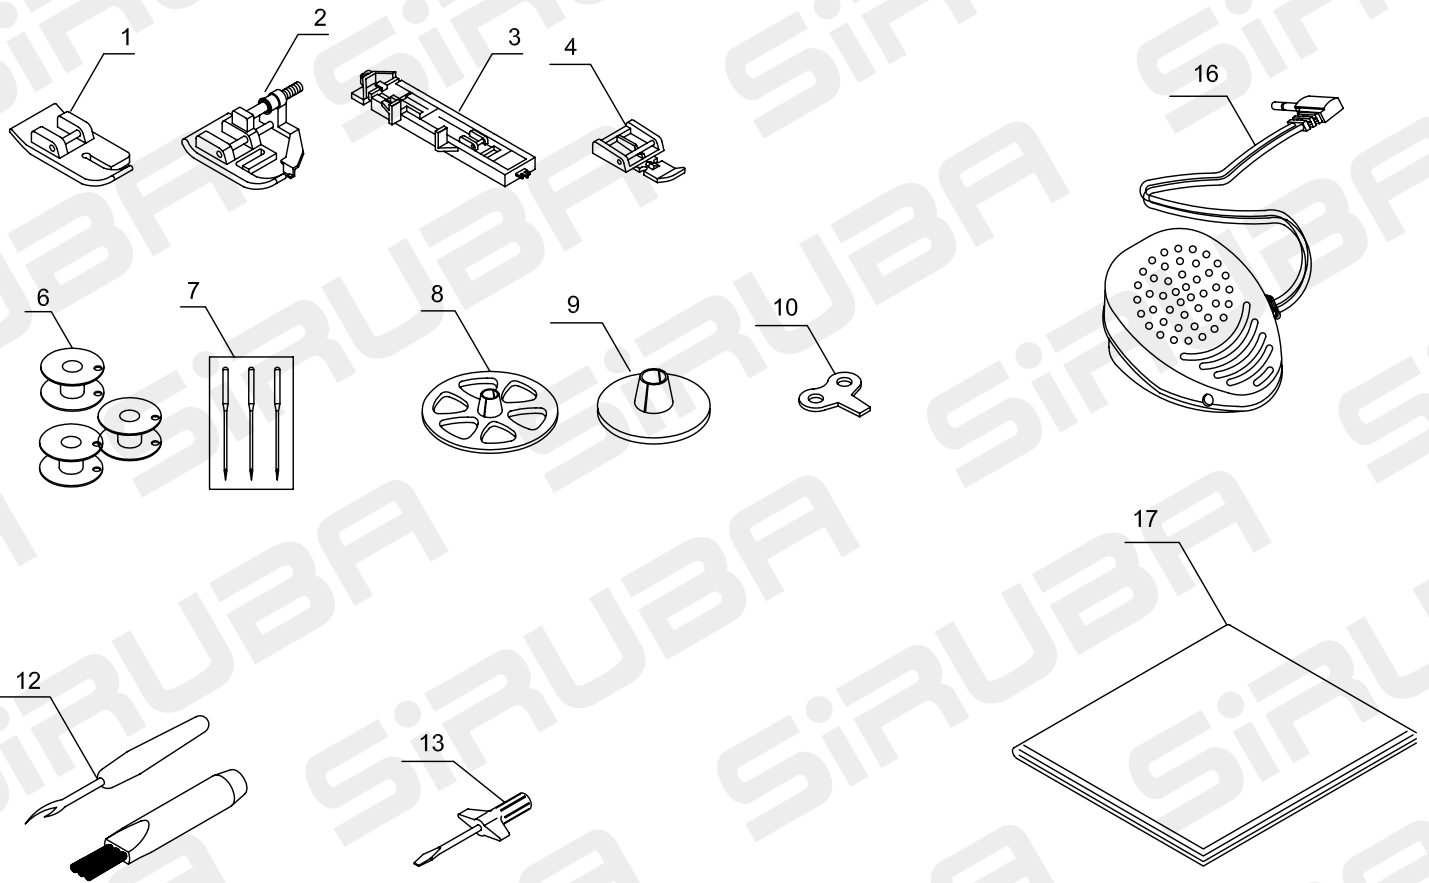

Key	Parts No	Name of Parts	Key	Parts No	Name of Parts
1	SJ-321417008	Hemmer foot			
2	SJ-CY-7308	Blind hem foot			
3	SJ-128128	BH foot			
4	SJ-CY-7306	Zipper foot			
6	SJ-218023	Bobbin			
7	SJ-000201210	Needle set			
8	SJ-986013046	Spool pin cap (large)			
9	SJ-986014049	Spool pin cap (small)			
10	SJ-Y-168023	Needle plate screwdriver			
12	SJ-321406015	Buttonhole opener and brush			
13	SJ-321404	Screwdriver (small)			
16	SJ-N-180034	Foot Control			
17		Book