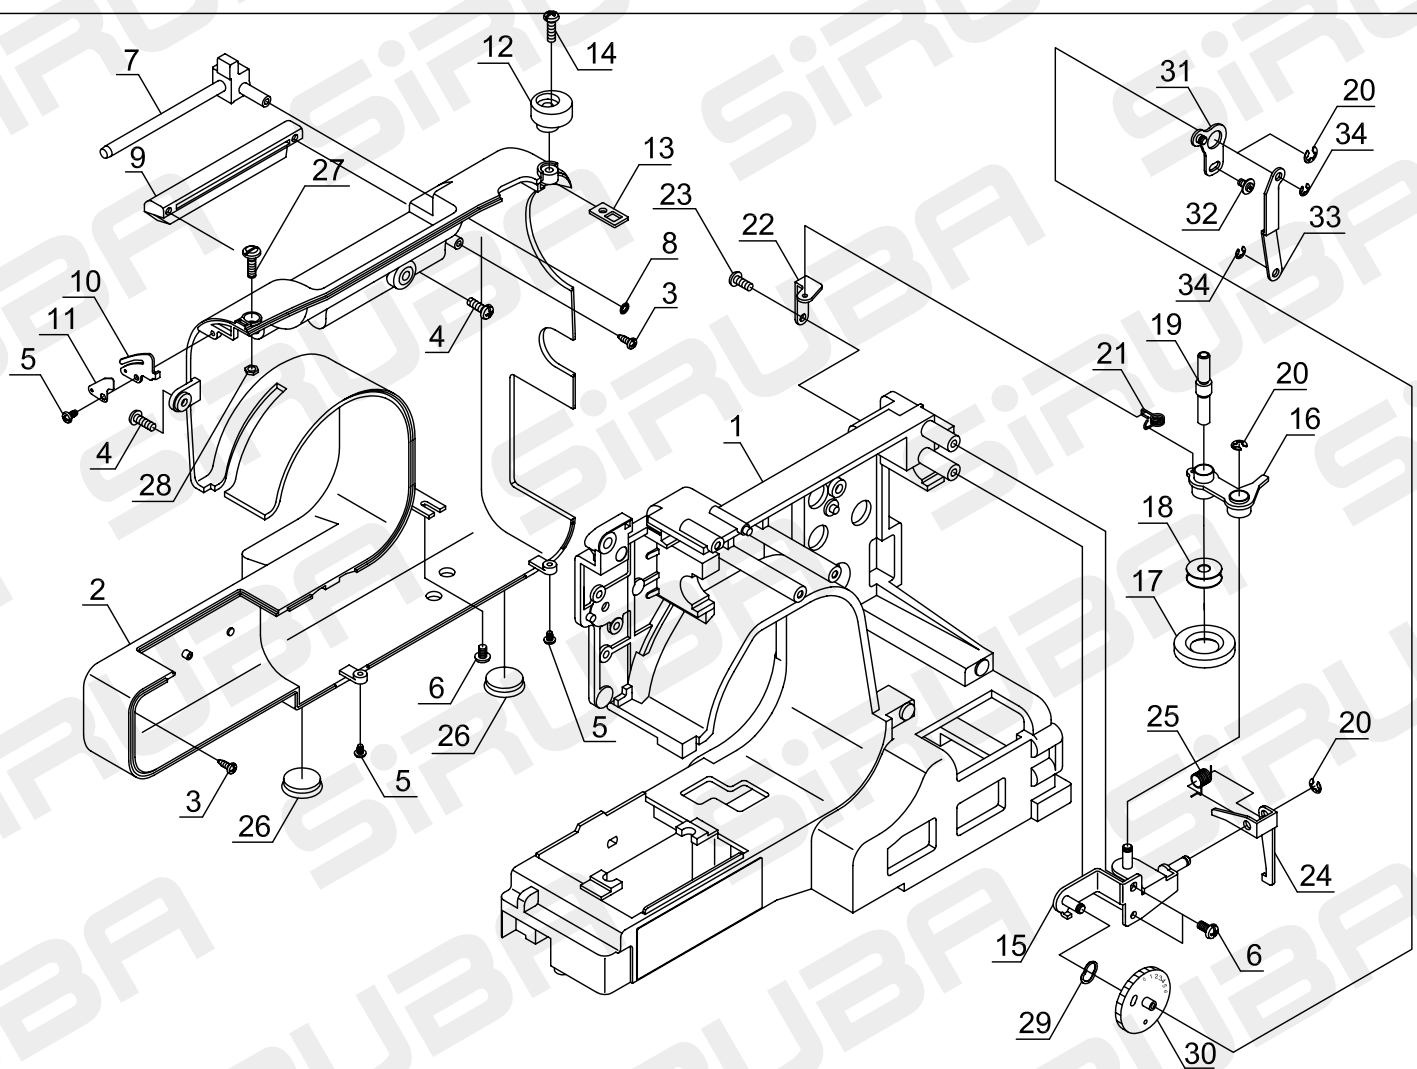

PARTS LIST

Key	Parts No	Name of Parts	Key	Parts No	Name of Parts
1	SJ-168001	Arm	30	SJ-168090	Zigzag regulate dial
2	SJ-168202013	Back cover	31	SJ-730181	Zigzag regulate crank
3	SJ-000087300	+-pan head T screw 3X12	32	SJ-000082408	+-binding head screw 3X6
4	SJ-000081603	+-binding head screw 4X12	33	SJ-730183	Zigzag regulate rod
5	SJ-000087908	T screw 3X8	34	SJ-000001104	Snap ring E-3
6	SJ-000081407	+-binding head screw 4X8			
7	SJ-168070	Spool pin			
8	SJ-000002208	Snap ring CS-6			
9	SJ-168210005	Handle			
10	SJ-168211	Threading guide (A)			
11	SJ-168212	Threading guide shrapnel			
12	SJ-321143000	Bobbin winder stopper			
13	SJ-168068	Front cover bracket			
14	SJ-000081706	+-binding head screw 4X14			
15	SJ-168088	Bobbin winder crank base			
16	SJ-168054	Bobbin winder crank			
17	SJ-266033008	Bobbin winder fell			
18	SJ-266032007	Bobbin winder shaft ring			
19	SJ-730028	Bobbin winder shaft			
20	SJ-000001207	Snap ring E-4			
21	SJ-360046003	Bobbin winder crank spring			
22	SJ-168075	Bobbin winder spring holder			
23	SJ-000081500	+-binding head screw 4X10			
24	SJ-168055	Clutch rod			
25	SJ-168056	Clutch rod spring			
26	SJ-266020006	Rubber cushion			
27	SJ-168502	Bobbin winder regulate lead shaft			
28	SJ-000010003	Rapid nut M4*0.7			
29	SJ-868234	Corrugated washer 9			