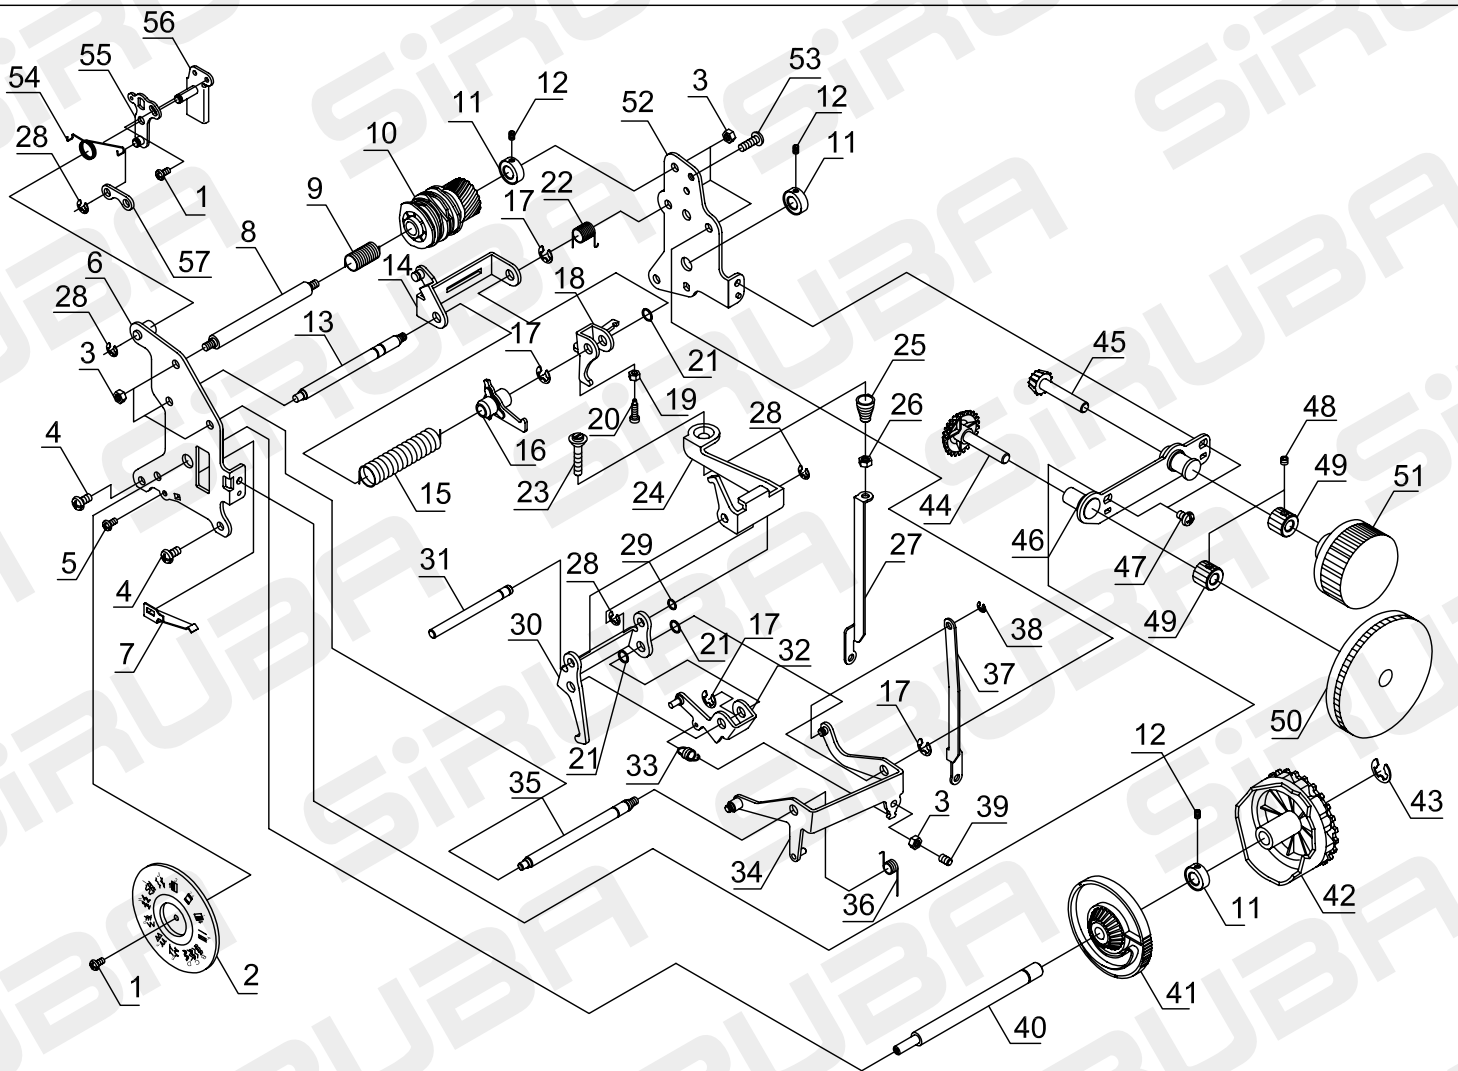

Key	Parts No	Name of Parts	Key	Parts No	Name of Parts
1	SJ-000082408	binding head screw 3X6	30	SJ-168031	SS selector crank
2	SJ-168095	Pattern indicator	31	SJ-168036	SS crank shaft
3	SJ-000071105	Hexagon nut 4-3-7	32	SJ-168046	BH crank
4	SJ-000081407	binding head screw 4X8	33	SJ-730056	Feed connecting crank spring
5	SJ-000082305	binding head screw 3X5	34	SJ-168037	Feed regulate crank
6	SJ-168089	Base (bornt)	35	SJ-168079	Feed regulate crank shaft
7	SJ-168020	feed regulate cam	36	SJ-168035	SS crank spring
8	SJ-168022	Pattern cam shaft	37	SJ-168039	Feed regulate rod
9	SJ-730040	Pattern cam spring	38	SJ-000001104	Snap ring E-3
10	SJ-168091	pattern cam	39	SJ-000077008	Set screw 4X8
11	SJ-268005417	Pattern cam shaft ring	40	SJ-168101	Pattern selector cam shaft
12	SJ-000079000	Hexagon socket screw 3X4	41	SJ-168024	Feed regulate cam
13	SJ-168038	Claw shaft	42	SJ-168092	Pattern selector cam
14	SJ-168028	Claw support bracket	43	SJ-000001505	Snap ring E-7
15	SJ-168030	Claw spring	44	SJ-168044	Feed dial gear
16	SJ-168029	Claw	45	SJ-168043	Pattern selector dial gear
17	SJ-000001300	Snap ring	46	SJ-168042	Detachable base
18	SJ-168026	Control crank	47	SJ-000081304	binding head screw 4X6
19	SJ-000071002	Hexagon nut 3-3-0.5	48	SJ-000079505	Hexagon socket screw 4X3
20	SJ-986129	Regulate screw	49	SJ-268007613	Stitch length ring
21	SJ-281040009	Plain washer 5.1X7.3X0.5	50	SJ-168209	Pattern regulator dial
22	SJ-168027	Control spring	51	SJ-168073	Pattern selector dial
23	SJ-168033	SSregulate screw	52	SJ-168041	Base (back)
24	SJ-168032	SSclaw	53	SJ-000081603	binding head screw 4X12
25	SJ-268006414	BH feed spring	54	SJ-168098	Zigzag regulator spring
26	SJ-000010003	Rapid nut M4*0.7	55	SJ-168085	Zigzag crank
27	SJ-168040	SS rod	56	SJ-168087	Zigzag regulator
28	SJ-000001207	Snap ring E-4	57	SJ-168086	Zigzag crank rod
29	SJ-266011004	Plain washer 5.1X10X0.5