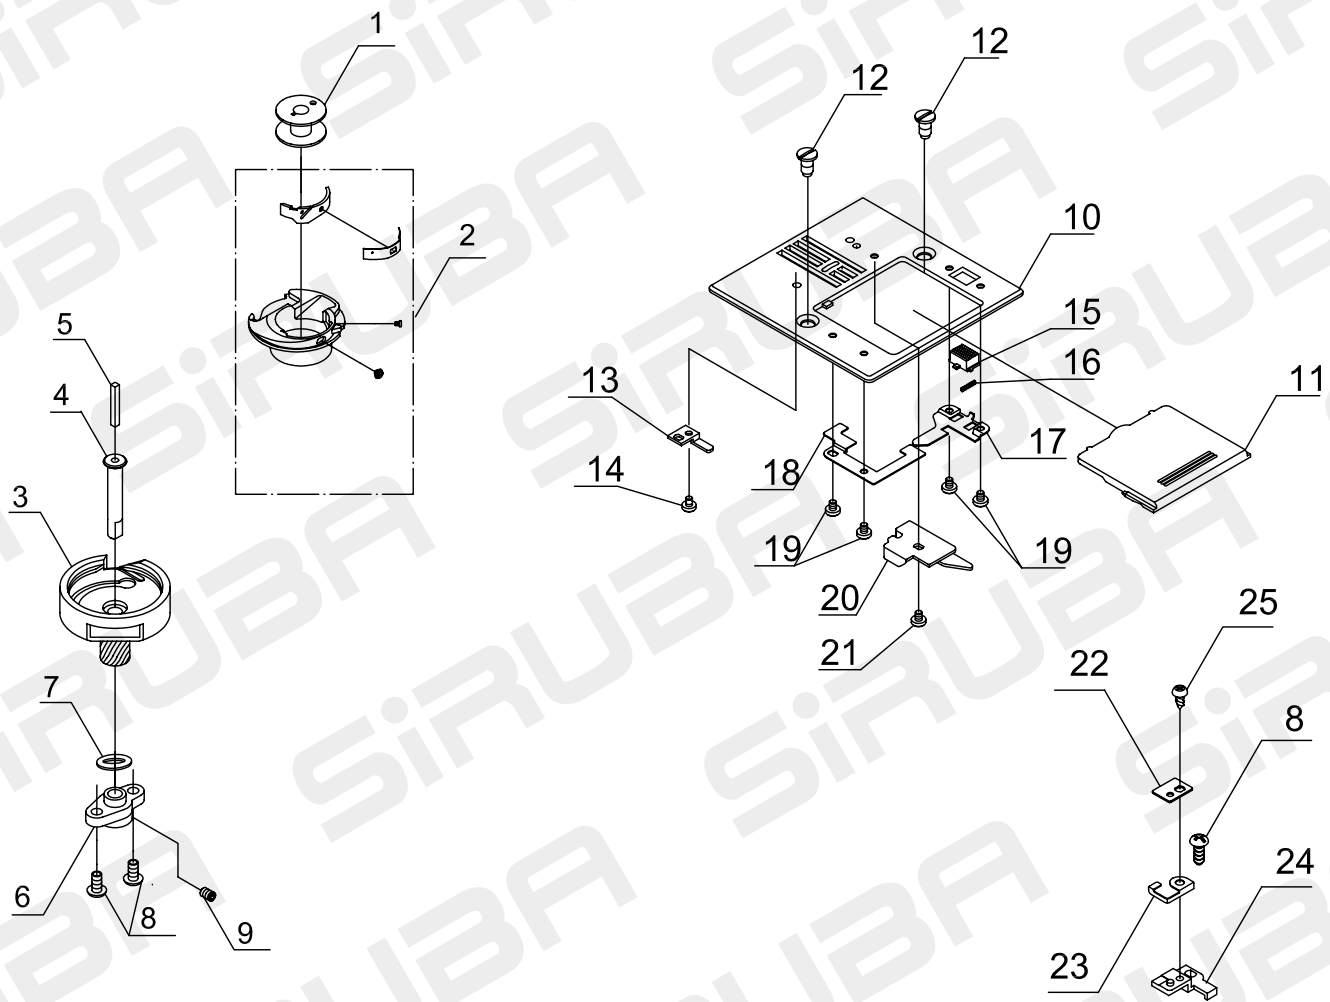

Key	Parts No	Name of Parts	Key	Parts No	Name of Parts
1	SJ-730022	Thread tension regulate plate			
2	SJ-868060	Thread tension regulate flat (Right)			
3	SJ-868059	Middle plate			
4	SJ-868060	Thread tension regulate flat (Left)			
5	SJ-868138	Plain washer 5.6X15X1			
6	SJ-730110	Thread tension connecting plate			
7	SJ-868113	Spring set position plate			
8	SJ-868115	Thread tension regulate spring			
9	SJ-868118	Elastic regulator			
10	SJ-730023	Thread tension regulate plate			
11	SJ-868116	Thread tension regulator base shaft			
12	SJ-000082408	binding head screw 3X6			
13	SJ-868114057	Thread tension regulate dial			
14	SJ-730197	Thread tension regulate shaft			
15	SJ-868234	Corrugated washer 9 m/m			
16	SJ-000081304	binding head screw 4X6			
17	SJ-168204	Threading guide			
18	SJ-168066	Threading guide spring			
19	SJ-730019	Threading guide shaft			
20	SJ-000012200	Plain washer 4X7X0.4			
21	SJ-000071002	Hexagon nut 3-3-5.5			
22	SJ-730105	thread take-up spring			
23	SJ-262026000	Spring set shaft			
24	SJ-000002404	Snap ring CS-4.5			
25	SJ-730020	threading guide shrapnel (B)			
26	SJ-730009	Front cover set plate			
27	SJ-000084709	Pan head screw 3X6			
28	SJ-000007008	Spring pin 1.6X10			