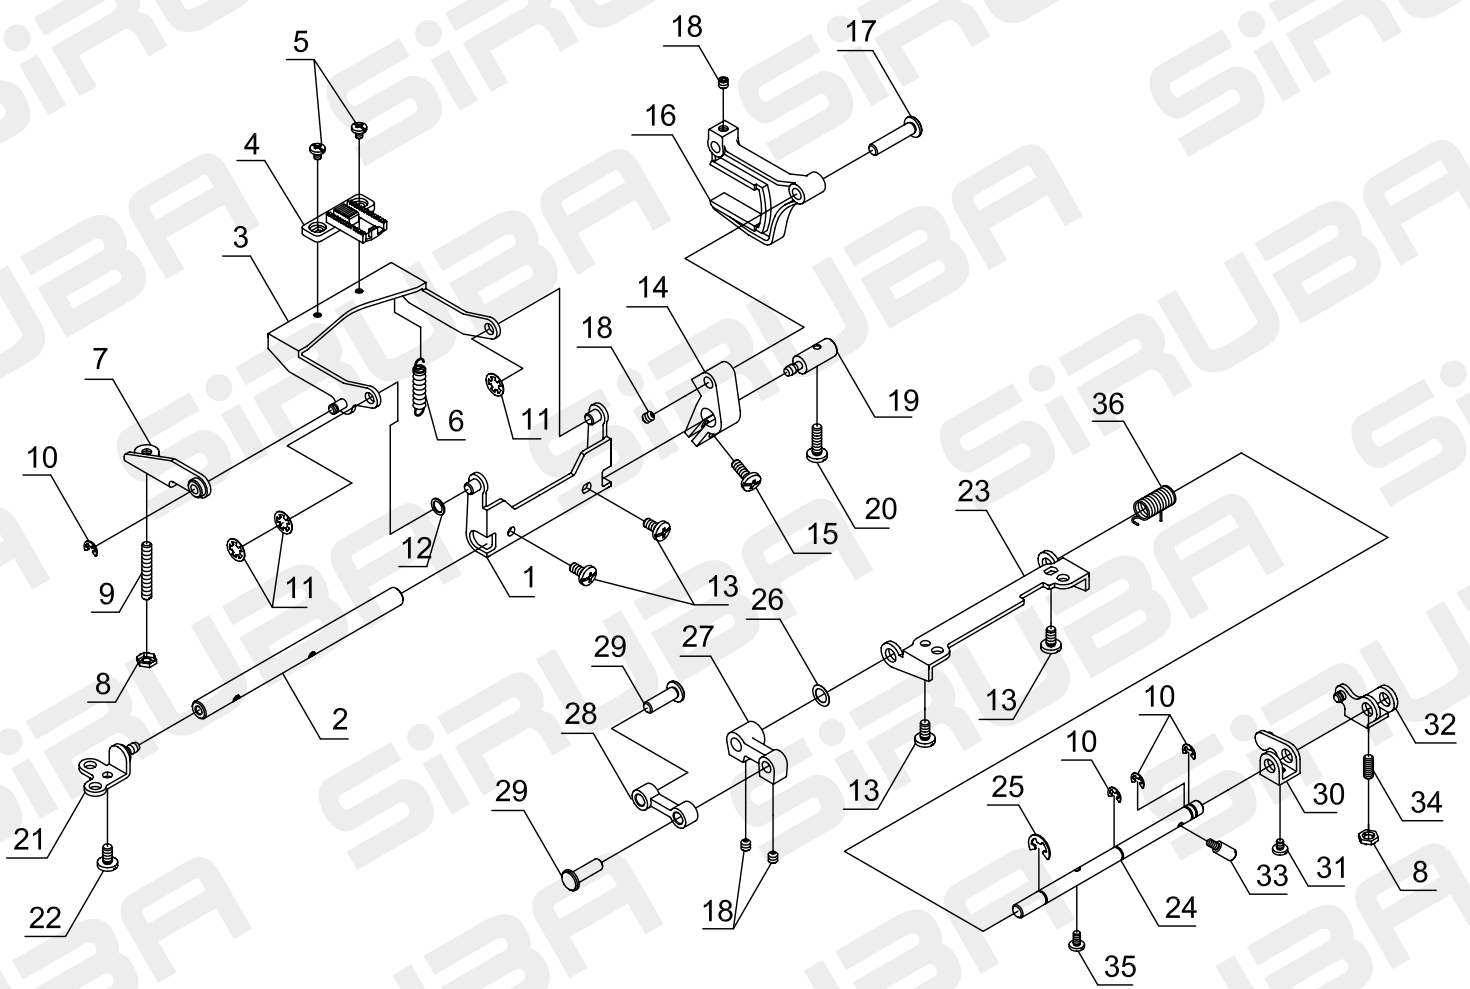

Key	Parts No	Name of Parts	Key	Parts No	Name of Parts
1	SJ-730138	Feed dog base crank	30	SJ-168059	SS regulate crank
2	SJ-730130	Feed rock shaft	31	SJ-000081304	+-binding head screw 4X6
3	SJ-168105	Feed dog base	32	SJ-168060	BH regulate crank
4	SJ-168100	Feed dog	33	SJ-730055	Feed regulate crank
5	SJ-000082305	+-binding head screw 3X5	34	SJ-000077008	Set screw 4X12
6	SJ-730139	Feed dog base spring	35	SJ-000082408	+-binding head screw 3X6
7	SJ-730117	Feed lifting crank	36	SJ-730053	Feed regulate spring
8	SJ-000010003	Rapid nut M4*0.7			
9	SJ-730171	Screw			
10	SJ-000001104	Snap ring E-3			
11	SJ-000002002	Snap ring CS-5			
12	SJ-281040009	Plain washer 5.1X7.3X0.5			
13	SJ-000081407	+-binding head screw 4X8			
14	SJ-730129	Feed rock crank			
15	SJ-000081603	Set screw 4X12			
16	SJ-730107	Feed driving rod			
17	SJ-730108	Feed driving rod shaft			
18	SJ-000079103	Hexagon socket screw 4X4			
19	SJ-730133	Feed rock shaft index pin			
20	SJ-000081706	+-binding head screw 4X14			
21	SJ-730132	Feed rock shaft index pin plate			
22	SJ-000084400	+-Pan head screw 4X8			
23	SJ-168057	Feed regulate shaft base			
24	SJ-168058	Feed regulate shaft			
25	SJ-000001300	Snap ring E-5			
26	SJ-000013017	Plain washer 6.2X9.5X0.13			
27	SJ-730048	Feed regulate crank			
28	SJ-730049	Feed regulate rod			
29	SJ-730052	Feed regulate set pin