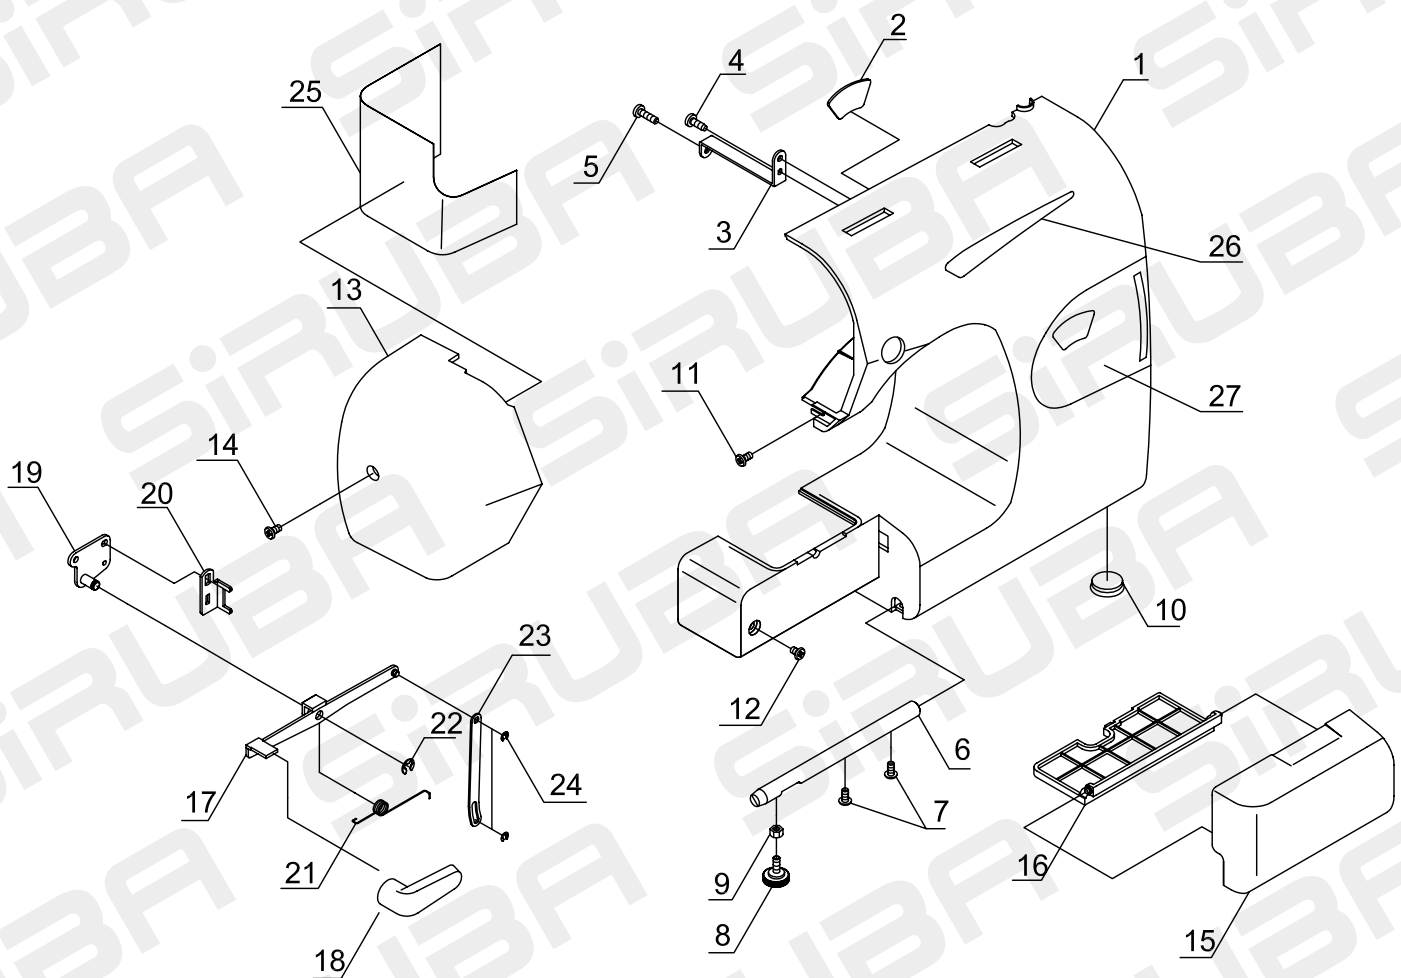

PARTS LIST

Key	Parts No	Name of Parts	Key	Parts No	Name of Parts
1	SJ-168001	Arm	30	SJ-168090	Zigzag regulate dial
2	SJ-168202013	Back cover	31	SJ-730181	Zigzag regulate crank
3	SJ-000087300	+-pan head T screw 3X12	32	SJ-000082408	+-binding head screw 3X6
4	SJ-000081603	+-binding head screw 4X12	33	SJ-730183	Zigzag regulate rod
5	SJ-000087908	T screw 3X8	34	SJ-000001104	Snap ring E-3
6	SJ-000081407	+-binding head screw 4X8			
7	SJ-168070	Spool pin			
8	SJ-000002208	Snap ring CS-6			
9	SJ-168210005	Handle			
10	SJ-168211	Threading guide (A)			
11	SJ-168212	Threading guide shrapnel			
12	SJ-321143000	Bobbin winder stopper			
13	SJ-168068	Front cover bracket			
14	SJ-000081706	+-binding head screw 4X14			
15	SJ-168088	Bobbin winder crank base			
16	SJ-168054	Bobbin winder crank			
17	SJ-266033008	Bobbin winder fell			
18	SJ-266032007	Bobbin winder shaft ring			
19	SJ-730028	Bobbin winder shaft			
20	SJ-000001207	Snap ring E-4			
21	SJ-360046003	Bobbin winder crank spring			
22	SJ-168075	Bobbin winder spring holder			
23	SJ-000081500	+-binding head screw 4X10			
24	SJ-168055	Clutch rod			
25	SJ-168056	Clutch rod spring			
26	SJ-266020006	Rubber cushion			
27	SJ-168502	Bobbin winder regulate lead shaft			
28	SJ-000010003	Rapid nut M4*0.7			
29	SJ-868234	Corrugated washer 9			