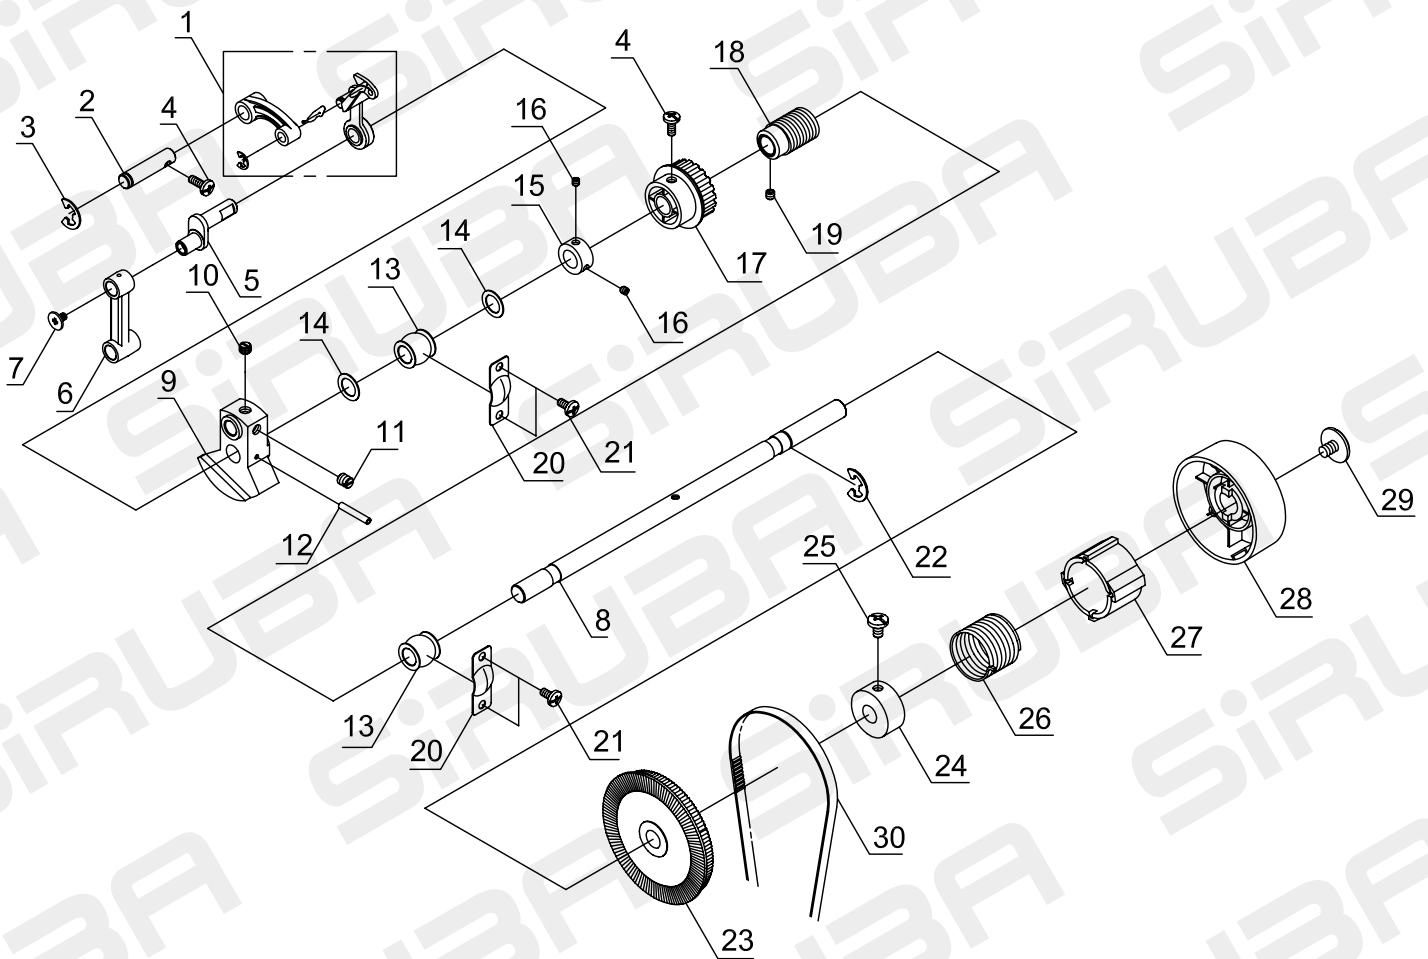

Key	Parts No	Name of Parts	Key	Parts No	Name of Parts
1			30	SJ-000093011	Motor belt (460-2GT)
2					
3					
4	SJ-168503	THREAD TAKE-UP COMPLETE			
5					
6					
7					
8	SJ-168008	Upper shaft			
9	SJ-168009	Thread take-up crank			
10	SJ-101040008	Set screw SM15/64-28X6.5			
11	SJ-574057006	Set screw SM15/64-28X4			
12	SJ-000006408	Spring pin 3X20			
13	SJ-268007209	Upper shaft bushing			
14	SJ-000013305	Thrust washer 10.2X15X0.5			
15	SJ-620060008	Upper shaft ring			
16	SJ-000079608	Hexagon socket screw 11/64*4			
17	SJ-168010	Timing gear A			
18	SJ-268004212	Upper shaft worm			
19	SJ-000079103	Hexagon socket screw 4X4			
20	SJ-268005220	Bushing plate			
21	SJ-000081407	+-binding head screw 4X8			
22	SJ-000001609	Span ring E-9			
23	SJ-168011	Timing pulley			
24	SJ-168012	Clutch bushing			
25	SJ-000079309	Hexagon socket screw 5X5			
26	SJ-868031	Clutch spring			
27	SJ-868030	Clutch			
28	SJ-168013	Hand wheel			
29	SJ-868024	Stop motion large screw