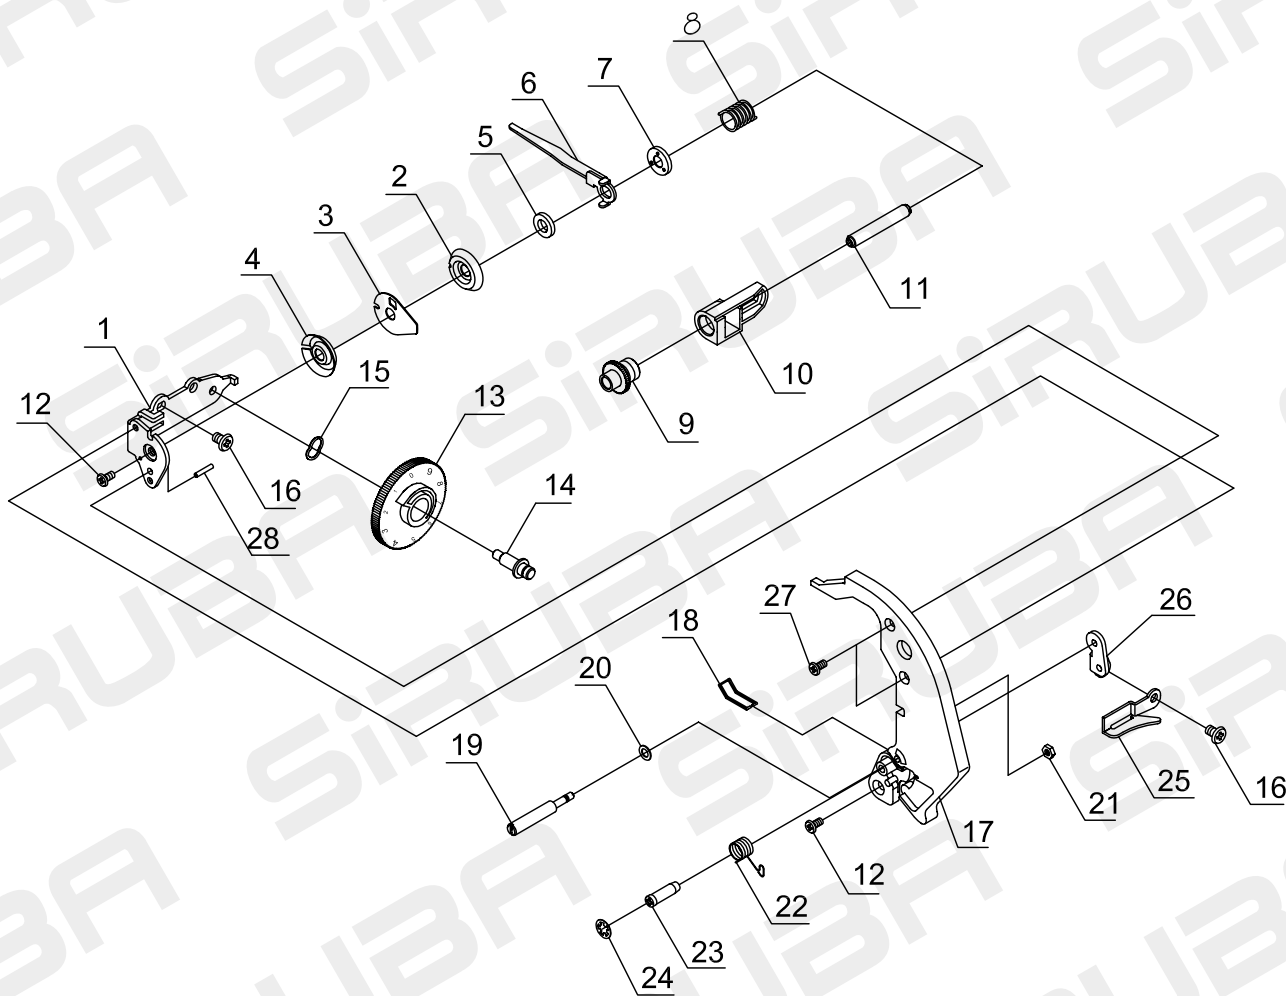

Key	Parts No	Name of Parts	Key	Parts No	Name of Parts
1	SJ-730022	Thread tension regulate plate			
2	SJ-868060	Thread tension regulate flat (Right)			
3	SJ-868059	Middle plate			
4	SJ-868060	Thread tension regulate flat (Left)			
5	SJ-868138	Plain washer 5.6X15X1			
6	SJ-730110	Thread tension connecting plate			
7	SJ-868113	Spring set position plate			
8	SJ-868115	Thread tension regulate spring			
9	SJ-868118	Elastic regulator			
10	SJ-730023	Thread tension regulate plate			
11	SJ-868116	Thread tension regulator base shaft			
12	SJ-000082408	binding head screw 3X6			
13	SJ-868114057	Thread tension regulate dial			
14	SJ-730197	Thread tension regulate shaft			
15	SJ-868234	Corrugated washer 9 m/m			
16	SJ-000081304	binding head screw 4X6			
17	SJ-168204	Threading guide			
18	SJ-168066	Threading guide spring			
19	SJ-730019	Threading guide shaft			
20	SJ-000012200	Plain washer 4X7X0.4			
21	SJ-000071002	Hexagon nut 3-3-5.5			
22	SJ-730105	thread take-up spring			
23	SJ-262026000	Spring set shaft			
24	SJ-000002404	Snap ring CS-4.5			
25	SJ-730020	threading guide shrapnel (B)			
26	SJ-730009	Front cover set plate			
27	SJ-000084709	Pan head screw 3X6			
28	SJ-000007008	Spring pin 1.6X10			