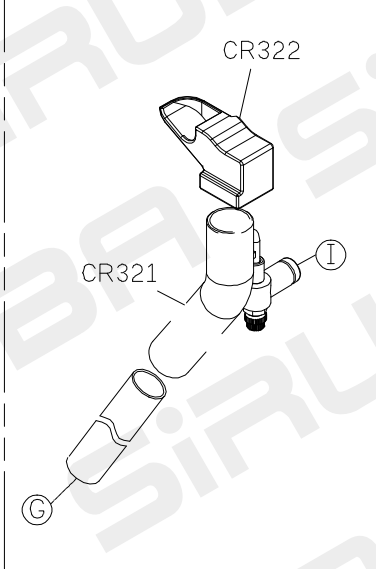

C007KDPARTS LIST FOR UTP-K(UTQ-K) GROUP P.4/9

CRL-K 系列

CR-K 系列