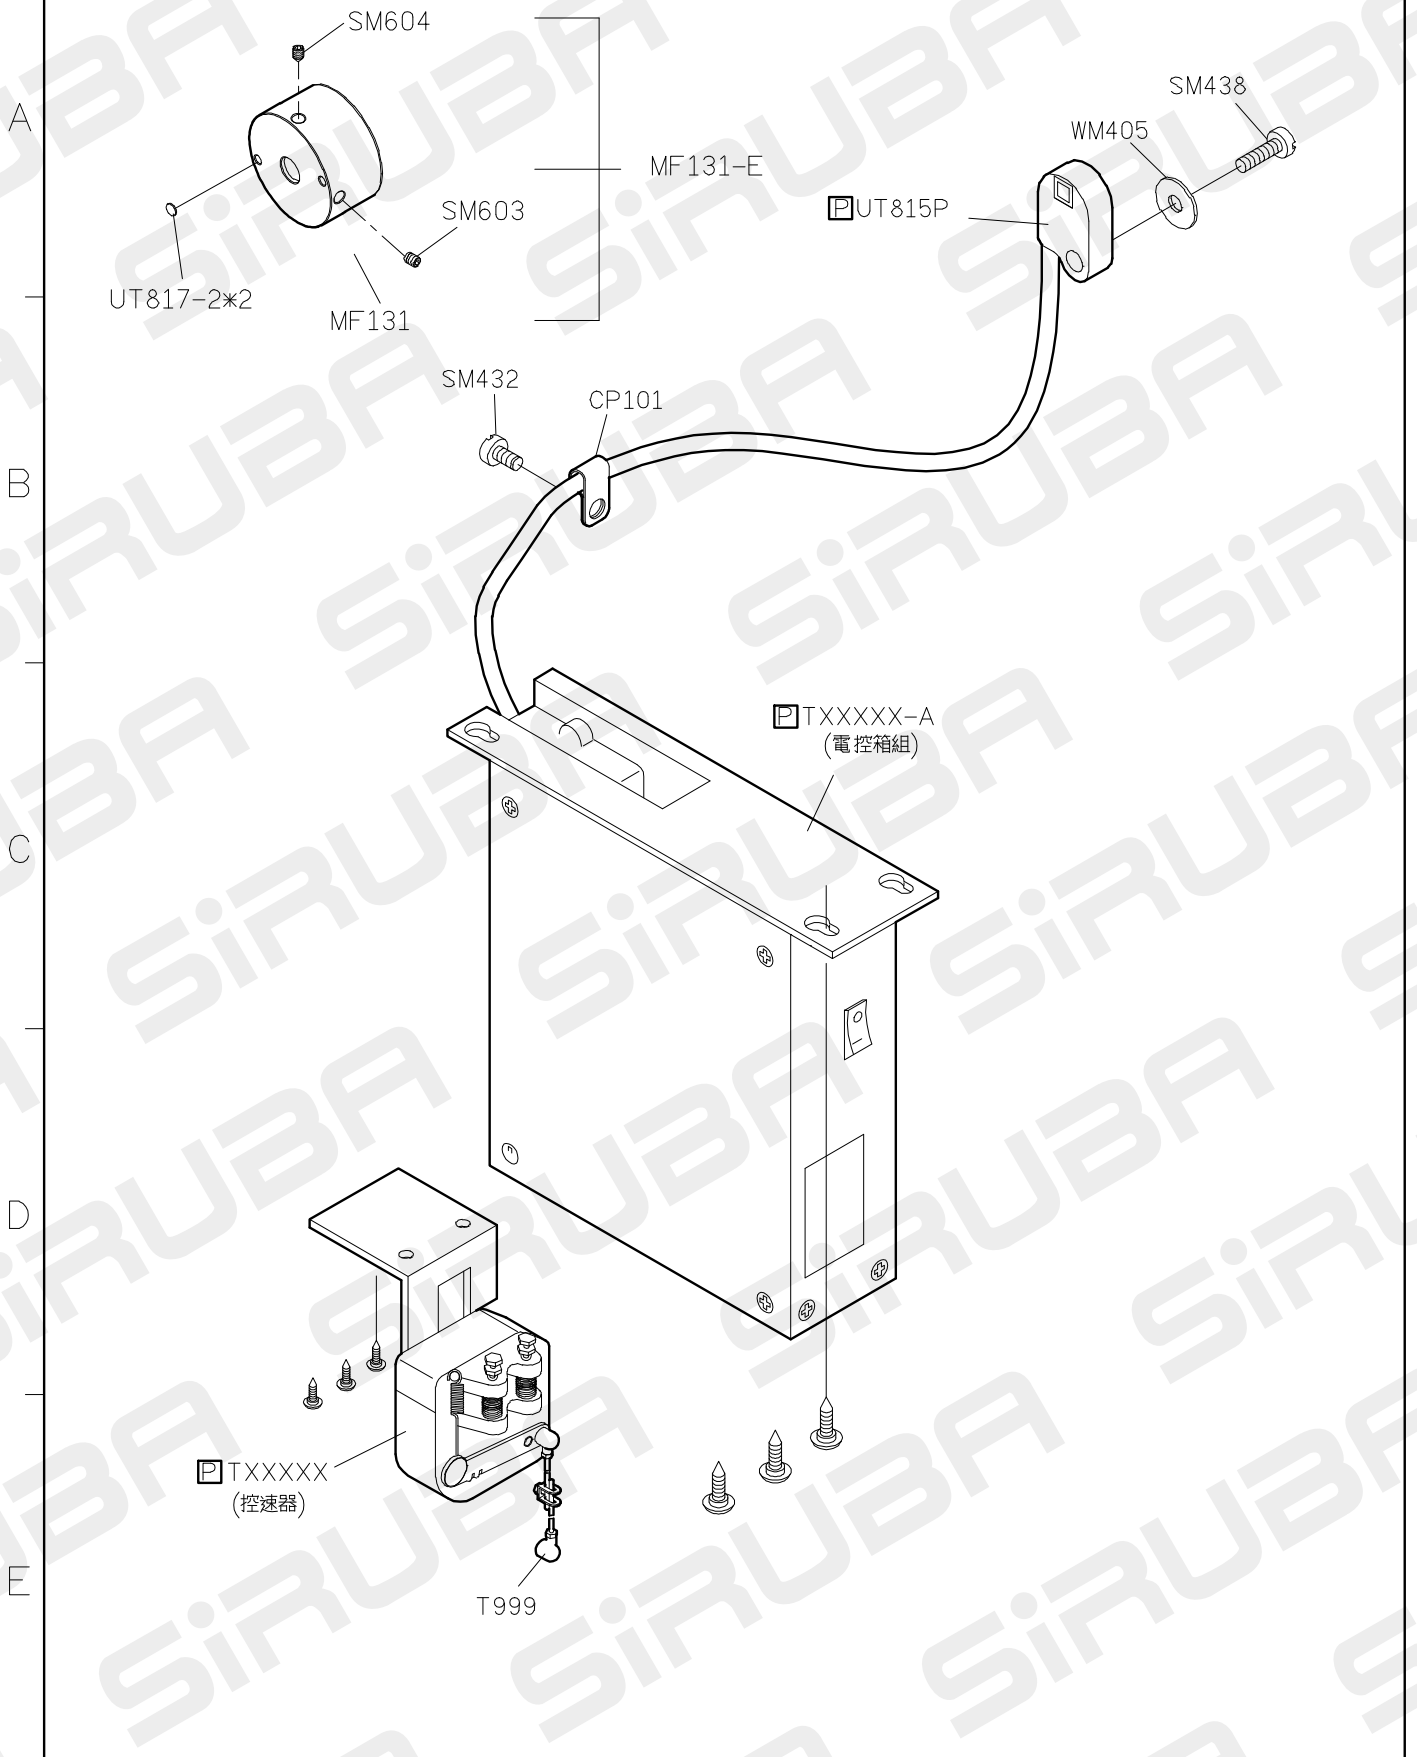

FOR C007KD/C858KD FOR H牌馬達 (HVP-20)

C007KDPARTS LIST FOR UTP-K(UTQ-K)GROUP P.7/8

FOR C007KD/C858KD

FOR H牌馬達 (HVP-70)

C007KDPARTS LIST FOR UTP-K(UTQ-K) GROUP P.8/8

1 FOR C007KD/C858KD 2 FOR P牌馬達