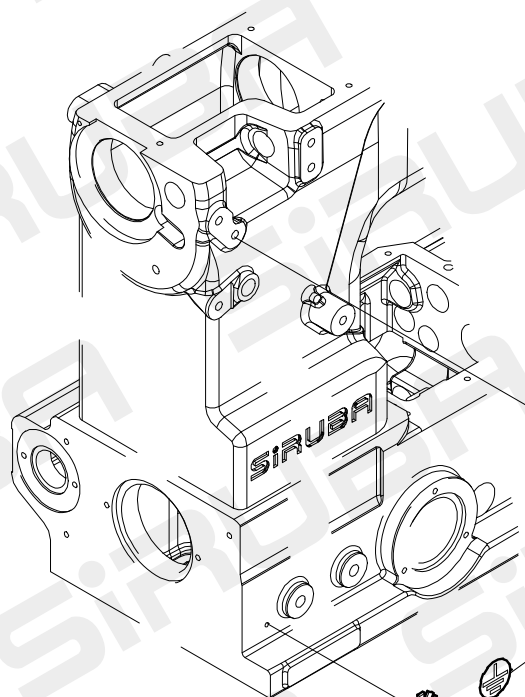

FOR C007K/C007KD/C858K/C858KD

11/03/18

C007KDPARTS LIST FOR UTR-K(UTS-K) GROUP P.2/8

1 FOR C007K/C007KD/C858K/C858KD
 2 FOR H牌馬達
 3 FOR P牌馬達

C007KDPARTS LIST FOR UTR-K(UTS-K) GROUP P.3/8

A
B
C
D
E

- MB34
- LA58
- UT109
- SM432
- ALT104S*5
- ALT255S*1