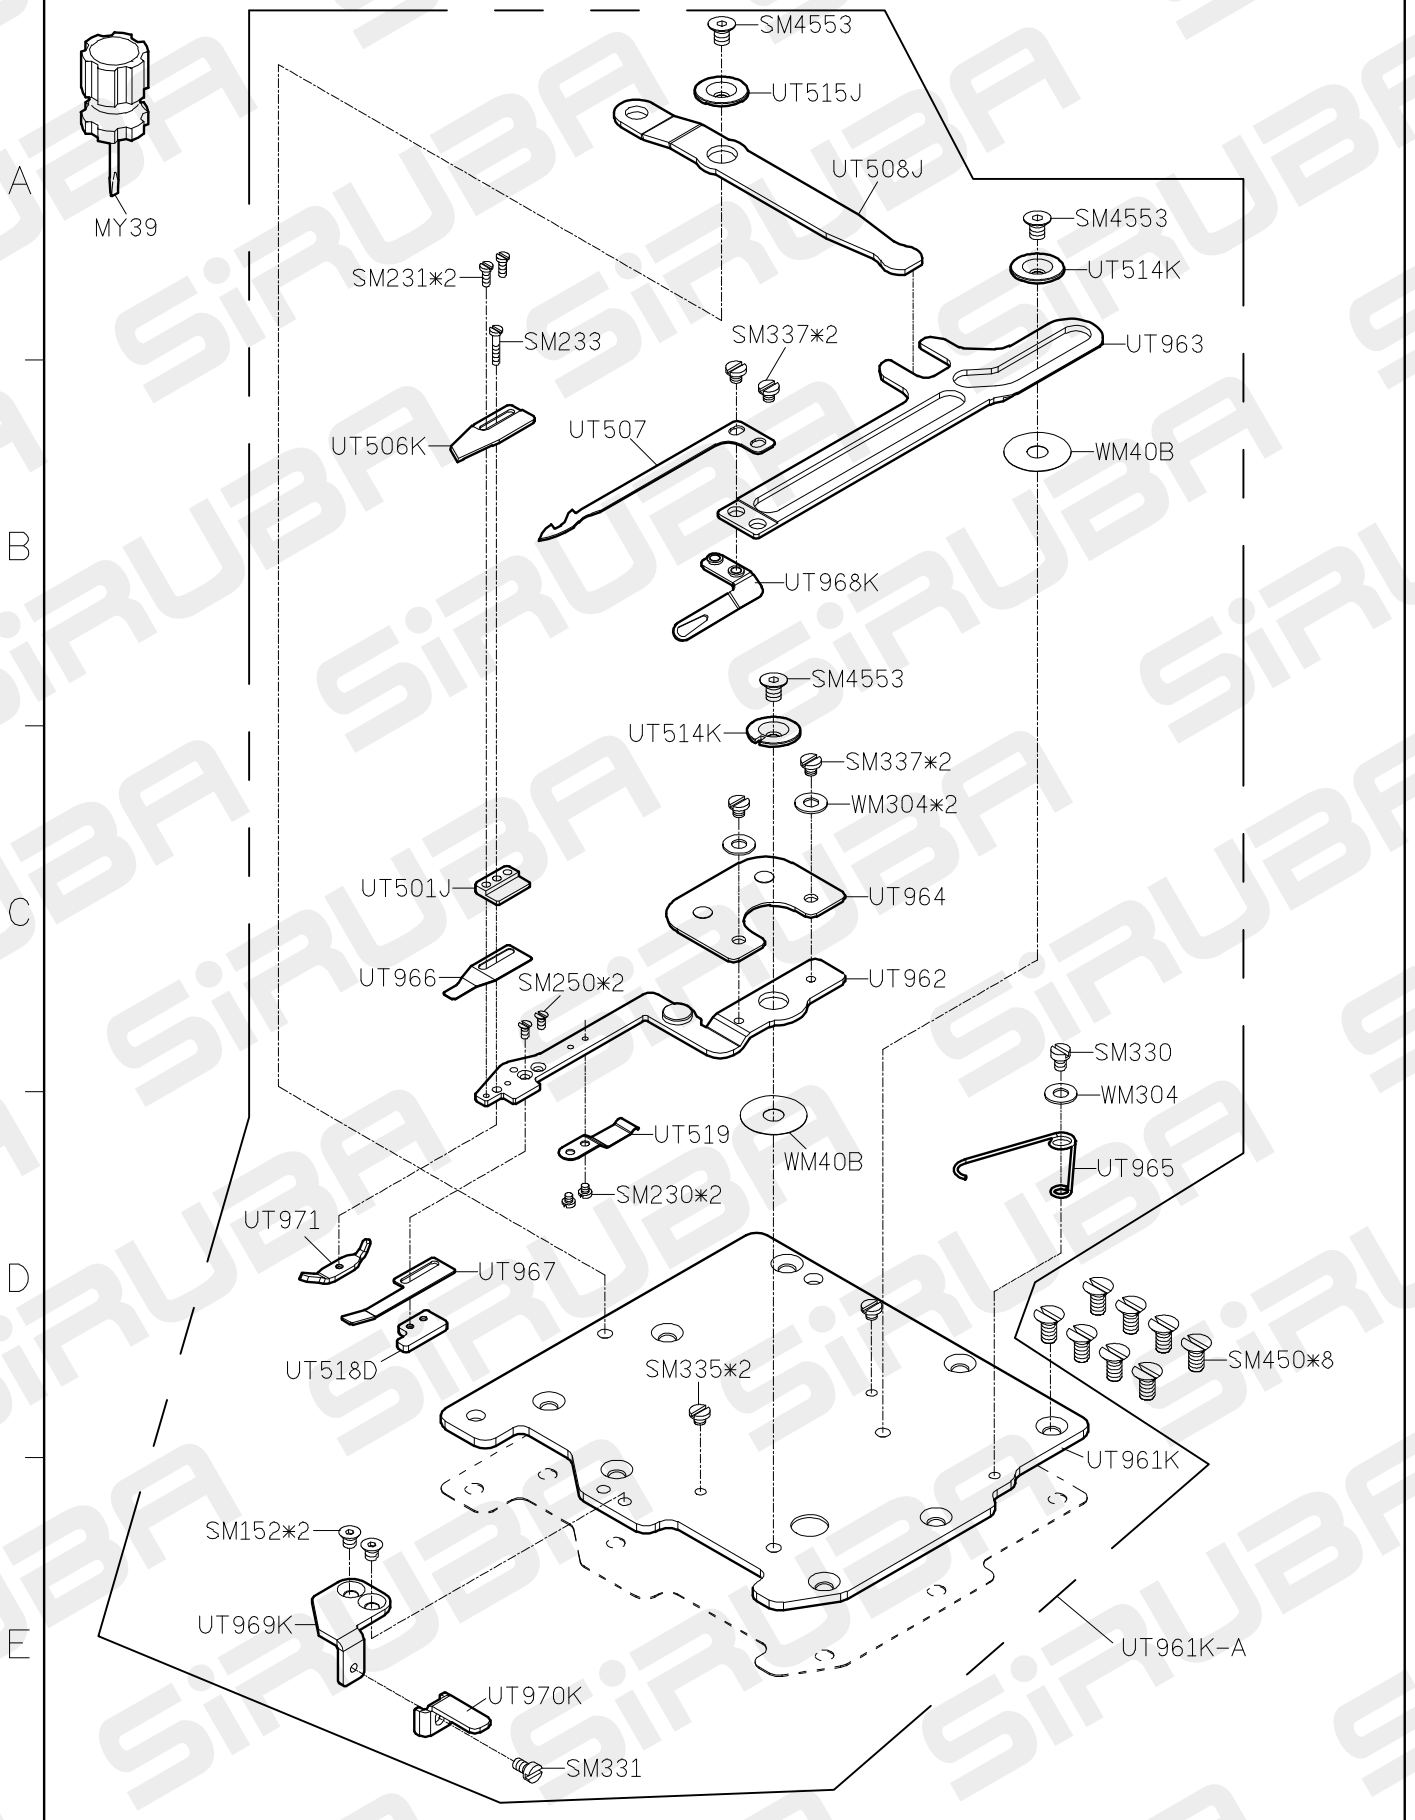

C007KDPARTS LIST FOR UTP-K(UTQ-K) GROUP P.1/9

FOR C007K/C007KD/C858K/C858KD

11/03/18

C007KDPARTS LIST FOR UTP-K(UTQ-K) GROUP P.2/9

A
B
C
D
E

1 FOR C007K/C007KD/C858K/C858KD FOR H牌馬達 FOR P牌馬達

2 FOR H牌馬達 FOR P牌馬達

3 FOR H牌馬達 FOR P牌馬達

4 FOR H牌馬達 FOR P牌馬達

5 FOR H牌馬達 FOR P牌馬達

11/03/18

C007KDPARTS LIST FOR UTP-K(UTQ-K) GROUP P.3/9

A
B
C
D
E

- ① LIFT PRESSER FOOT
- ② LOOP TRIMMER
- ③ TOP CUTTER (WIPER)

1 FOR C007K/C007KD/C858K/C858KD FOR H牌馬達
 FOR P牌馬達

C007KDPARTS LIST FOR UTP-K(UTQ-K) GROUP P.4/9

CRL-K 系列

CR-K 系列

C007KDPARTS LIST FOR UTP-K(UTQ-K) GROUP P.5/9

1 2 3 4 5
 FOR F007K/F007KD/F858K/F858KD/C007K/C007KD/C858K/C858KD

FOR LEFT SIDE

C007KDPARTS LIST FOR UTP-K(UTQ-K)GROUP P.7/9