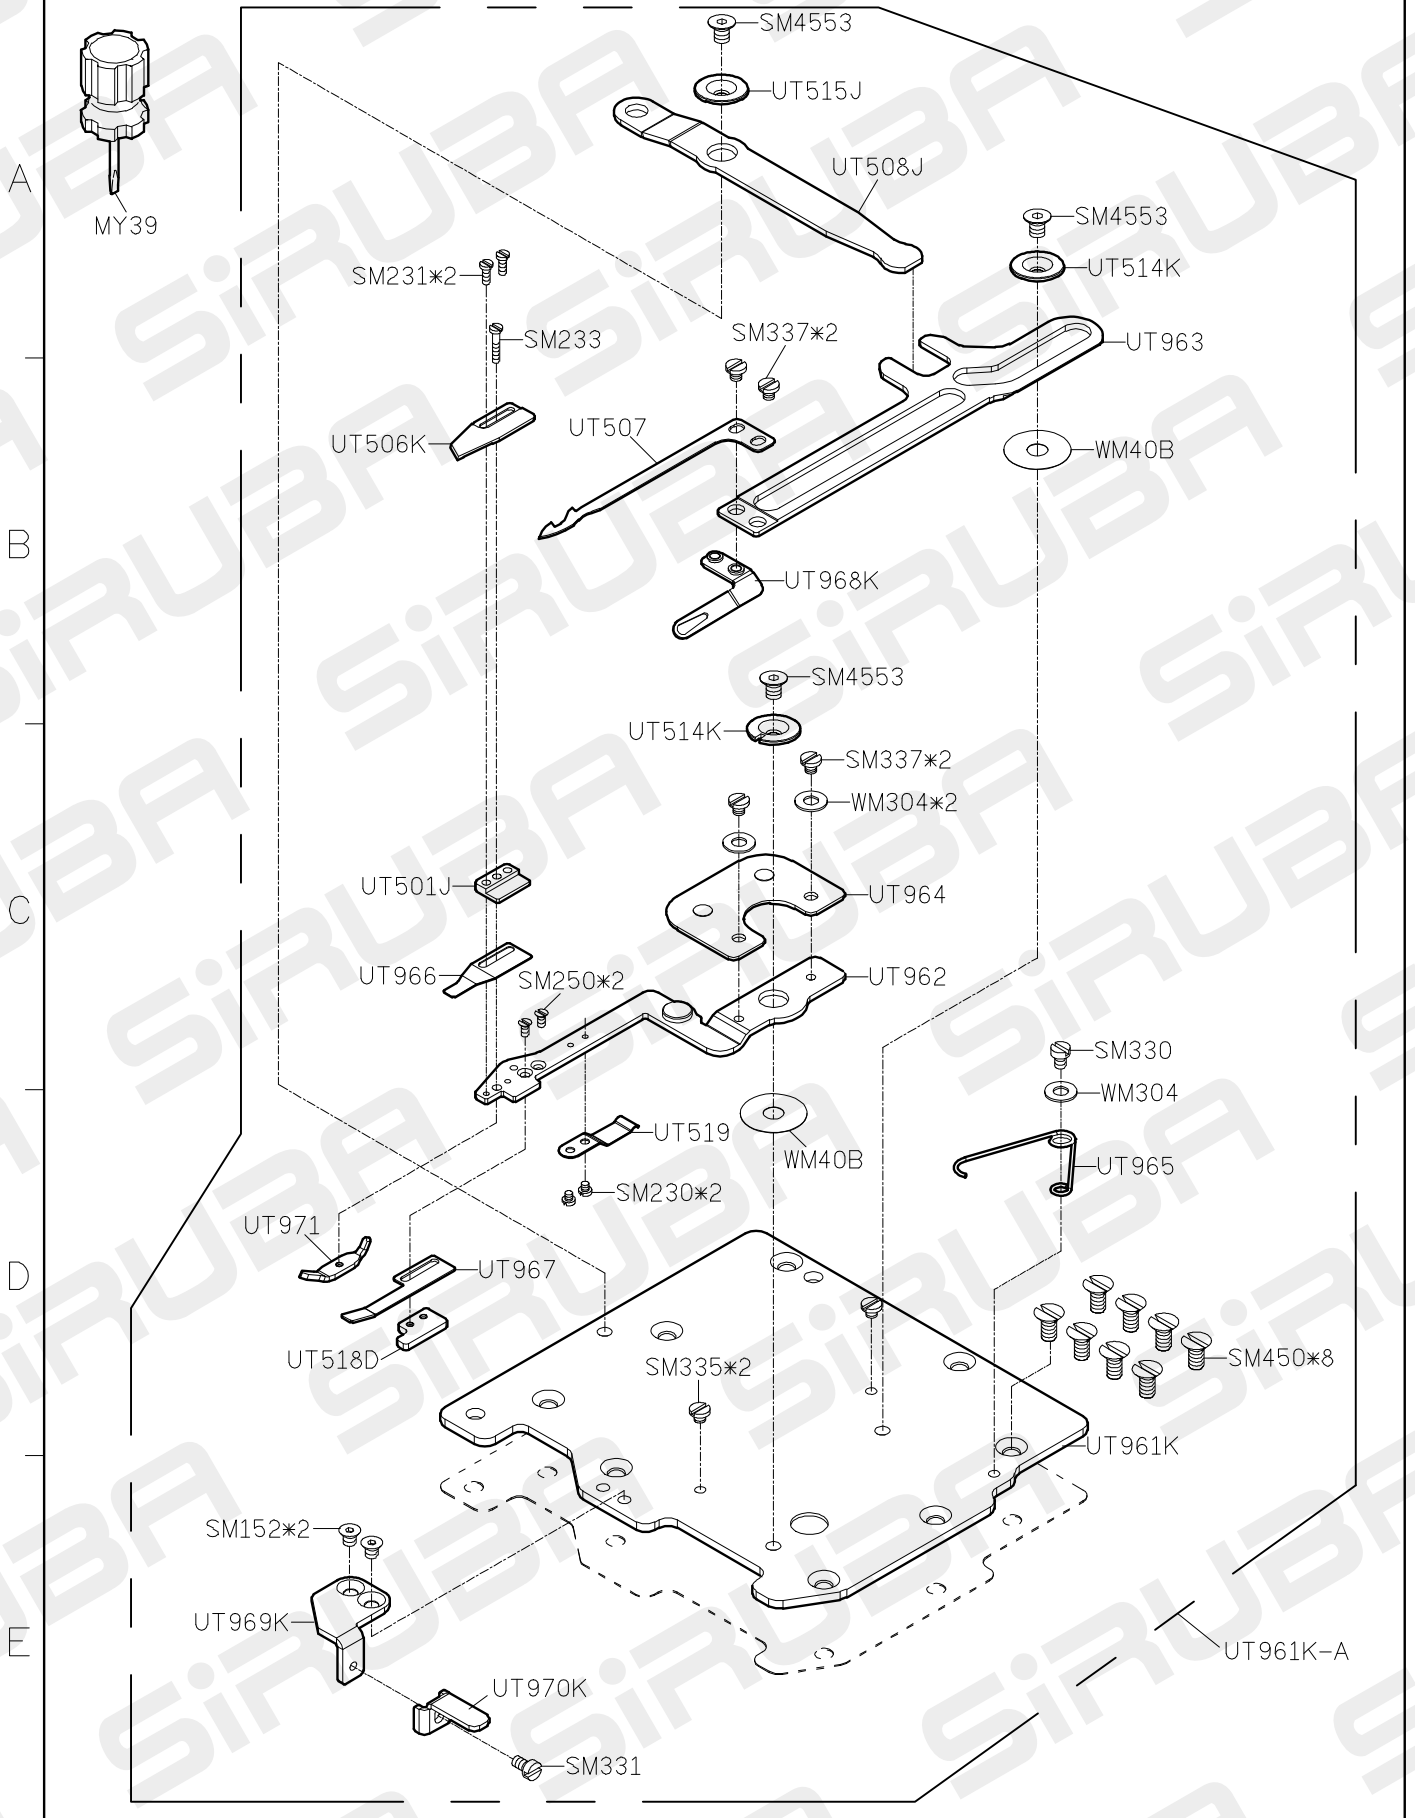

C007KDPARTS LIST FOR UTR-K(UTS-K) GROUP P.1/8

FOR C007K/C007KD/C858K/C858KD

11/03/18