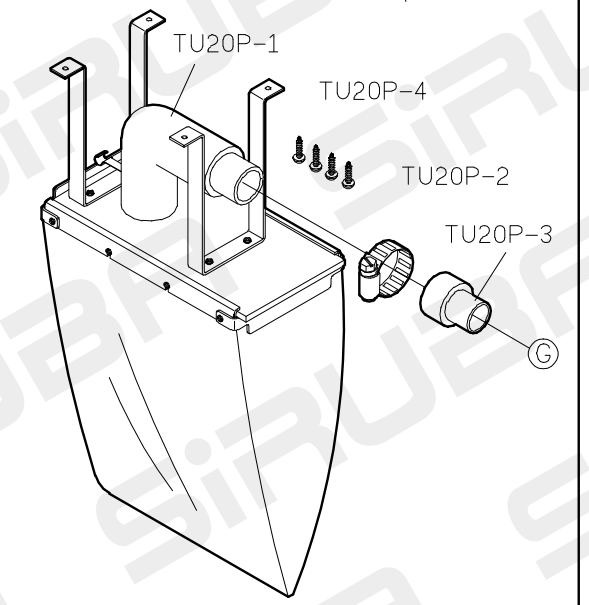

C007KDPARTS LIST FOR UTP-K(UTQ-K) GROUP P.4/9

CRL-K 系列

CR-K 系列