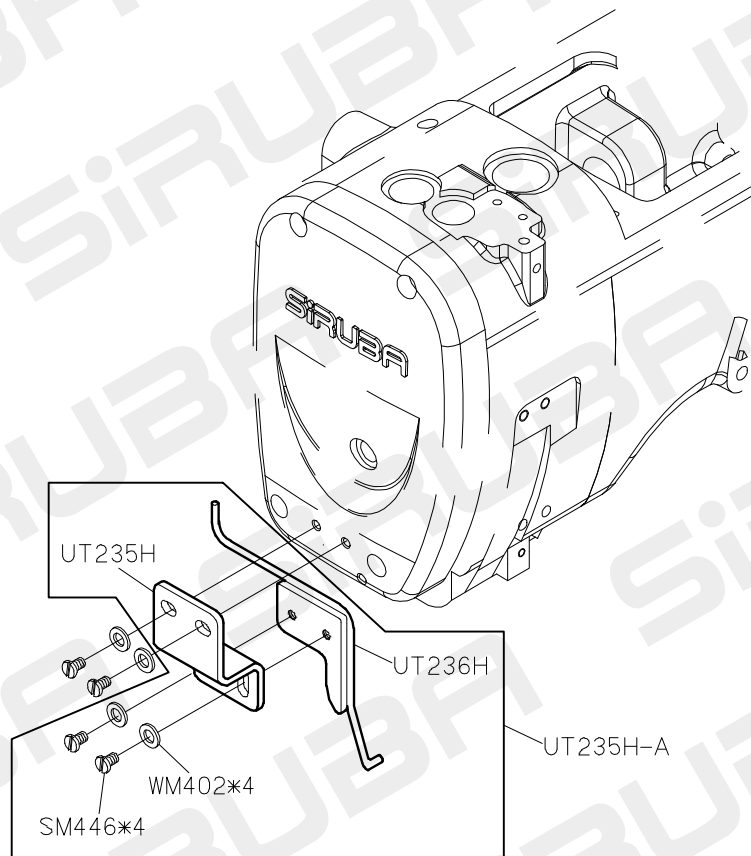

C007KDPARTS LIST FOR UTP-K(UTQ-K) GROUP P.4/9

CRL-K 系列

CR-K 系列

C007KDPARTS LIST FOR UTP-K(UTQ-K) GROUP P.5/9

1 2 3 4 5
 FOR F007K/F007KD/F858K/F858KD/C007K/C007KD/C858K/C858KD

FOR LEFT SIDE

C007KDPARTS LIST FOR UTP-K(UTQ-K)GROUP P.7/9