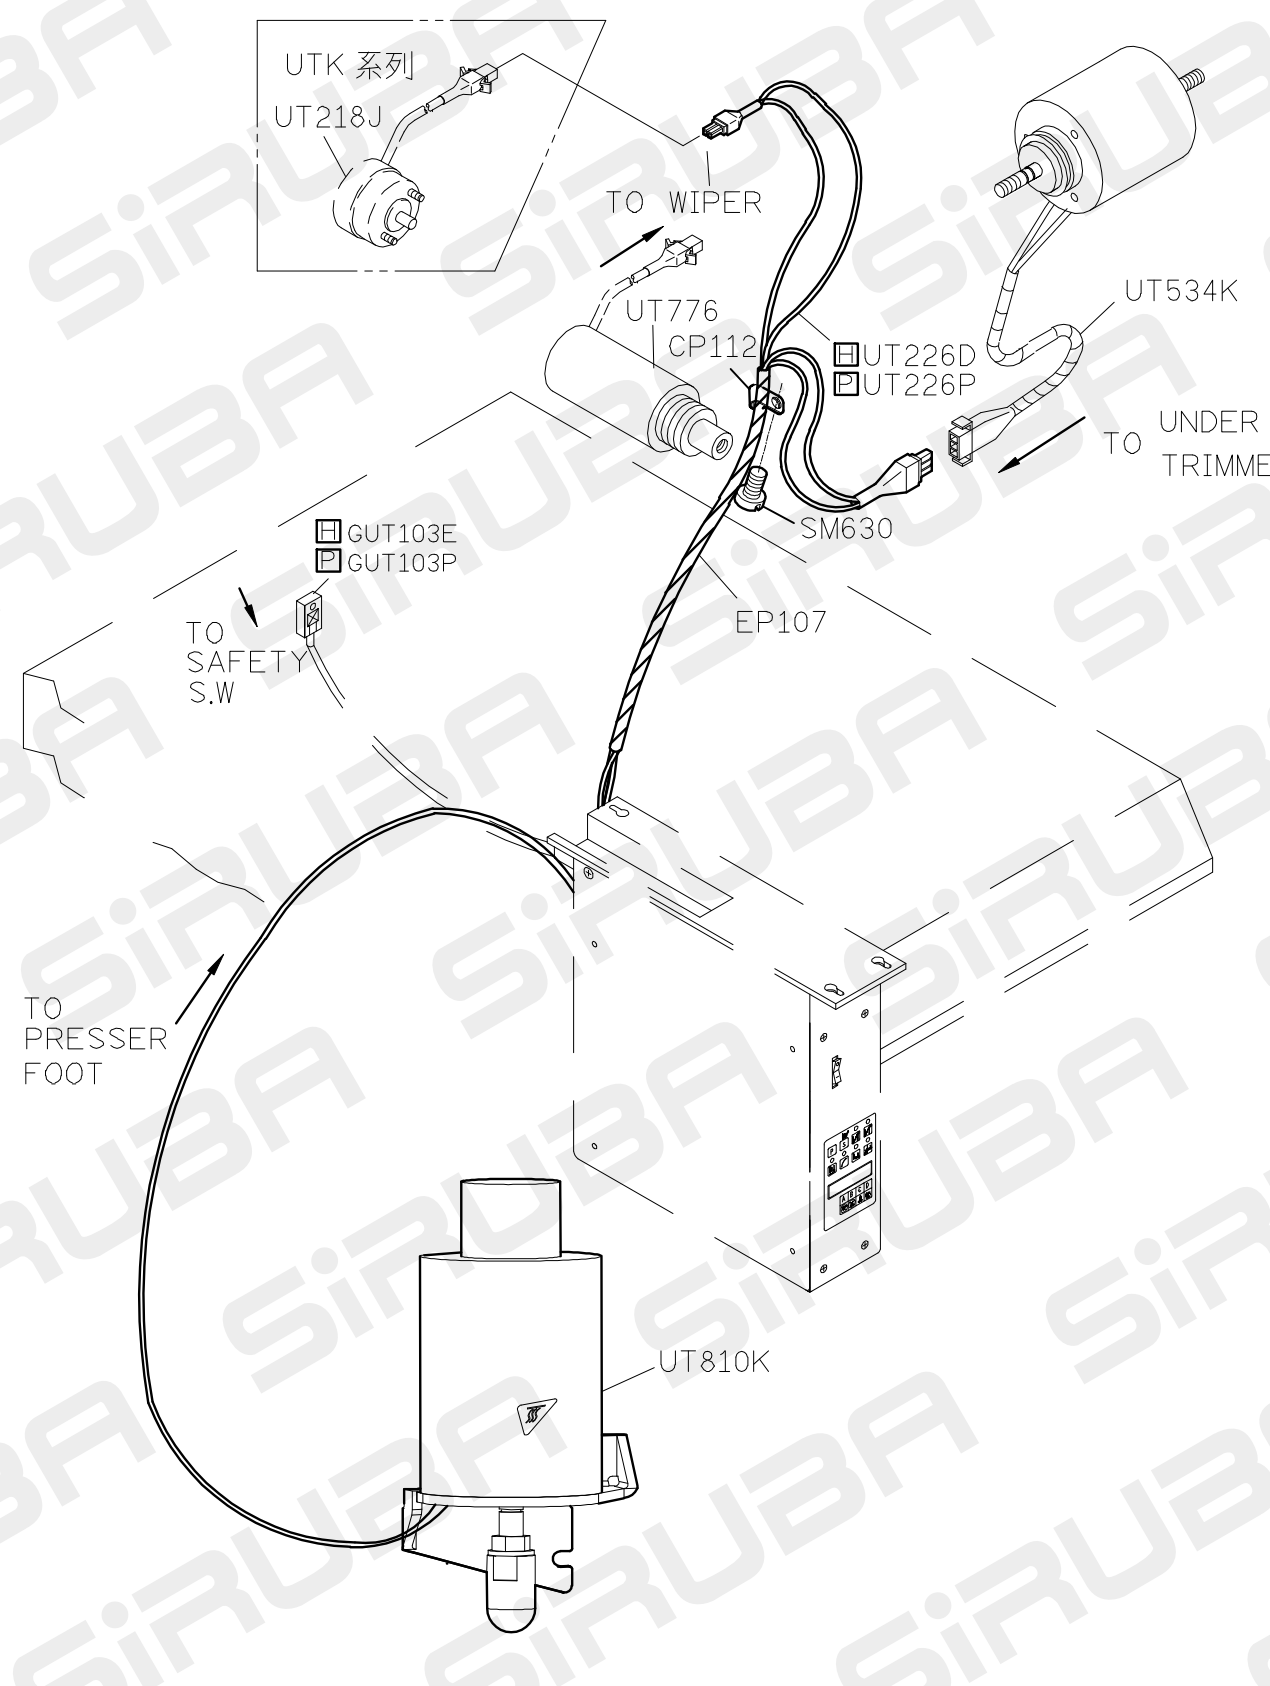

C007KDPARTS LIST FOR UTR-K(UTS-K) GROUP P.4/8

A
B
C
D
E