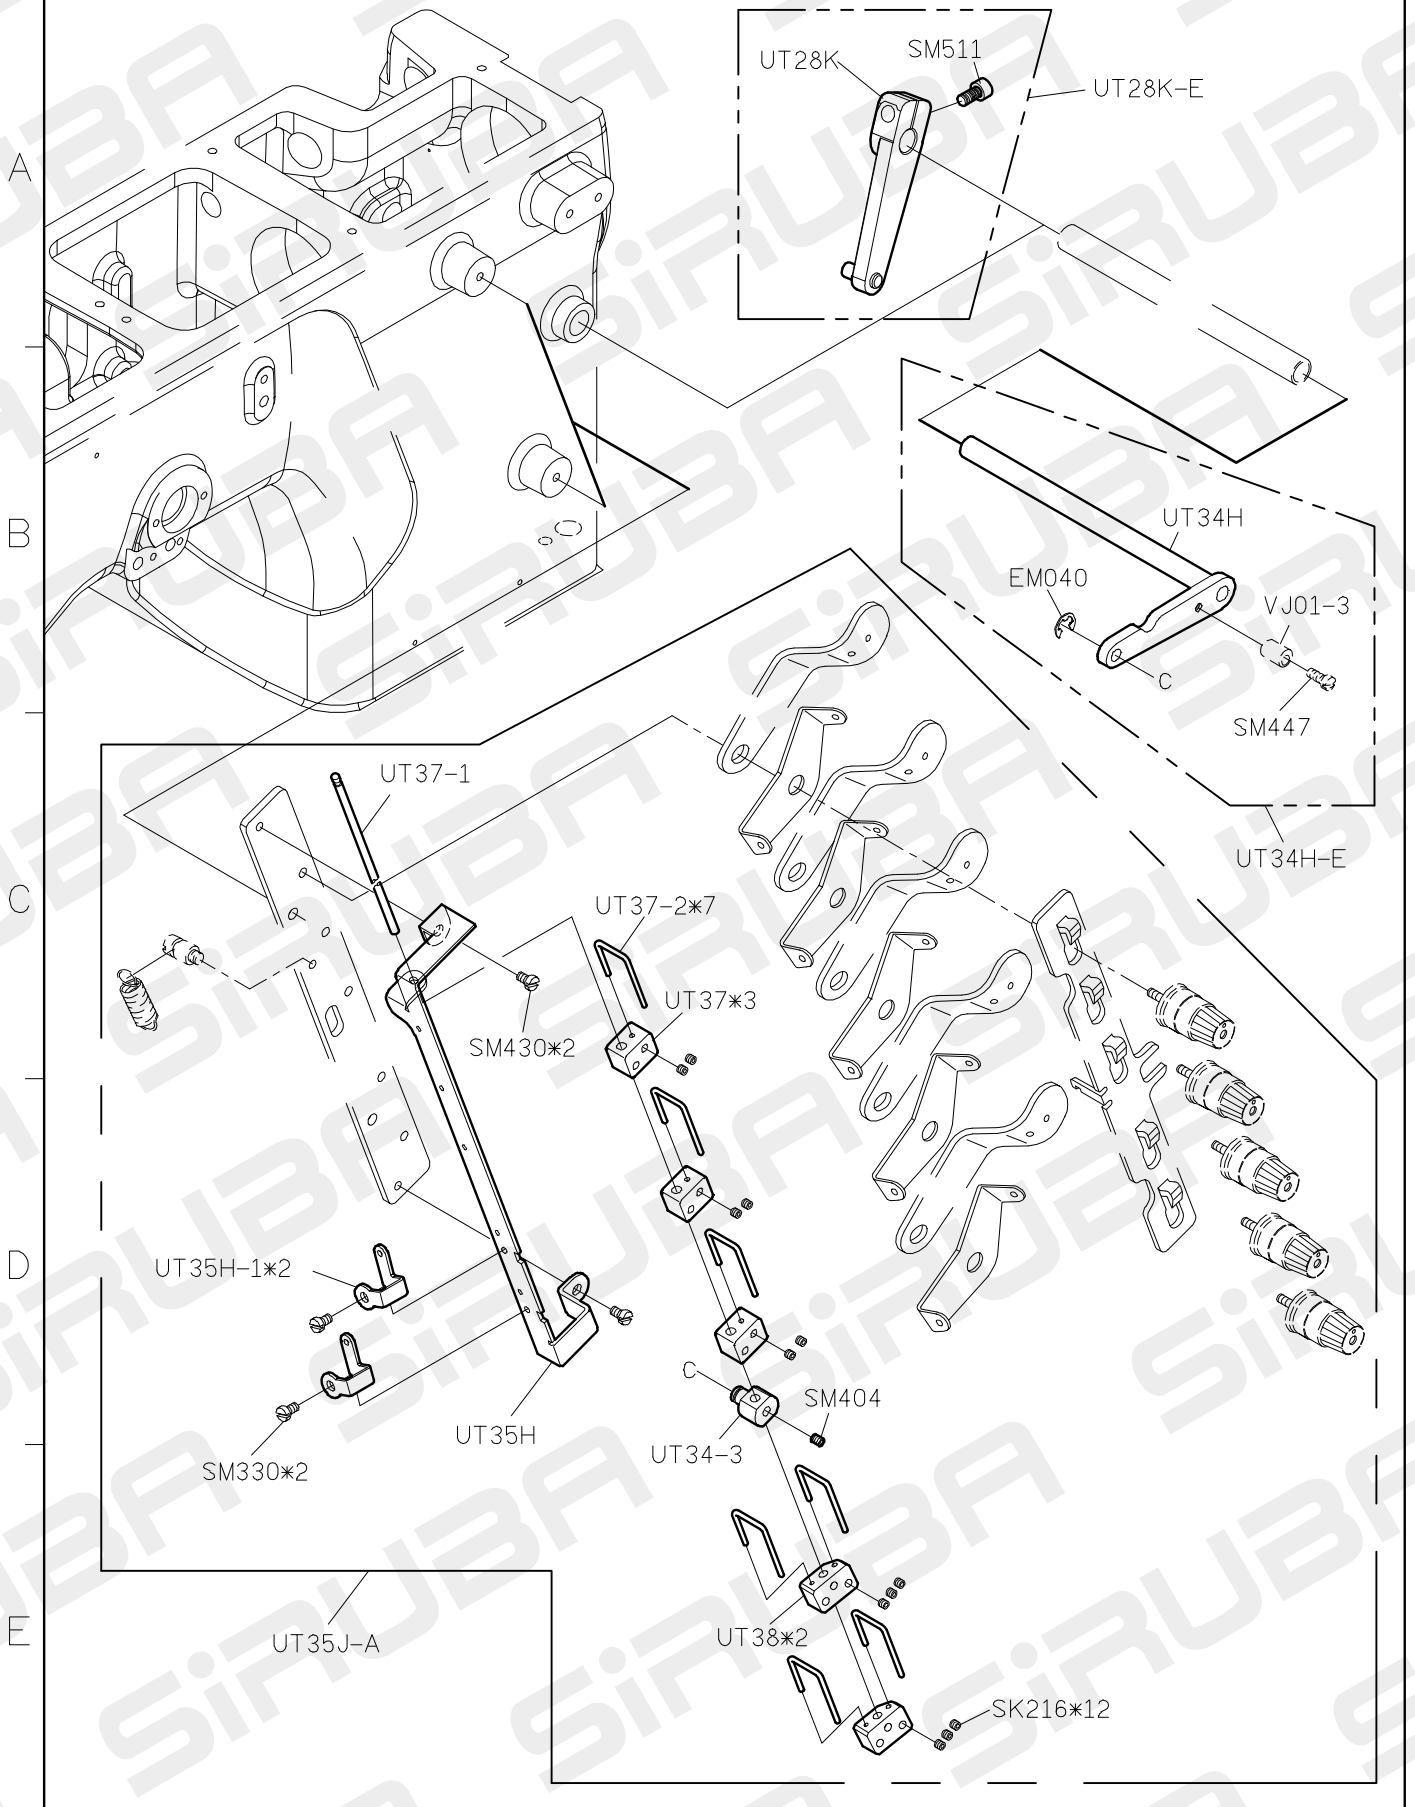

C007KDPARTS LIST FOR UTP-K(UTQ-K) GROUP P.4/9

CRL-K 系列

CR-K 系列

C007KDPARTS LIST FOR UTP-K(UTQ-K) GROUP P.5/9

1 2 3 4 5
 FOR F007K/F007KD/F858K/F858KD/C007K/C007KD/C858K/C858KD

FOR LEFT SIDE

C007KDPARTS LIST FOR UTP-K(UTQ-K)GROUP P.7/9