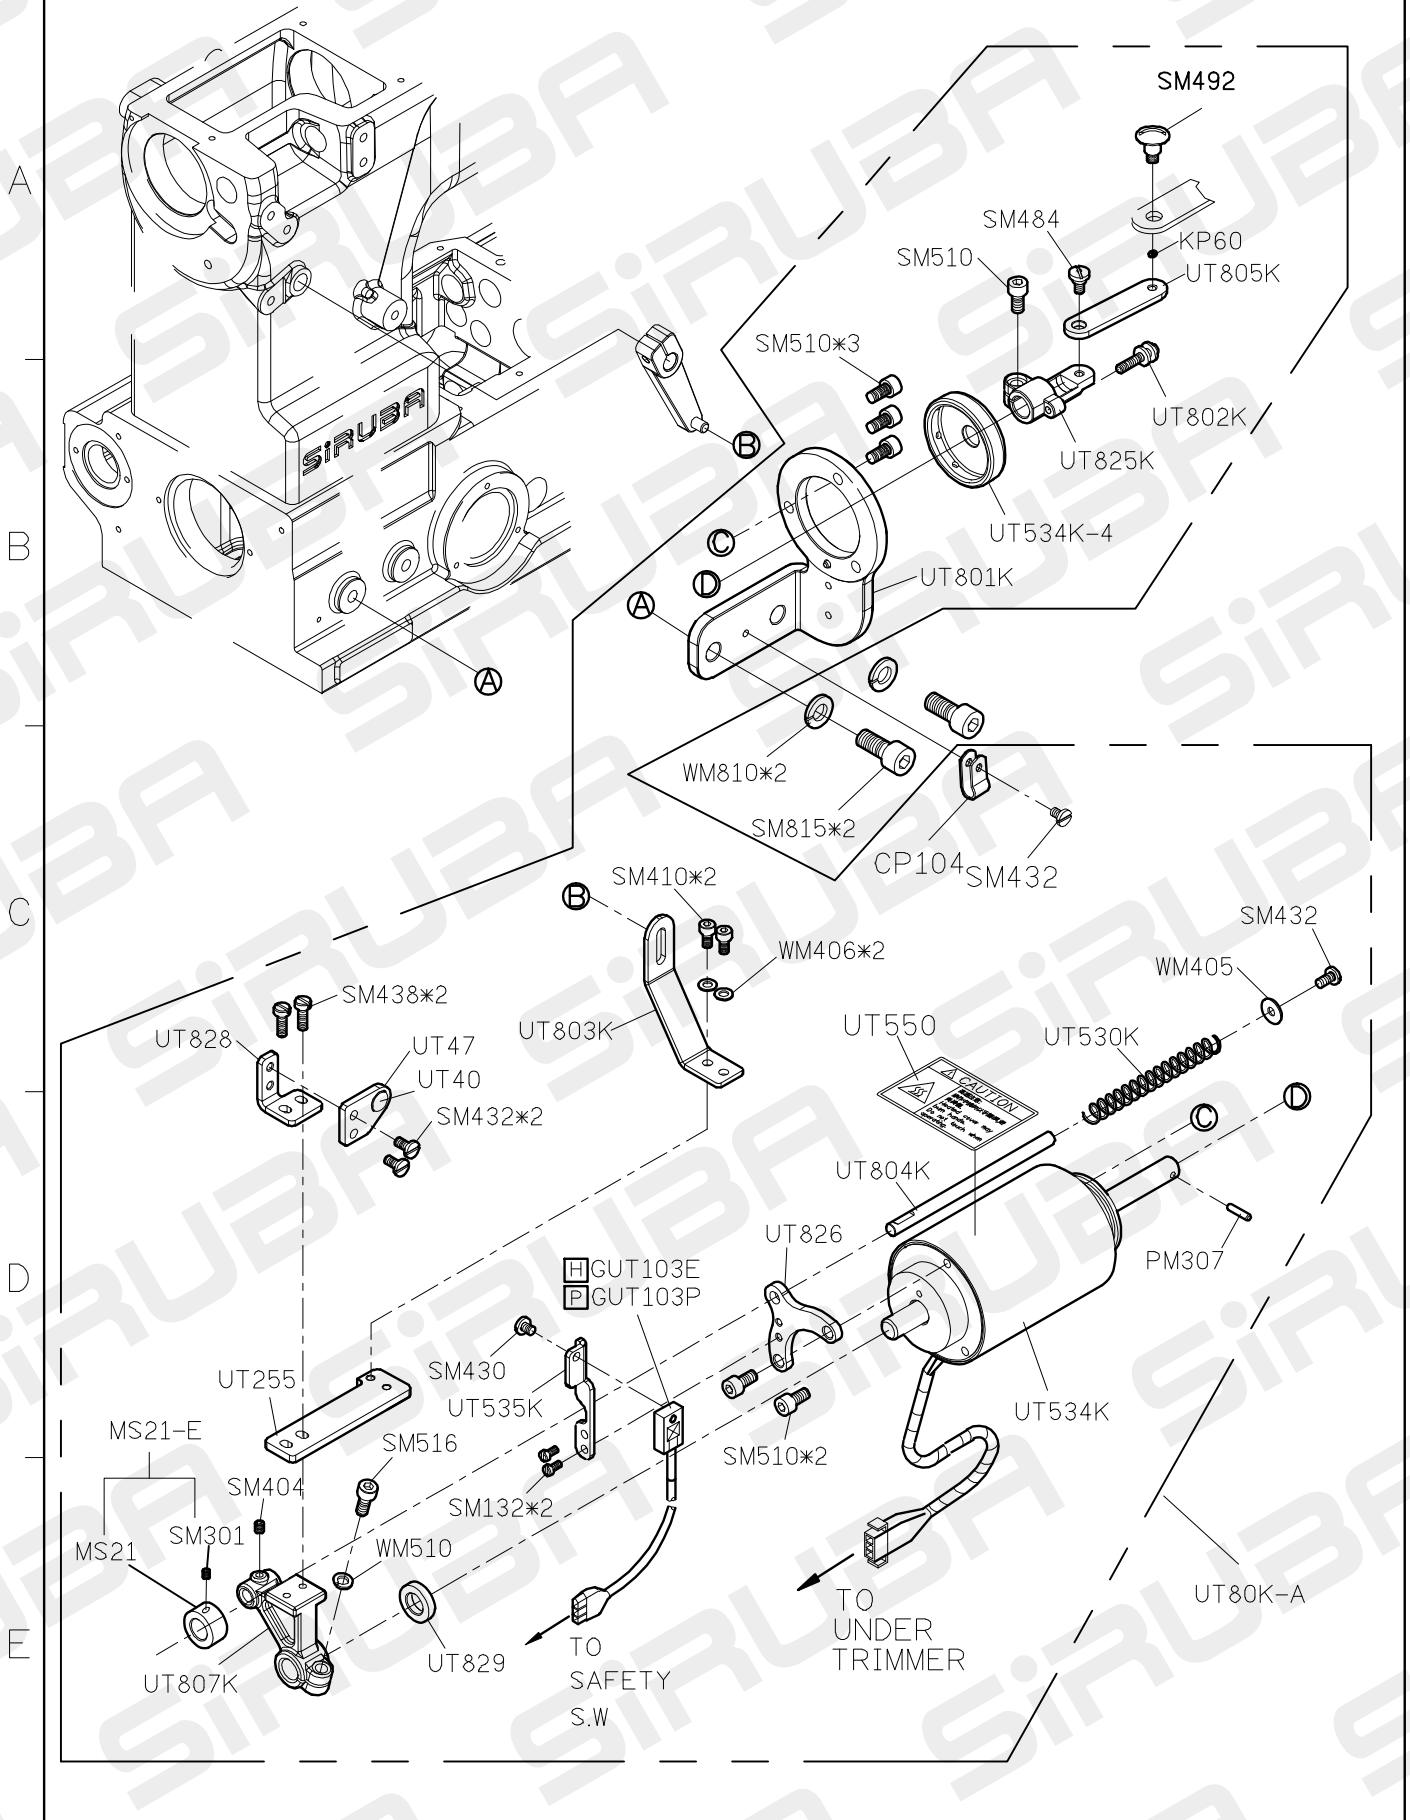

C007KDPARTS LIST FOR UTR-K(UTS-K) GROUP P.2/8

1 FOR C007K/C007KD/C858K/C858KD
2 FOR H牌馬達
3 FOR P牌馬達