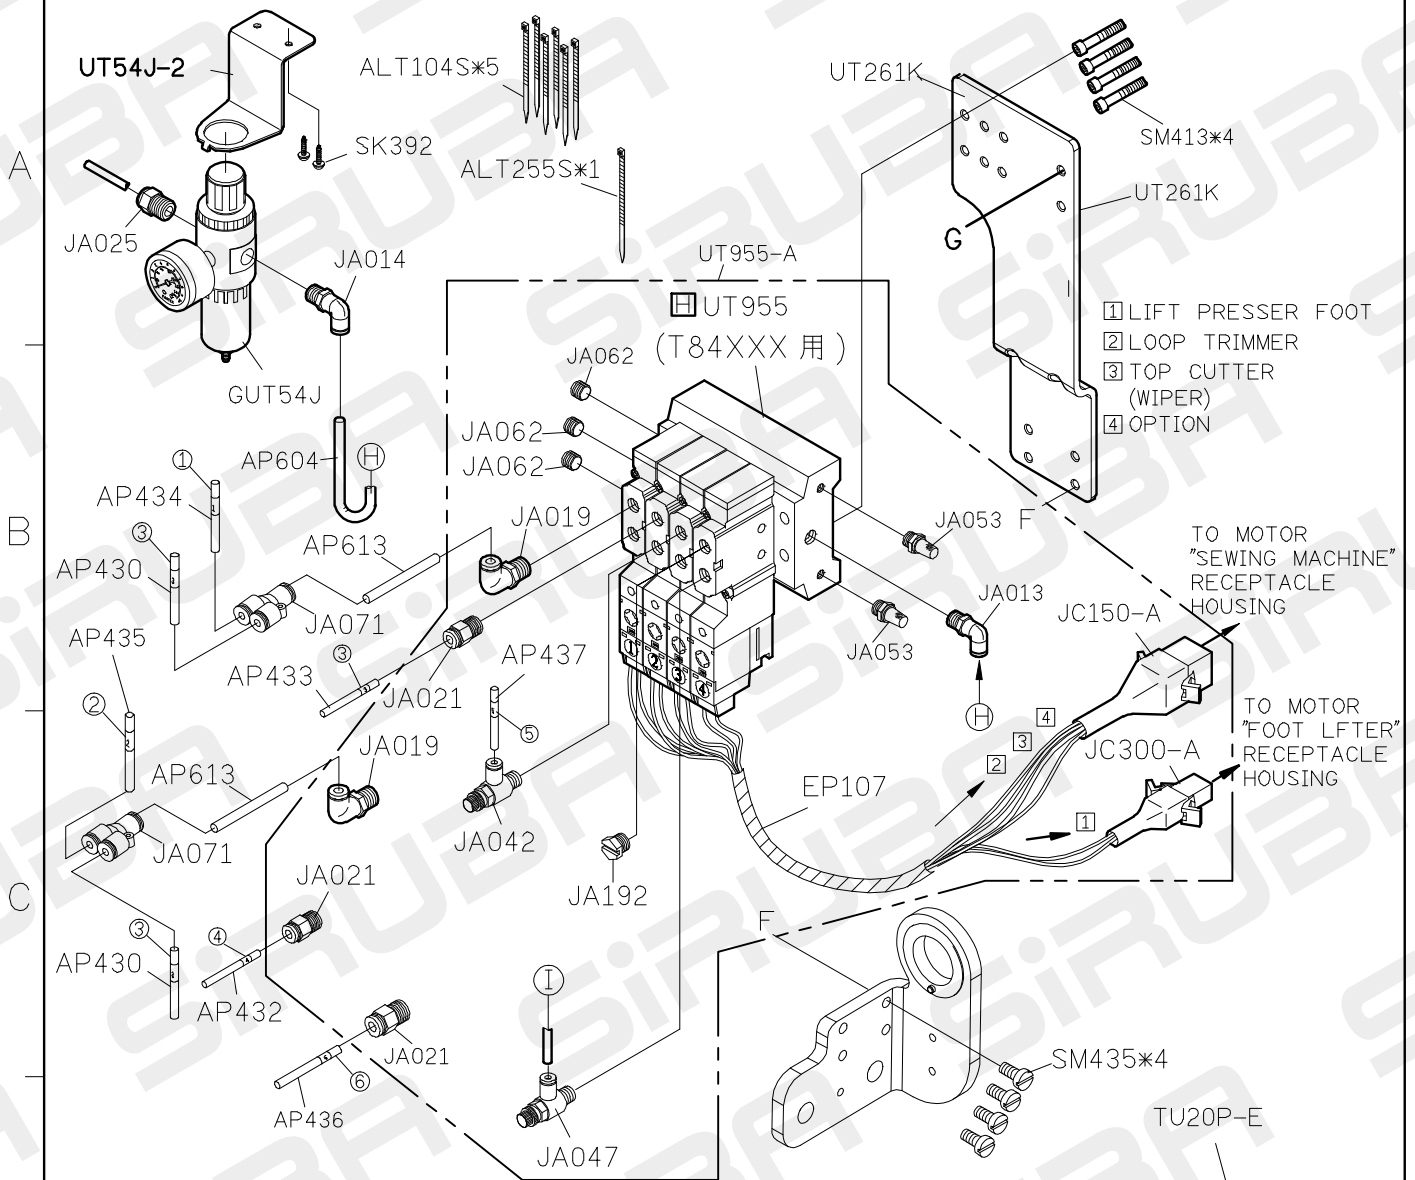

3 FOR H牌馬達 FOR P牌馬達

4 FOR H牌馬達 FOR P牌馬達

5 FOR H牌馬達 FOR P牌馬達

11/03/18

C007KDPARTS LIST FOR UTP-K(UTQ-K) GROUP P.3/9

A
B
C
D
E

- ① LIFT PRESSER FOOT
- ② LOOP TRIMMER
- ③ TOP CUTTER (WIPER)

1 FOR C007K/C007KD/C858K/C858KD FOR H牌馬達
 FOR P牌馬達

C007KDPARTS LIST FOR UTP-K(UTQ-K) GROUP P.4/9

CRL-K 系列

CR-K 系列

C007KDPARTS LIST FOR UTP-K(UTQ-K) GROUP P.5/9

1 2 3 4 5
 FOR F007K/F007KD/F858K/F858KD/C007K/C007KD/C858K/C858KD

FOR LEFT SIDE

C007KDPARTS LIST FOR UTP-K(UTQ-K)GROUP P.7/9