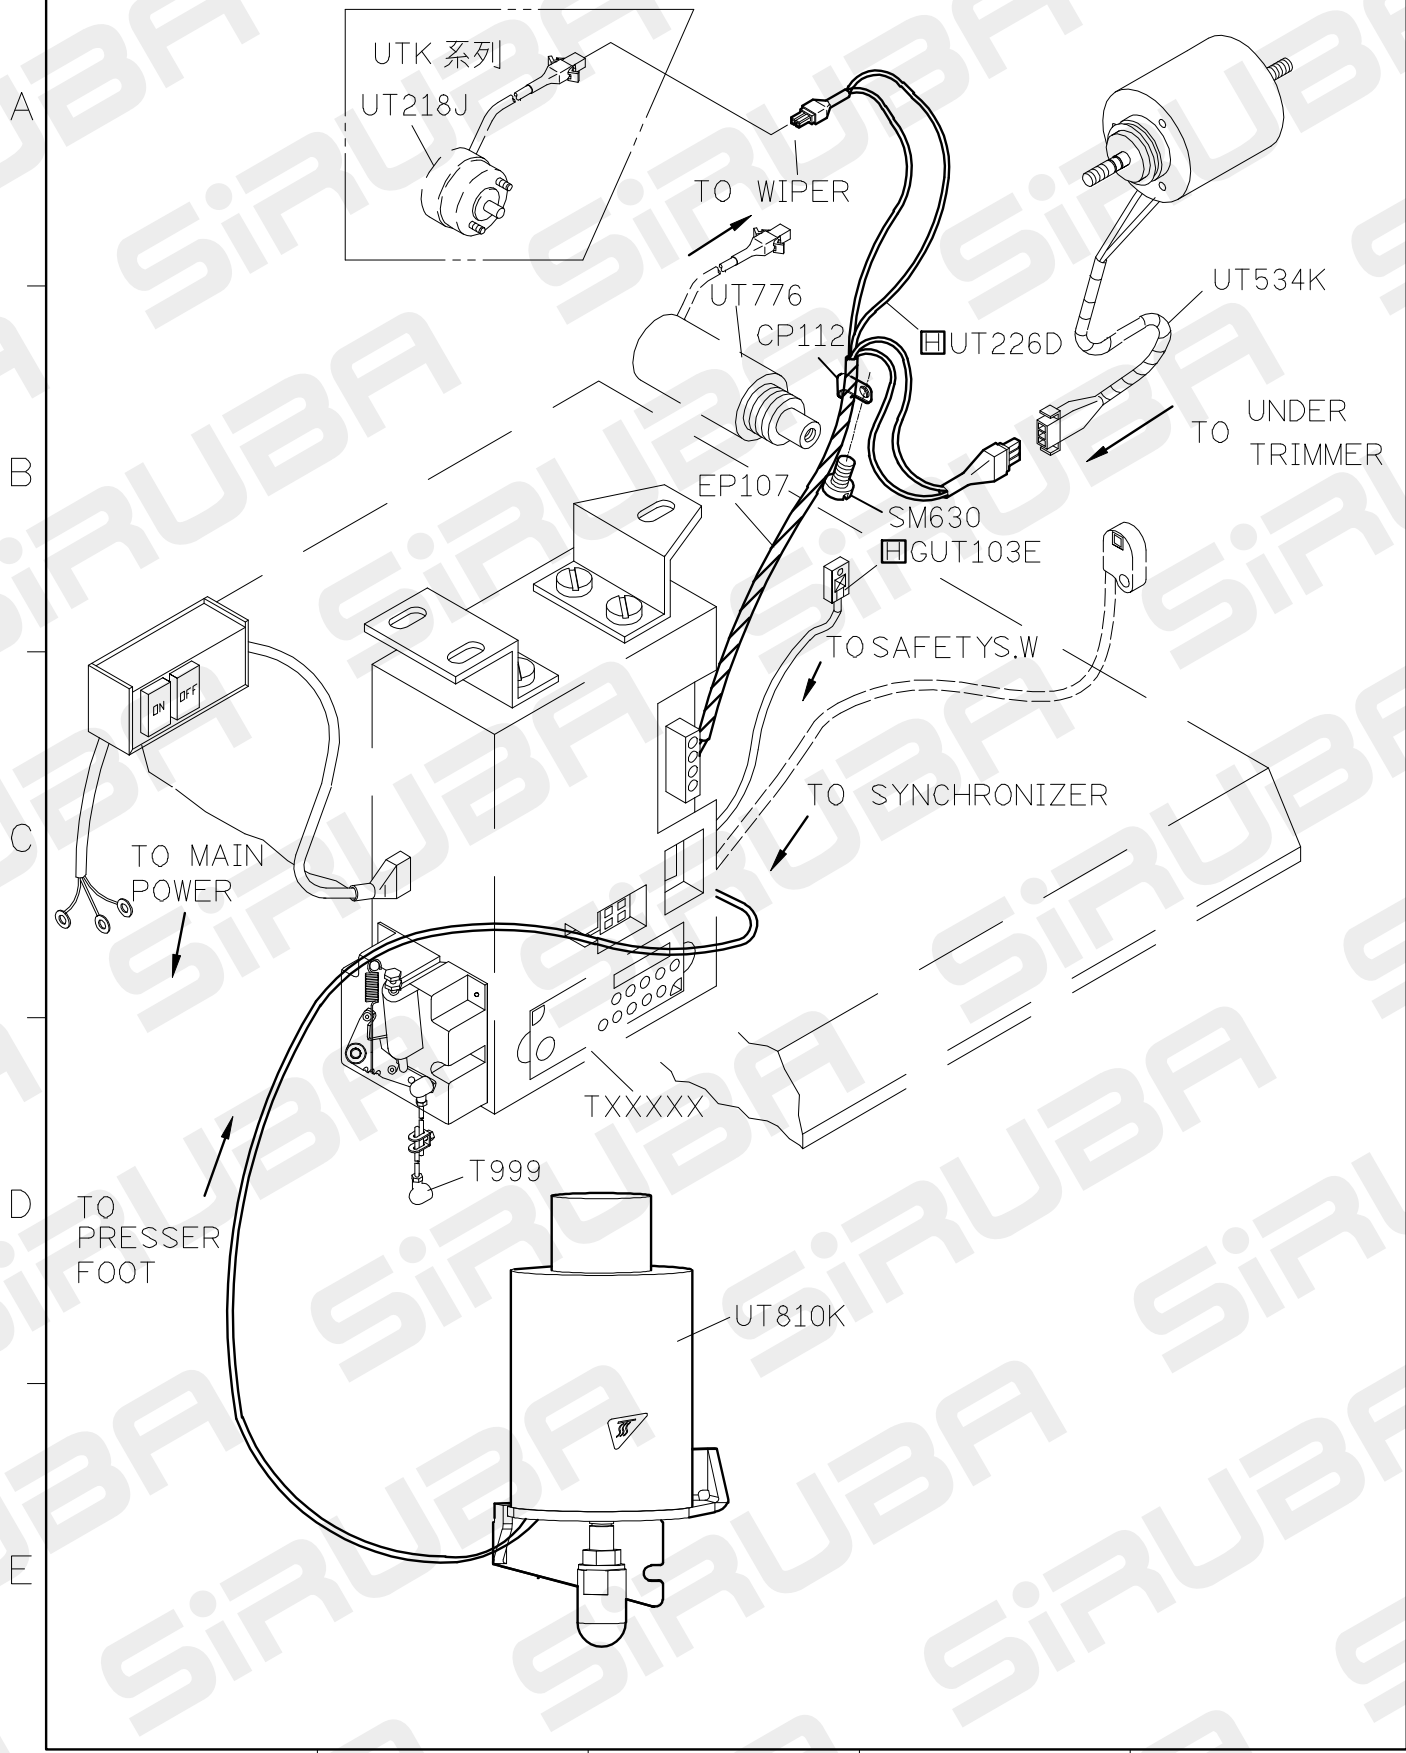

C007KDPARTS LIST FOR UTR-K(UTS-K) GROUP P.5/8