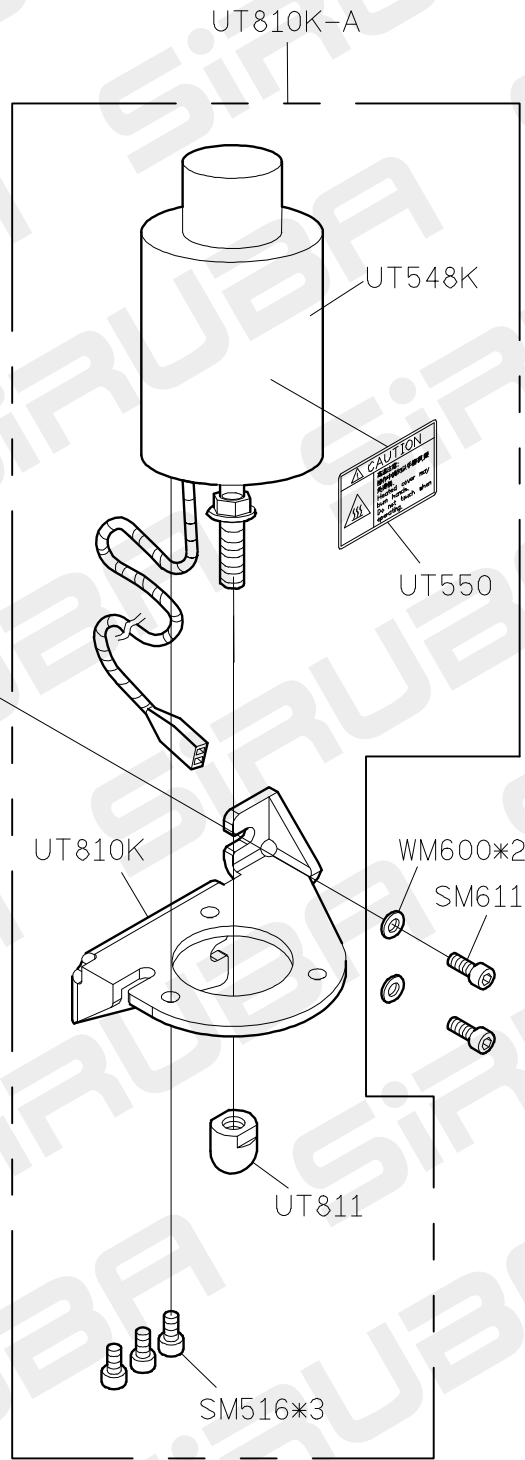

3 FOR H牌馬達 FOR P牌馬達

4 FOR H牌馬達 FOR P牌馬達

5 FOR H牌馬達 FOR P牌馬達

11/03/18

C007KDPARTS LIST FOR UTP-K(UTQ-K) GROUP P.3/9

A
B
C
D
E

- ① LIFT PRESSER FOOT
- ② LOOP TRIMMER
- ③ TOP CUTTER (WIPER)

1 FOR C007K/C007KD/C858K/C858KD FOR H牌馬達
 FOR P牌馬達

C007KDPARTS LIST FOR UTP-K(UTQ-K) GROUP P.4/9

CRL-K 系列

CR-K 系列

C007KDPARTS LIST FOR UTP-K(UTQ-K) GROUP P.5/9

1 2 3 4 5
 FOR F007K/F007KD/F858K/F858KD/C007K/C007KD/C858K/C858KD

FOR LEFT SIDE

C007KDPARTS LIST FOR UTP-K(UTQ-K)GROUP P.7/9

FOR C007K/C007KD/C858K/C858KD

11/03/18

C007KDPARTS LIST FOR UTR-K(UTS-K) GROUP P.2/8

1 FOR C007K/C007KD/C858K/C858KD
 2 FOR H牌馬達
 3 FOR P牌馬達

C007KDPARTS LIST FOR UTR-K(UTS-K) GROUP P.3/8

A
B
C
D
E

- MB34
- LA58
- UT109
- SM432
- ALT104S*5
- ALT255S*1