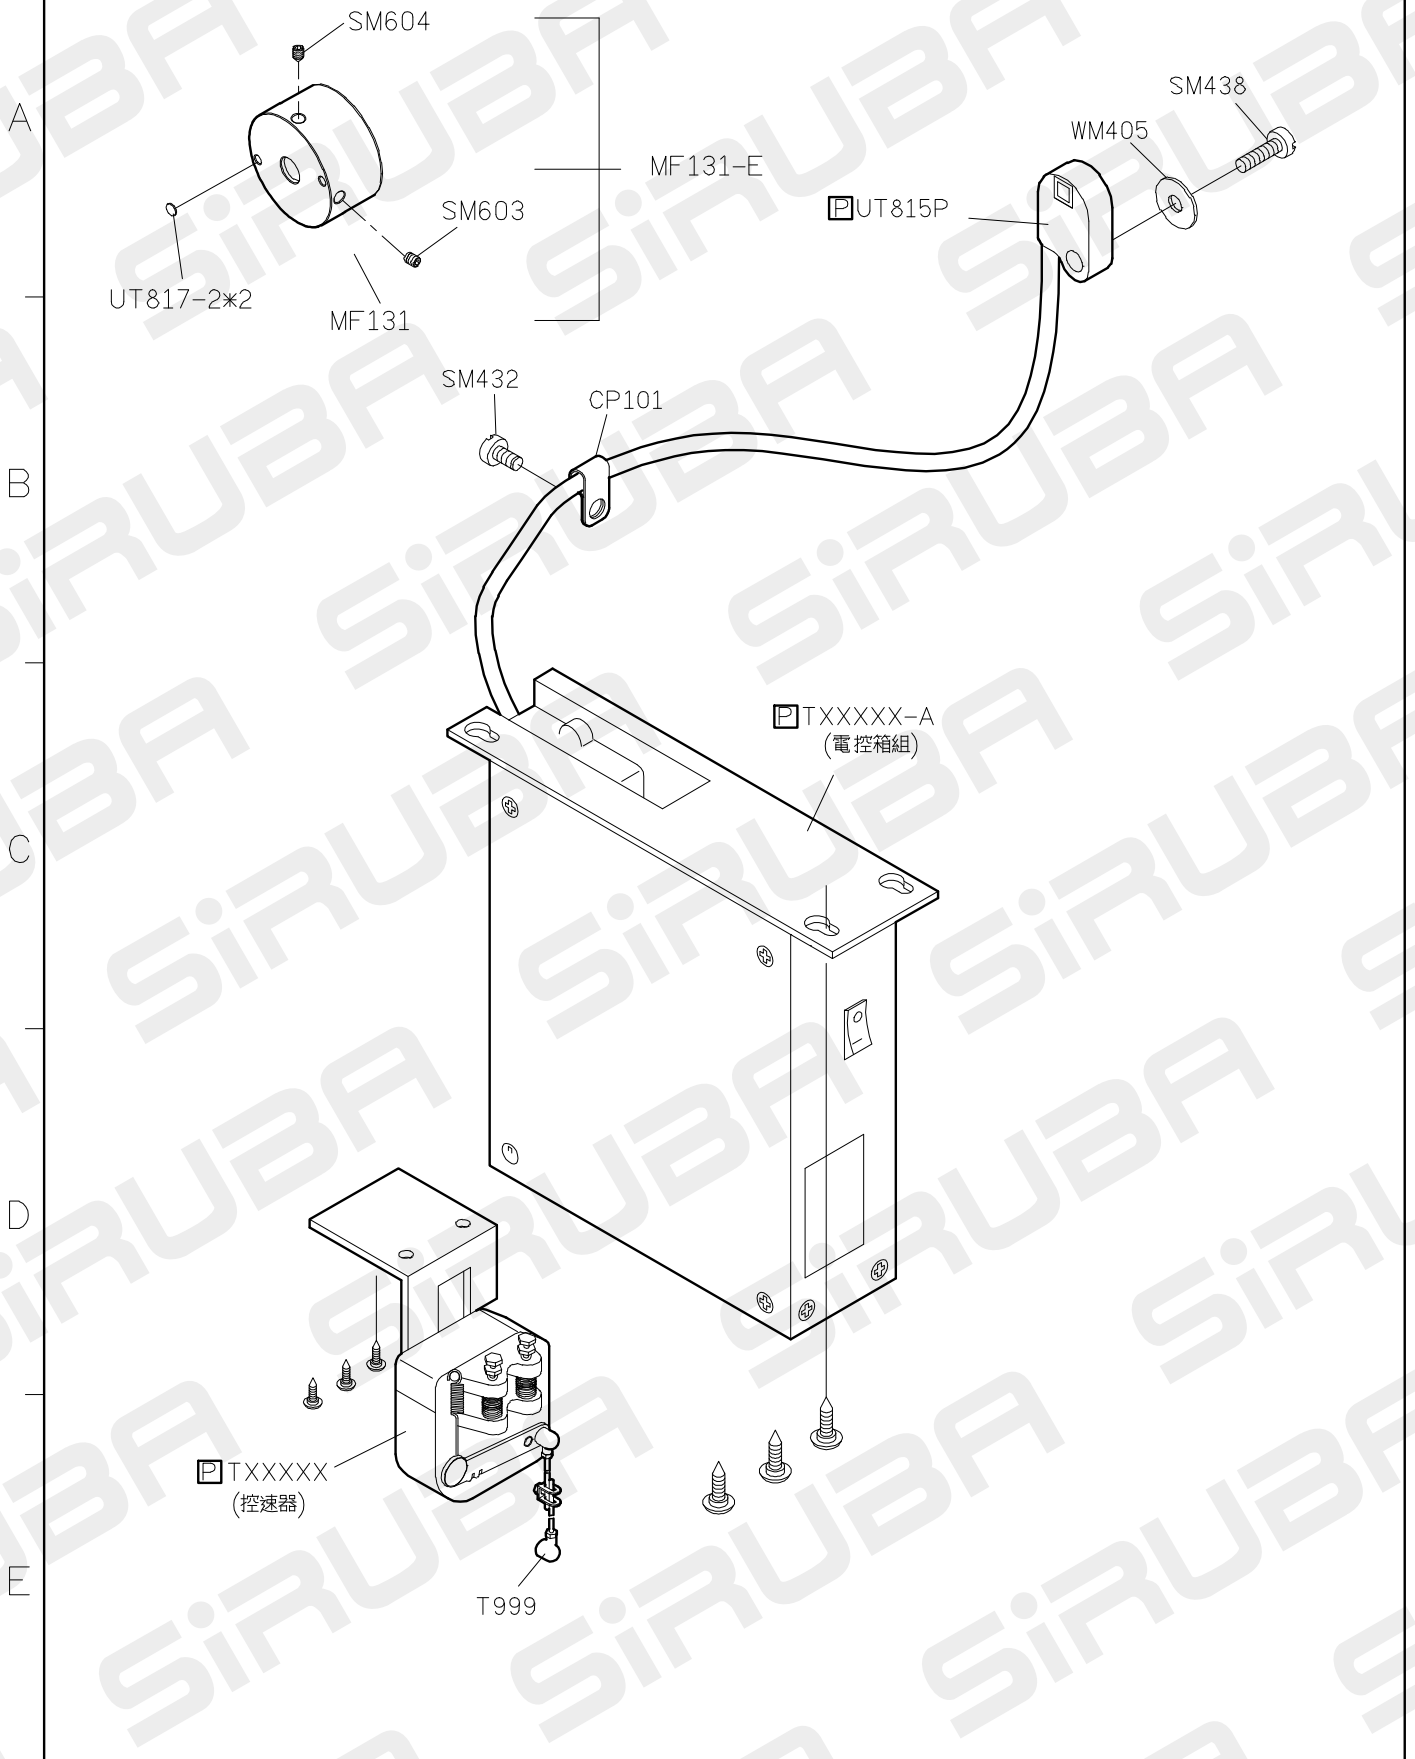

FOR C007KD/C858KD FOR H牌馬達 (HVP-20)

C007KDPARTS LIST FOR UTP-K(UTQ-K) GROUP P.8/9

FOR C007KD/C858KD

FOR H牌馬達 (HVP-70)

C007KDPARTS LIST FOR UTP-K(UTQ-K) GROUP P.9/9

1 FOR C007KD/C858KD 2 FOR P牌馬達

C007KDPARTS LIST FOR UTR-K(UTS-K) GROUP P.1/8