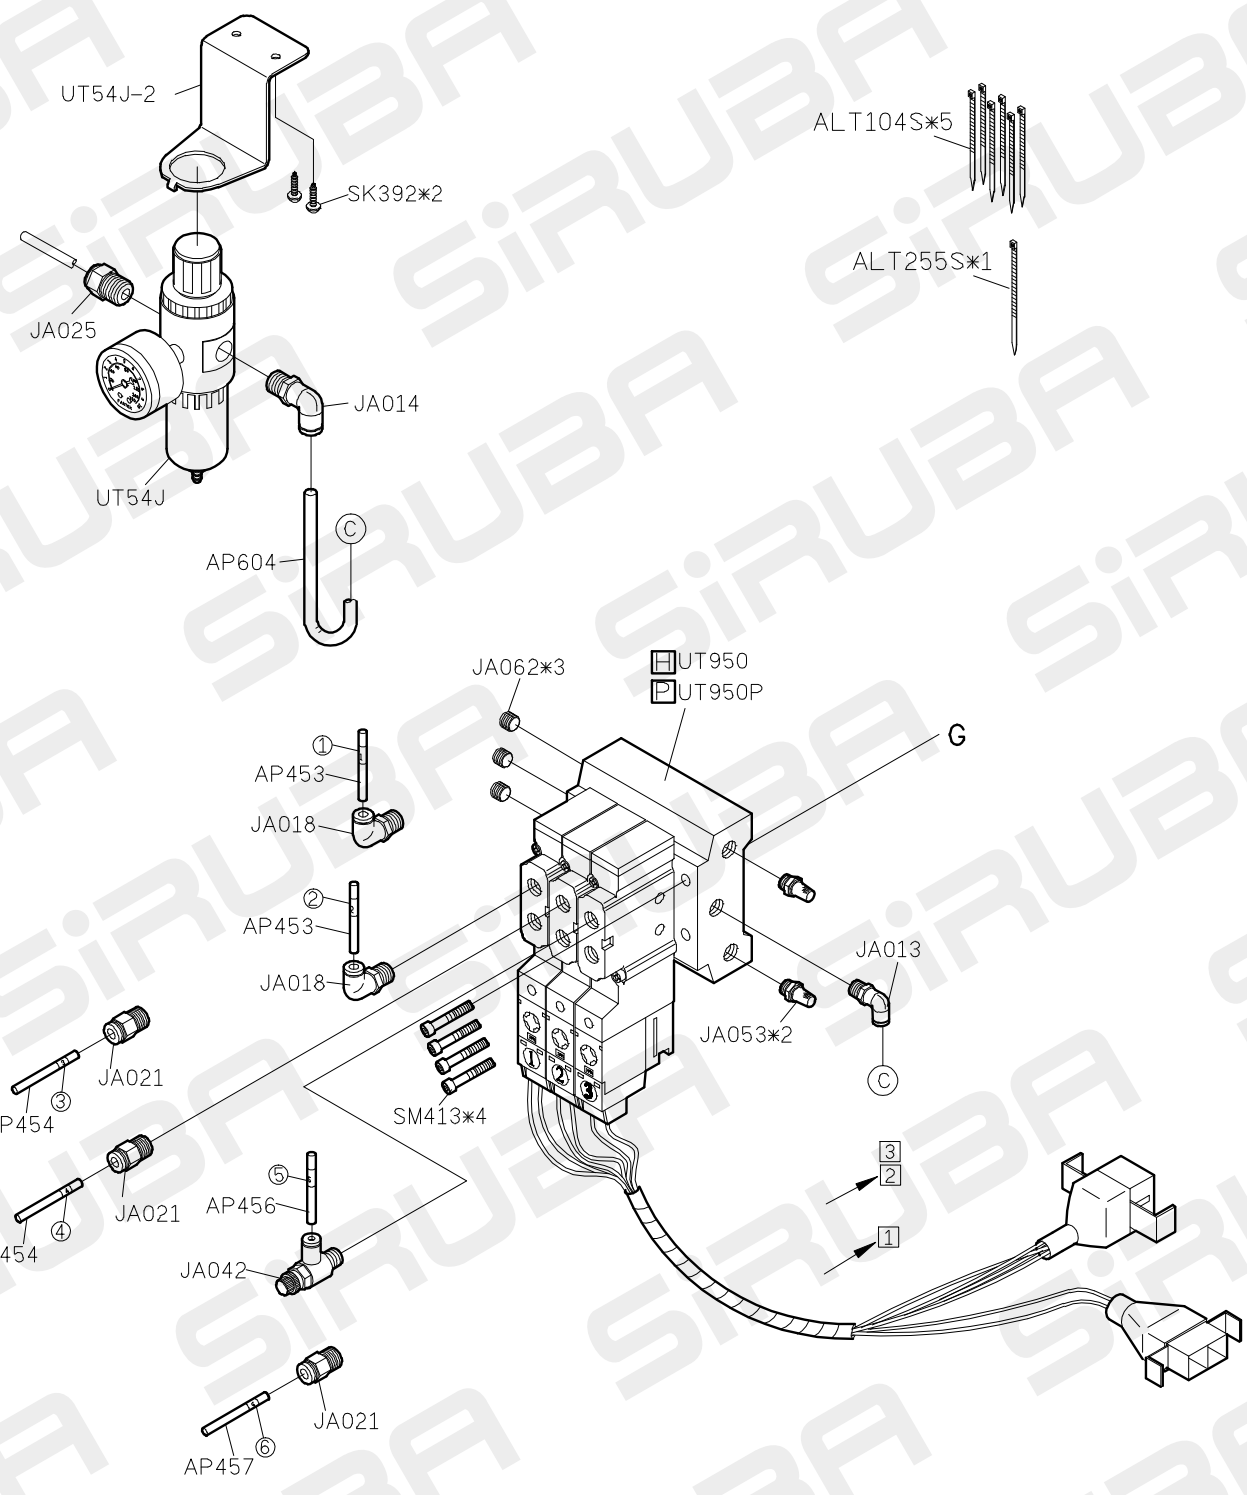

3 FOR H牌馬達 FOR P牌馬達

4 FOR H牌馬達 FOR P牌馬達

5 FOR H牌馬達 FOR P牌馬達

11/03/18

C007KDPARTS LIST FOR UTP-K(UTQ-K) GROUP P.3/9

A
B
C
D
E

- ① LIFT PRESSER FOOT
- ② LOOP TRIMMER
- ③ TOP CUTTER (WIPER)

1 FOR C007K/C007KD/C858K/C858KD FOR H牌馬達
 FOR P牌馬達

C007KDPARTS LIST FOR UTP-K(UTQ-K) GROUP P.4/9

CRL-K 系列

CR-K 系列

C007KDPARTS LIST FOR UTP-K(UTQ-K) GROUP P.5/9

1 2 3 4 5
 FOR F007K/F007KD/F858K/F858KD/C007K/C007KD/C858K/C858KD

FOR LEFT SIDE

C007KDPARTS LIST FOR UTP-K(UTQ-K)GROUP P.7/9