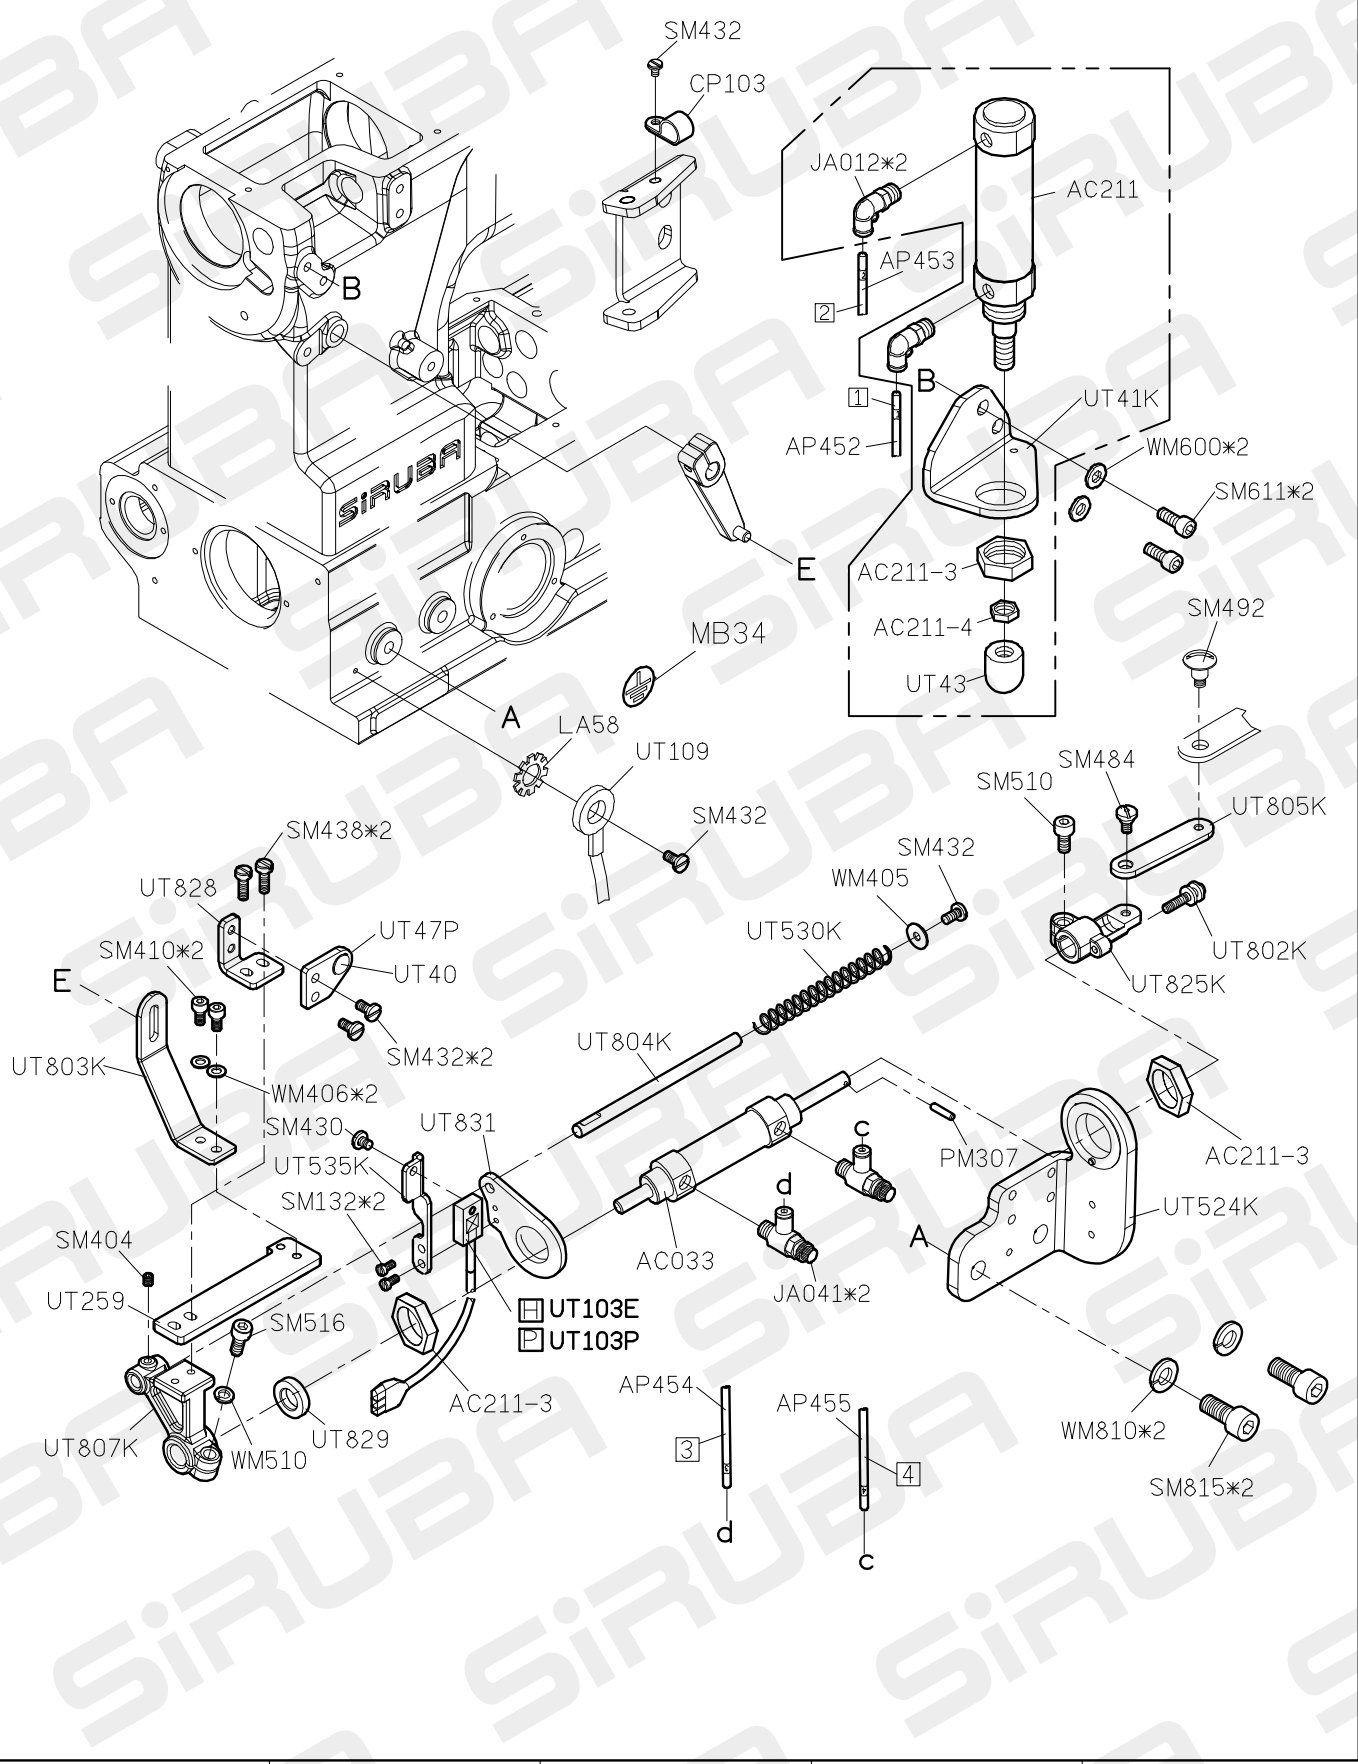

C007KDPARTS LIST FOR UTP-K(UTQ-K) GROUP P.1/9

FOR C007K/C007KD/C858K/C858KD

11/03/18

C007KDPARTS LIST FOR UTP-K(UTQ-K) GROUP P.2/9

A
B
C
D
E

1 FOR C007K/C007KD/C858K/C858KD FOR H牌馬達 FOR P牌馬達

2 FOR H牌馬達 FOR P牌馬達

3 FOR H牌馬達 FOR P牌馬達

4 FOR H牌馬達 FOR P牌馬達

5 FOR H牌馬達 FOR P牌馬達

11/03/18

C007KDPARTS LIST FOR UTP-K(UTQ-K) GROUP P.3/9

A
B
C
D
E

- ① LIFT PRESSER FOOT
- ② LOOP TRIMMER
- ③ TOP CUTTER (WIPER)

1 FOR C007K/C007KD/C858K/C858KD FOR H牌馬達
 FOR P牌馬達

C007KDPARTS LIST FOR UTP-K(UTQ-K) GROUP P.4/9

CRL-K 系列

CR-K 系列

C007KDPARTS LIST FOR UTP-K(UTQ-K) GROUP P.5/9

1 2 3 4 5
 FOR F007K/F007KD/F858K/F858KD/C007K/C007KD/C858K/C858KD

FOR LEFT SIDE

C007KDPARTS LIST FOR UTP-K(UTQ-K)GROUP P.7/9