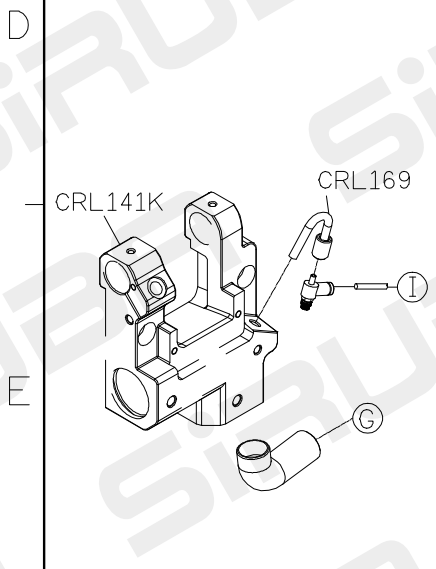

C007KDPARTS LIST FOR UTP-K(UTQ-K) GROUP P.4/9

CRL-K 系列

CR-K 系列